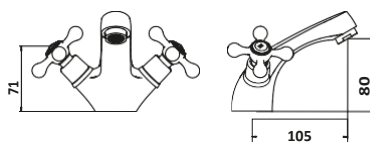

Mono Basin Mixer