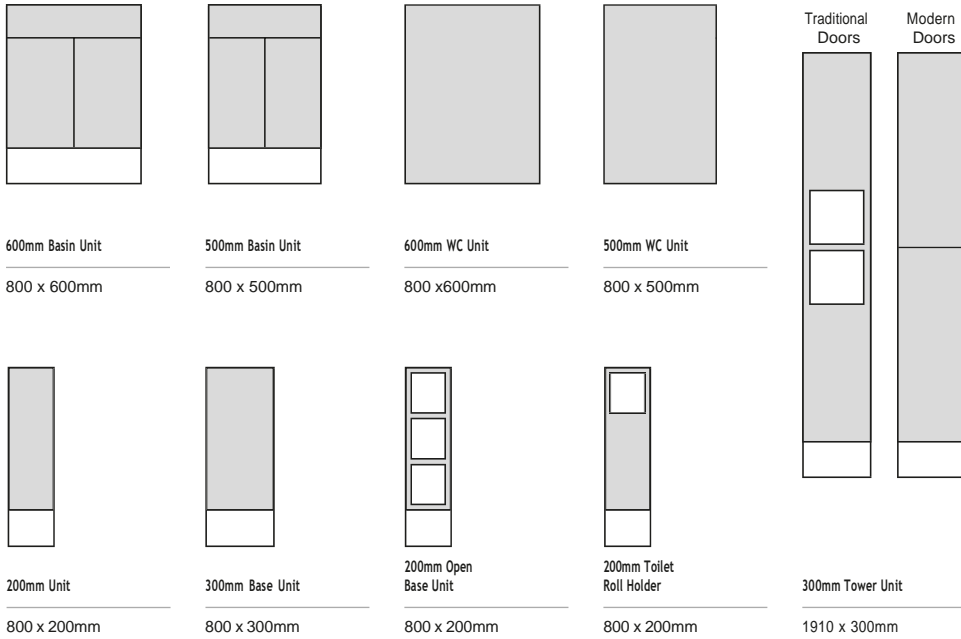

OVERVIEW OF AVAILIABLE CABNETS

SLIM UNIT OPTION

All slim cabinets are 800mm(h) x 200mm(d) (excluding door depth) 218mm (Including door) with the exception of the Tower Unit which is 1910mm (h).

STANDARD UNIT OPTION