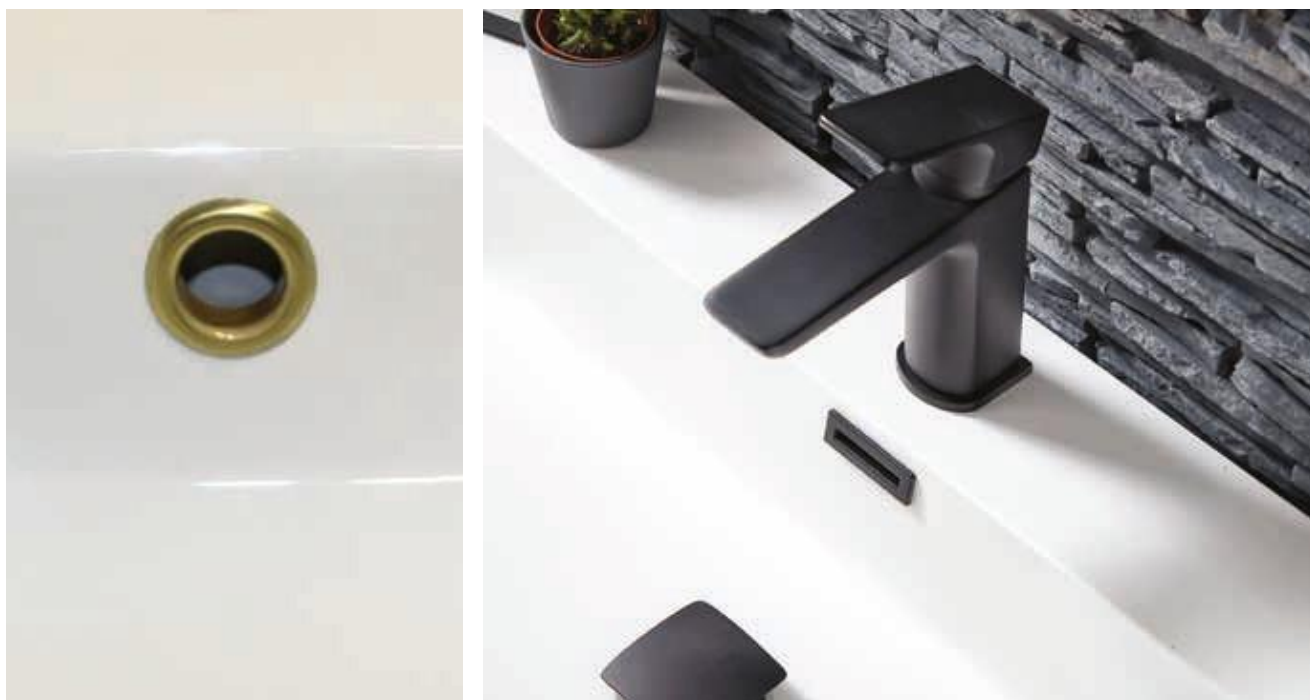

£21.00

Black Square Dome Unslotted Sprung Basin Waste

BLACK95

G1½"

£31.00

COLOURED OVERFLOW INSERTS

Tailor your sink to match the colour scheme of your bathroom with these overflow options. This small extra touch allows you to transform your sink to make it look as if it was made for your bathroom.