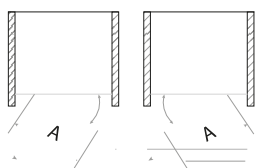

S8 ENCLOSURES

HINGE DOOR

- > Up to 8mm thick toughened safety glass
- > 1900mm tall
- > Universal design for left or right hand openings
- > Concealed fixings
- > Acqua shield glass treatment
- > Lifetime guarantee
- > Large adjustment for out of true walls and easy installation
- > High quality hinges

HINGE DOOR

Size	Width mm	Opening Size (A)	Price Inc VAT	Code
700	650 - 690mm	530mm	£470.00	SCUD700HD
760	710 - 750mm	590mm	£490.00	SCUD760HD
800	750 - 790mm	630mm	£500.00	SCUD800HD
900	850 - 890mm	730mm	£510.00	SCUD900HD
1000	950 - 990mm	830mm	£550.00	SCUD1000HD

SIDE PANEL

Size	Width mm	Price Inc VAT	Code
700	670 - 690mm	£260.00	SCUD700SP
760	730 - 750mm	£260.00	SCUD760SP
800	770 - 790mm	£260.00	SCUD800SP
900	870 - 890mm	£300.00	SCUD900SP

EXTENSION PROFILE

Adds 20mm per profile

Price Inc VAT	Code
£80.00	SCUDEXT