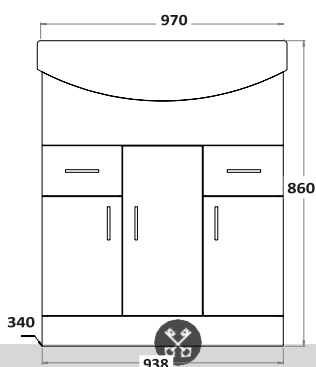

LANZA-HANDLE-BLACK £22.00 (each)