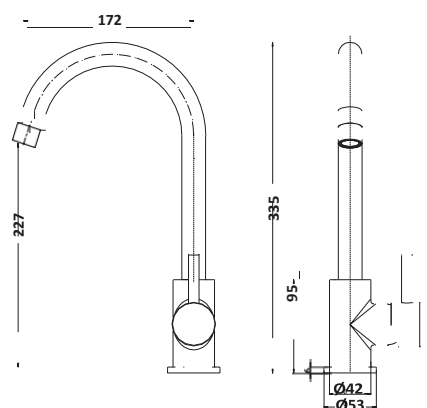

KITCHEN TAPS

OLICANA

KT11

NICK11

Operating Pressure 0.2 Bar

PALMA

KT35

Operating Pressure 0.2 Bar