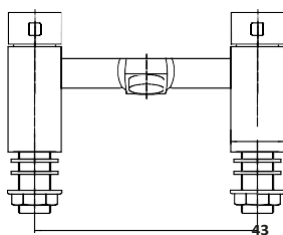

£73.00

TAP014

Provided with push waste
Operating Pressure 0.2 Bar

£97.00

TAP011

Provided with push waste
Operating Pressure 0.2 Bar

£94.00

TAP015

Operating Pressure 0.2 Bar

Bath Filler

£152.00

TAP013

Operating Pressure 0.5 Bar

Bath Shower Mixer

£180.00

TAP012

Includes shower kit and wall bracket
Operating Pressure 0.5 Bar

180

49.5

102.83

61/2

49.5

102.83