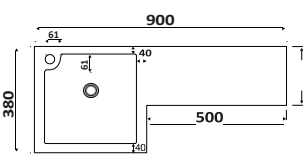

Optional Lili Handle
Matt Black

L-HANDLE-BLACK	£22.00 (each)
----------------	---------------

Left Hand

(please state left or right hand when ordering)

Right Hand

400

LILI 1100

- > 18mm solid carcass
- > Soft close doors / drawers
- > 1 tap hole option only
- > Polymarble basin
- > All units apart from White Gloss made in UK