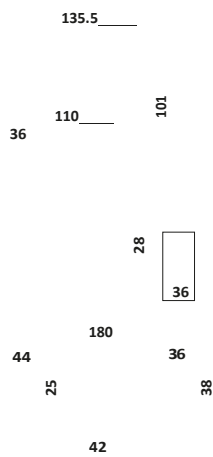

Bath Filler	£215.00	Bath Shower Mixer	£242.00	Wall Mounted Bath Mixer	£177.00
BLACK242ORB		BLACK243ORB		BLACK249ORB	
Operating Pressure 0.5 Bar		Provided with Shower Kit & Wall Bracket		Operating Pressure 0.5 Bar	
		Operating Pressure 0.5 Bar			

3 Hole Bath Mixer	£276.00	4 Hole Bath Mixer	£294.00	Freestanding Bath Shower Mixer	£667.00
BLACK246ORB		BLACK247ORB		BLACK240ORB	
Operating Pressure 0.5 Bar		Provided with Shower Kit		Operating Pressure 0.5 Bar	
		Operating Pressure 0.5 Bar			

Bath Filler

Freestanding Bath Shower Mixer