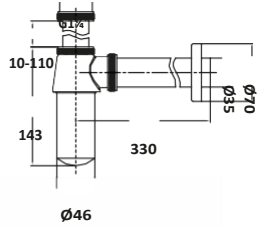

Brushed Brass
Bath Pop-Up

£58.00

Waste and overflow

BRASSBW001

BASIN TRAPS

Basic Bottle Trap £50.00

BT01

Brass Minimalist Bottle Trap £95.00