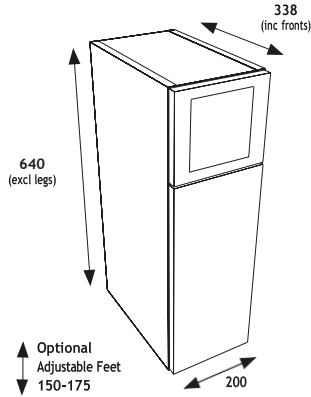

200 TOILET ROLL CABINET

Option to install Floor Standing or Wall Hung

Adjustable Legs and Wall Hanging Fittings supplied
EXCLUDES HOLDER

CARCASS
OPTIONS

- **Oak**
  BDK2 - 01
- **Dark Grey**
  BDK2 - 02
- **White**
  BDK2 - 03

TRADITIONAL PANELS

- **Painted Oak Dark Grey**
  BNK2 - PODGT
- **Painted Oak Mussel**
  BNK2 - POMT
- **Supermatt Stone Grey**
  BNK2 - STOT
- **Supermatt Indigo**
  BNK2 - INDT

MODERN
PANELS

- **Gloss White**
  BNK2 - GLWS
- **Gloss Light Grey**
  BNK2 - GLGS
- **Matt Grey**
  BNK2 - MDGS
- **Avola Grey**
  BNK2 - GAVS
- **Sonoma Oak**
  BNK2 - SONS
- **Supermatt Stone Grey**
  BNK2 - STOS

Please state both carcass and door codes when ordering	Total £306.00	Carcass £205.00	Front Panel Pack £101.00