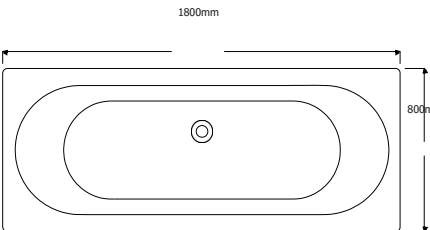

Double Ended 1800 x 800