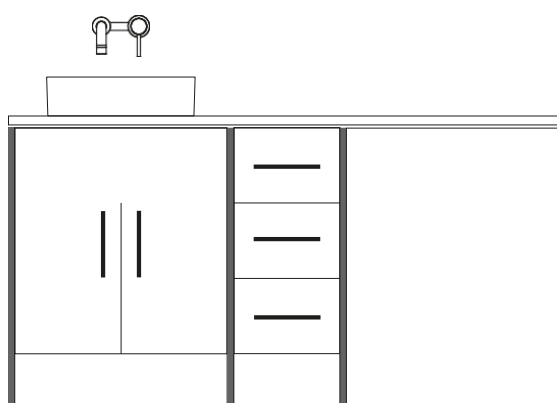

PRODUCTS IN THIS COMBINATION

Fitted Furniture Units

- **600 WC Unit**
- **300 3 Drawer Unit**
- **600 Basin Unit**

Basin and Worktop

- **Stance 420mm Counter Top Basin**
- **Pure White Solid Worktop 1564 x 350 (cut to size)**

Handles

- **Hexagonal Handle Black x5**

Tap

- **Core Black Wall Mounted Basin Mixer**

Back to Wall Pan

- **Porto**
- **Black Push Button**

Fitted Furniture Panels and Plinths (cut to size)

- **Standard Base End Panel x3**
- **2000 Plinth**

18MM THICK
DOORS & CARCASS