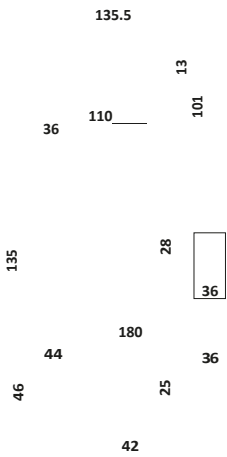

Bath Filler	£215.00	Bath Shower Mixer	£242.00	Wall Mounted Bath Mixer	£177.00
BLACK242ORB		BLACK243ORB		BLACK249ORB	
Operating Pressure 0.5 Bar		Provided with Shower Kit & Wall Bracket		Operating Pressure 0.5 Bar	
		Operating Pressure 0.5 Bar			

3 Hole Bath Mixer	£276.00	4 Hole Bath Mixer	£294.00	Freestanding Bath Shower Mixer	£667.00
BLACK246ORB		BLACK247ORB		BLACK240ORB	
Operating Pressure 0.5 Bar		Provided with Shower Kit		Operating Pressure 0.5 Bar	
		Operating Pressure 0.5 Bar			

Bath Filler