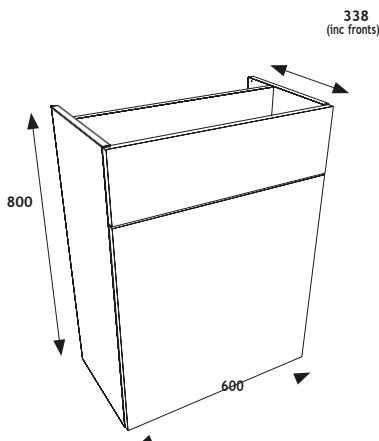

600 WC UNIT

CARCASS

TRADITIONAL PANELS

MODERN

OPTIONS

PANELS