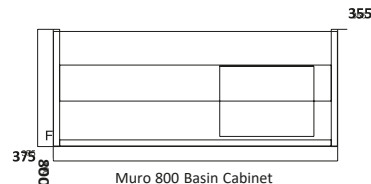

500w x 375h x 355d

MURO-500BASINCAB-GWTE	
500mm Basin Cabinet	£388.00
MURO-500WHBASIN	
500mm Basin	£135.00
Combined	£523.00

600w x 375h x 355d

MURO-600BASINCAB-GWTE	
600mm Basin Cabinet	£426.00
MURO-600WHBASIN	
600mm Basin	£158.00
Combined	£584.00

800w x 375h x 355d

MURO-800BASINCAB-GWTE	
800mm Basin Cabinet	£500.00
MURO-800WHBASIN	
800mm Basin	£180.00
Combined	£680.00

500w x 375h x 355d

MURO-500BASINCAB-MATTGREY	
500mm Basin Cabinet	£388.00
MURO-500WHBASIN	
500mm Basin	£135.00
Combined	£523.00

600w x 375h x 355d

MURO-600BASINCAB-MATTGREY	
600mm Basin Cabinet	£426.00
MURO-600WHBASIN	
600mm Basin	£158.00
Combined	£584.00

800w x 375h x 355d

MURO-800BASINCAB-MATTGREY	
800mm Basin Cabinet	£500.00
MURO-800WHBASIN	
800mm Basin	£180.00
Combined	£680.00

500w x 830h x 255d

MURO-WCUNIT-GWTE	£270.00

300w x 1200h x 265d
Can be hung so doors hinge on left or right edge

MURO-TALLBOY-GWTE	£430.00

500w x 830h x 255d

MURO-WCUNIT-MATTGREY	£270.00

300w x 1200h x 265d
Can be hung so doors hinge on left or right edge

MURO-TALLBOY-MATTGREY	£430.00