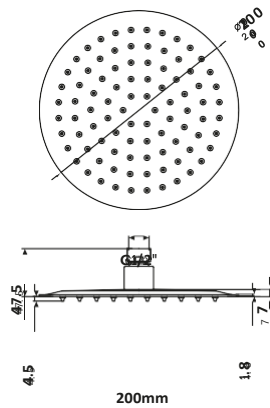

Valve Only

SHOWER HEADS & ARMS

Traditional Shower Head

£110.00

SH006
200mm Round

Traditional Wall Arm

£91.00

WALLARM003
Pivots from Wall Joint