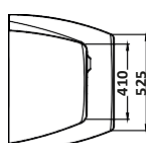

(Waste and overflow not included)