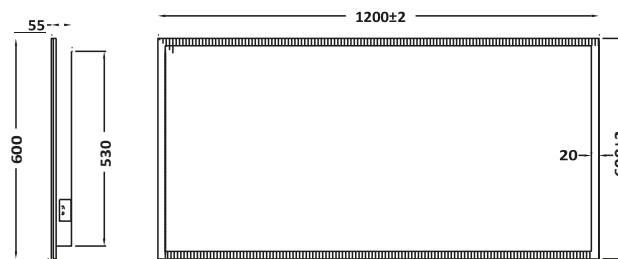

- > LED ambient mirror
- > Integrated shaver socket
- > Infrared on/off switch
- > Demister pad

Mosca LED Mirror with Demister Pad
and Shaver Socket 1200 x 600mm

£669.00

MIRROR003

MOSCA BLUETOOTH SPEAKER LED MIRROR