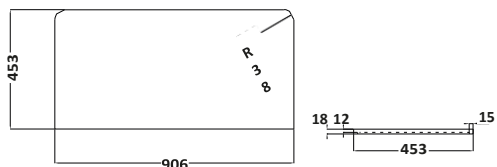

BELLA 900 WALL CABINET WITH BASIN

900w x 450h x 450d

PAINT-BELLA-900WALLCAB-GWTE
900mm Wall Cabinet £560.00
BELLA-900BASIN
900mm Basin £291.00
Combined £851.00

900w x 450h x 450d

BELLA-900WALLCAB-MATTGREY
900mm Wall Cabinet £560.00
BELLA-900BASIN
900mm Basin £291.00
Combined £851.00

900w x 450h x 450d

BELLA-900WALLCAB-INDIGO
900mm Wall Cabinet £655.00
BELLA-900BASIN
900mm Basin £291.00
Combined £946.00

900w x 450h x 450d

BELLA-900WALLCAB-DRIFTWOOD
900mm Wall Cabinet £655.00
BELLA-900BASIN
900mm Basin £291.00
Combined £946.00

BELLA 900 WALL CABINET WITH COUNTER TOP

(Basin options p42)

900w x 450h x 450d

PAINT-BELLA-900WALLCAB-GWTE
900mm Wall Cabinet £560.00
BELLA-COUNTERTOP-900-GWTE
900mm Gloss Top £165.00
Combined £725.00

900w x 450h x 450d

BELLA-900WALLCAB-MATTGREY
900mm Wall Cabinet £560.00
BELLA-COUNTERTOP-900-GWTE
900mm Gloss Top £165.00
Combined £725.00

900w x 450h x 450d

900w x 450h x 450d