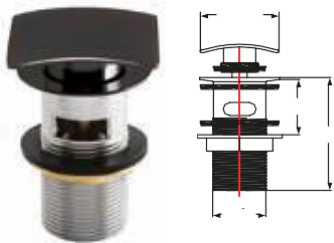

£21.00

Black Square Dome Unslotted Sprung Basin Waste

BLACK95

G1½"

£31.00

COLOURED OVERFLOW INSERTS

Tailor your sink to match the colour scheme of your bathroom with these overflow options. This small extra touch allows you to transform your sink to make it look as if it was made for your bathroom.