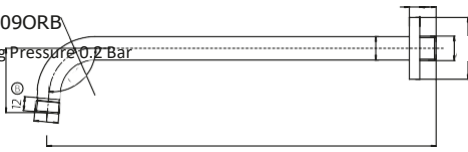

£71.00

BLACK009ORB

Operating Pressure 0.2 Bar