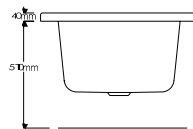

- > Lifetime guarantee
- > Made from the highest quality Lucite acrylic
- > Fully encapsulated baseboards