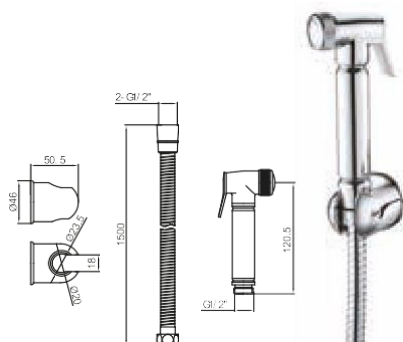

TIDY BATHROOM TAPS AND SHOWERS

Tidy Rigid Riser Shower Kit Thermostatic Valve with Rigid Riser Kit

£189.00

Brass body thermostatic valve
SHOWER008

Shower Kit

Round Brass Body Valve,
Riser Kit and Fast Fix Brackets £113.00