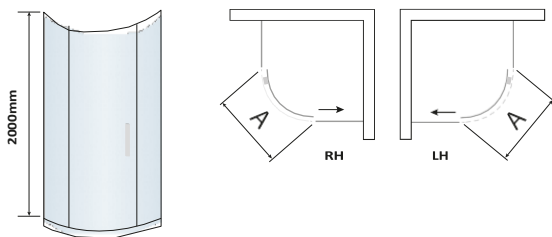

Size	Width mm	Opening Size (A)	Price Inc VAT	Code
Left Handed (Shown in Image)				
900	865 - 890mm	430mm	£820.00	SCUDFRAMELESS-900QD-L
Right Handed (Shown in Image)				
900	865 - 890mm	430mm	£820.00	SCUDFRAMELESS-900QD-R