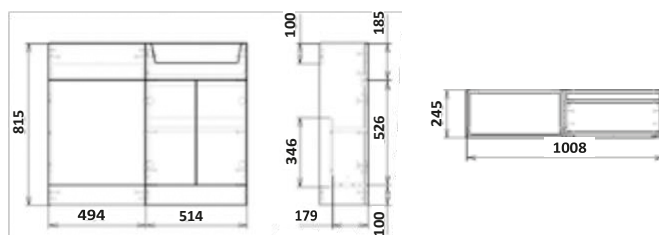

Carlo 1000 P Unit Right
Anthracite

1010w x 840h x 400d inc basin

BASINUNIT-P-ANTHRACITE	
Basin Unit	£190.00
BASIN-RIGHT-PSHAPED	
P Basin Right	£235.00
WCUNIT-P-ANTHRACITE	
WC Unit	£160.00
Combined	£585.00