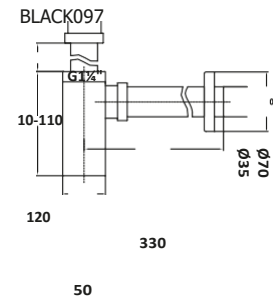

Minimalist Bottle Trap £62.00

BT02

Black Minimalist Bottle Trap £66.00

Square Bottle Trap £82.00

BT03

Black Square Bottle Trap £88.00

UNIVERSAL BASIN WASTES

Universal Basin Waste Chrome £45.00