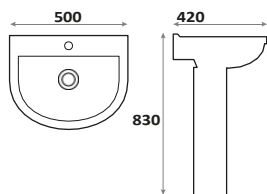

Basin & Pedestal