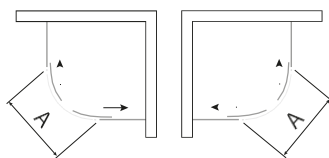

DOUBLE DOOR QUADRANT

- > Up to 8mm thick toughened safety glass
- > 1900mm tall
- > Universal design for left or right hand openings
- > Concealed fixings
- > Acqua shield glass treatment
- > Lifetime guarantee
- > Smooth sliding action
- > Soft open buffers
- > Large adjustment for out of true walls and easy installation
- > 550mm radius

Size	Width mm	Opening Size (A)	Price Inc VAT	Code
800 x 800	770 - 790mm	425mm	£680.00	SCUD8Q
900 x 900	870 - 890mm	520 mm	£700.00	SCUD9Q