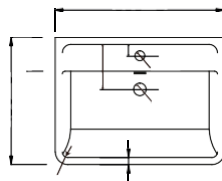

Bella 500 Basin

Bella 600 Basin

Bella 900 Basin

Bella 1200 Basin

200 Ø35
 Ø42
 R40 25

CARLO 1000

- > 18mm solid carcass
- > Slim furniture units
- > Soft close doors
- > Chrome handles
- > Polymarble basin
- > 1 tap hole option only