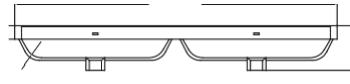

Bella 500 Basin

Bella 600 Basin

Bella 900 Basin

Bella 1200 Basin

200 Ø35
 Ø42
 R40 25

CARLO 1000

- > 18mm solid carcass
- > Slim furniture units
- > Soft close doors
- > Chrome handles
- > Polymarble basin
- > 1 tap hole option only