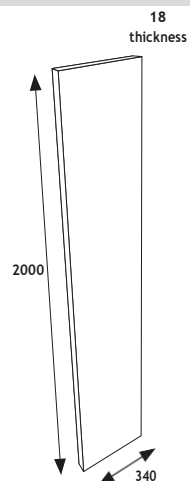

Gloss White

TDEND - GLWS

Gloss Light Grey

TDEND - GLGS

Matt Grey

TDEND - MDGS

Avola Grey

TDEND - GAVS

Sonoma Oak

TDEND - SONS

Supermatt Stone Grey

TDEND - STOS

Price
£215.00

Price
£215.00