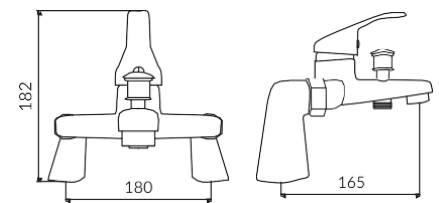

TIDY BATHROOM TAPS AND SHOWERS

Tidy Rigid Riser Shower Kit Thermostatic Valve with Rigid Riser Kit

£189.00

Brass body thermostatic valve
SHOWER008

Shower Kit

Round Brass Body Valve,
Riser Kit and Fast Fix Brackets £113.00