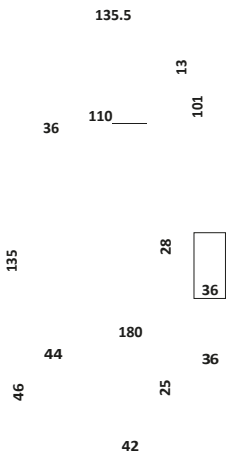

Bath Filler	£205.00	Bath Shower Mixer	£232.00	Wall Mounted Bath Mixer	£167.00
TAP242		TAP243		TAP249	
Operating Pressure 0.5 Bar		Provided with Shower Kit & Wall Bracket		Operating Pressure 0.5 Bar	
		Operating Pressure 0.5 Bar			

3 Hole Bath Mixer	£266.00	4 Hole Bath Mixer	£284.00	Freestanding Bath Shower Mixer	£587.00
TAP246		TAP247		TAP240	
Operating Pressure 0.5 Bar		Provided with Shower Kit		Operating Pressure 0.5 Bar	
		Operating Pressure 0.5 Bar			

Bath Filler