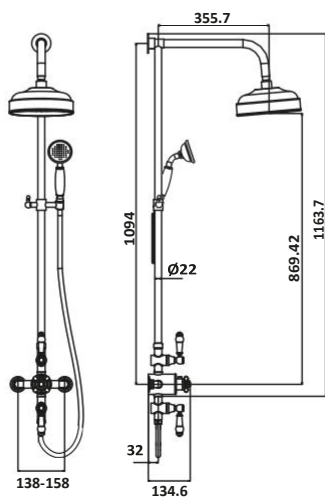

**Traditional Rigid Riser Shower
with Fixed Head and Handset**

£534.00

Code SHOWER006

Operating Pressure 0.5 Bar

- > Traditional raincan shower head
- > Period ceramic details on the handles and the valve body