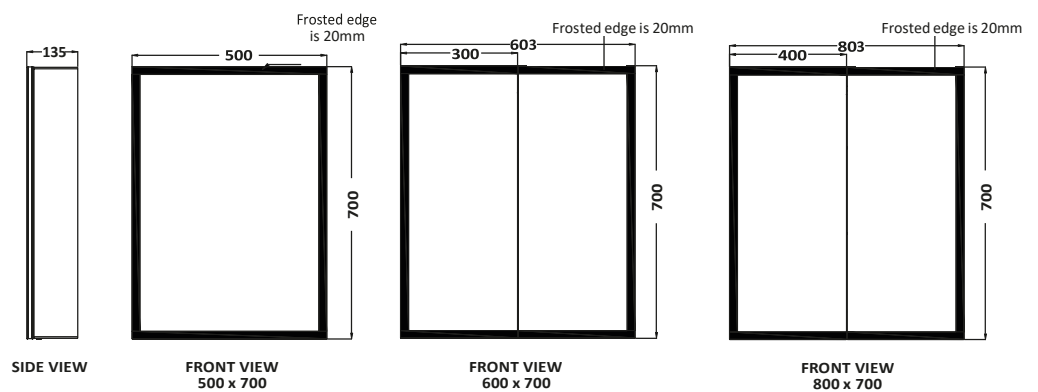

- > Available in single or double door
- > Two sided mirrors with integrated LED lighting
- > LED bottom light
- > IR sensor
- > 2 adjustable tempered glass shelves
- > Shaver socket
- > Demister pad
- > Hinged on left edge (not universal)

Mia LED Cabinet with Demister Pad and Shaver Socket - Single Door 500 x 700mm £730.00

MIA-500x700-CAB

Mia LED Mirror with Demister Pad and Shaver Socket - Double Door 600 x 700mm £839.00

MIA-600x700-CAB

Mia LED Mirror with Demister Pad and Shaver Socket - Double Door 800 x 700mm £940.00

MIA-800x700-CAB