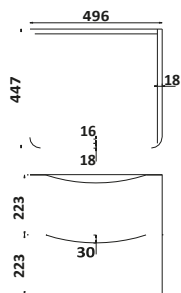

510w x 790h x 205d

BELLA-WCUNIT-INDIGO
£350.00

Bardolino Driftwood Oak

510w x 790h x 205d

BELLA-500WCUNIT-DRIFTWOOD
£350.00

BELLA 500 WALL CABINET WITH BASIN

High Gloss White

500w x 500h x 450d