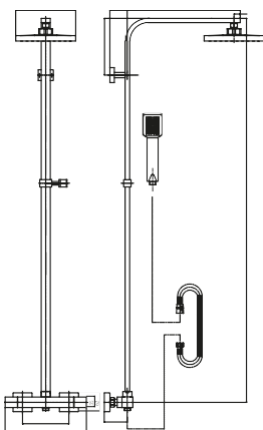

150 74.5
263