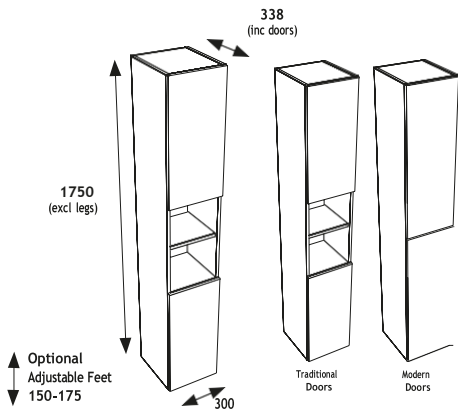

300 TOWER UNIT

Option to install Floor Standing or Wall Hung

CARCASS
OPTIONS

- **Oak**
  TDH3 - 01
- **Dark Grey**
  TDH3 - 02
- **White**
  TDH3 - 03

TRADITIONAL DOORS

- **Painted Oak Dark Grey**
  TNH3 - PODGT
- **Painted Oak Mussel**
  TNH3 - POMT
- **Supermatt Stone Grey**
  TNH3 - STOT
- **Supermatt Indigo**
  TNH3 - INDT

MODERN
DOORS

- **Gloss White**
  TNH3 - GLWS
- **Gloss Light Grey**
  TNH3 - GLGS
- **Matt Grey**
  TNH3 - MDGS
- **Avola Grey**
  TNH3 - GAVS
- **Sonoma Oak**
  TNH3 - SONS
- **Sonoma Oak**
  TNH3 - STOS

Please state both carcass and door codes when ordering	Total £603.00	Carcass £378.00	Door Pack £225.00