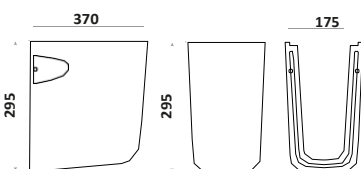

**Denza Open Back Pan
Including Cistern & Slimline Seat**

355w x 755h x 615d
Roughing-In 115mm
Side Clearance 90mm

DEN001	Open Back Pan	£218.00
DEN002	Cistern	£95.00
SEAT006	Slimline Seat	£56.00
Combined		£369.00

**Denza Back to Wall
Pan & Slimline Seat**

365w x 410h x 520d

DEN005	Back to Wall Toilet Pan	£178.00
SEAT006	Denza Slimline Seat	£56.00
Combined		£234.00

Denza Basin & Pedestal

Code DEN003 / DEN004
570w x 865h x 440d

DEN003	Basin	£110.00
DEN004	Pedestal	£53.00
Combined		£163.00

Denza Basin & Semi-Pedestal

570w x 440h x 440d

DEN003	Basin	£110.00
DEN006	Semi-Pedestal	£51.00
Combined		£161.00

Denza Wrap Over Seat

Soft Close

DEN007		£43.00

Denza Slimline Seat

Soft Close

Made with Heavyweight Urea

SEAT006		£56.00

BASIN OVERFLOW COVER
COLOUR OPTIONS AVAILABLE

Page 360