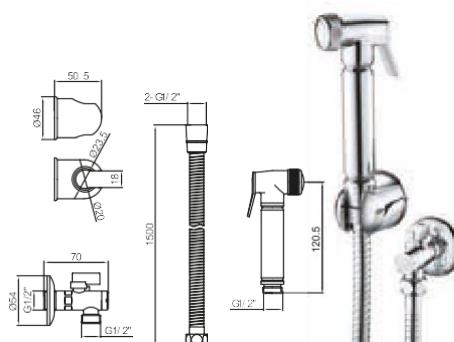

TIDY BATHROOM TAPS AND SHOWERS

Tidy Rigid Riser Shower Kit Thermostatic Valve with Rigid Riser Kit

£189.00

Brass body thermostatic valve
SHOWER008

Shower Kit

Round Brass Body Valve,
Riser Kit and Fast Fix Brackets £113.00