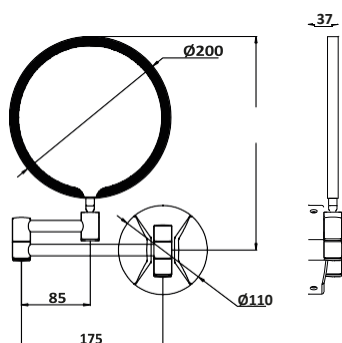

£330.00

BLKMIRR005RND

1. > 3x magnification on one side
   - > 1x magnification on other side
   - > LED illumination on each side
   - > 200x200mm mirror size
   - > Extends 250mm from the wall
2. > The mirror automatically illuminates when pulled away from the base and turns off when the mirror is folded back into place

**Black Square LED Make-Up Mirror
Wall Mounted**