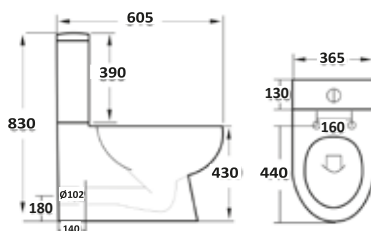

Belini Rimless Closed Back Pan