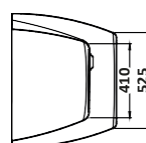

ONYX

- > Smooth flowing curves are created using two Lucite acrylic sheets, that are carefully bonded together using a highly skilled technique.
- > Fully encapsulated baseboards and adjustable feet provide a stable and secure base, even on uneven floors.
- > For use with freestanding and deck mounted taps

1555 x 745

Onyx

Gloss White 1555 x 745
BATH-DE1555

£1,525.00

Gloss White 1655 x 745
BATH-DE1655

£1,525.00