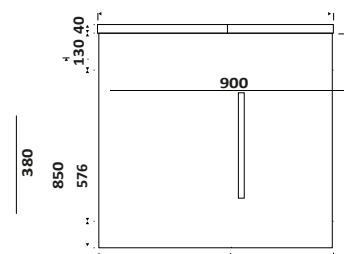

Optional Lili Handle
Matt Black

L-HANDLE-BLACK	£22.00 (each)
----------------	---------------

Left Hand

(please state left or right hand when ordering)

Right Hand

400

LILI 1100

- > 18mm solid carcass
- > Soft close doors / drawers
- > 1 tap hole option only
- > Polymarble basin
- > All units apart from White Gloss made in UK