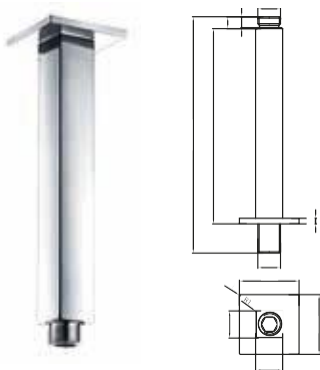

£71.00

BLACK009ORB

Operating Pressure 0.2 Bar