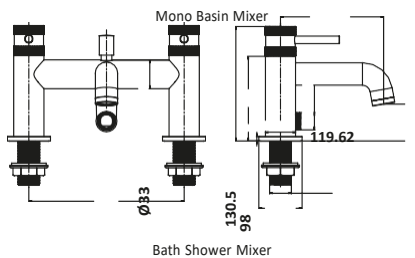

NU-003
Operating Pressure 0.5 Bar

Tall Mono Basin Mixer £229.00

NU-006
Operating Pressure 0.5 Bar

NU-009
Operating Pressure 0.5 Bar

Bath Shower Mixer £319.00

NU-012
Provided with Shower Kit & Wall Bracket
Operating Pressure 0.5 Bar

Wall Mounted Basin Mixer £219.00

NU-015
Operating Pressure 1.0 Bar

Freestanding Bath Shower Mixer £895.00

NU-018
Operating Pressure 1.0 Bar