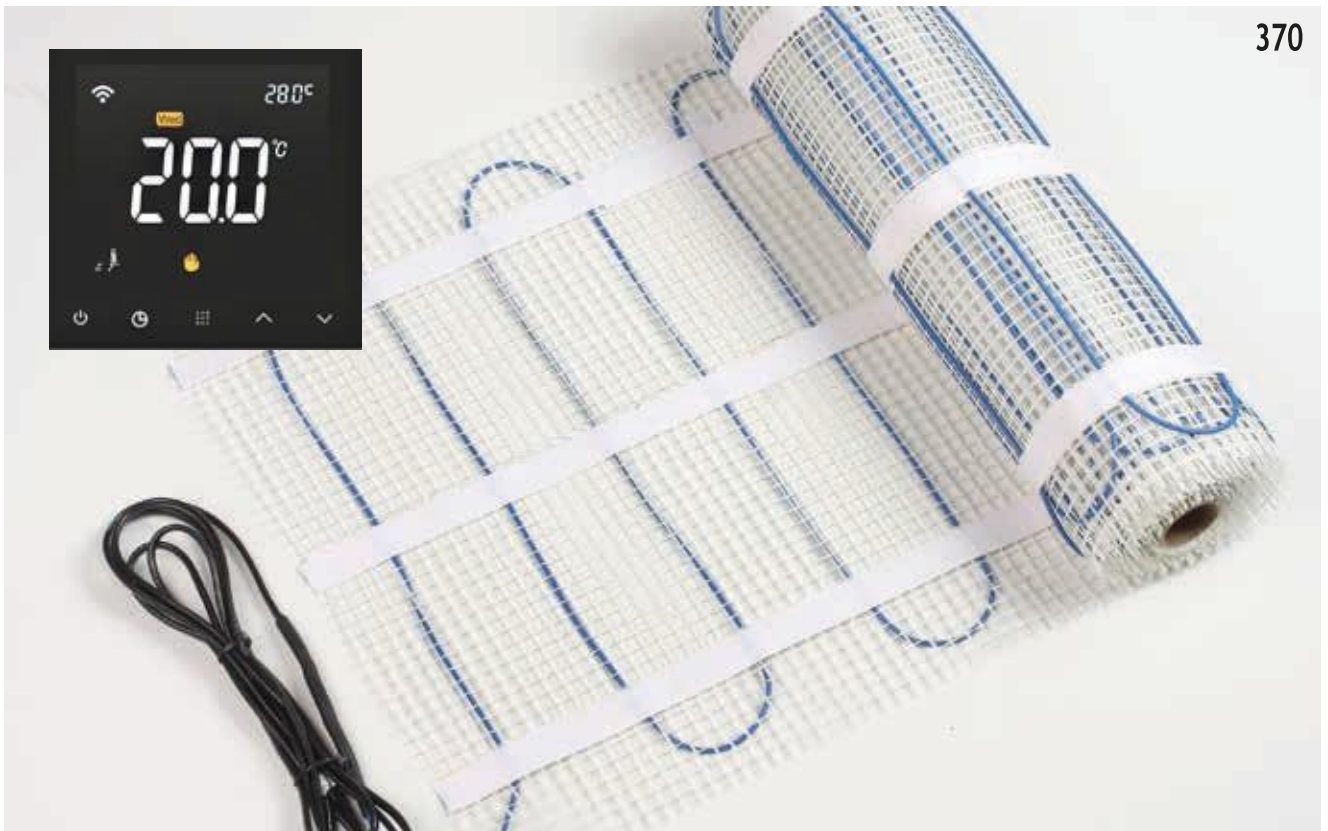

UNDERFLOOR HEATING