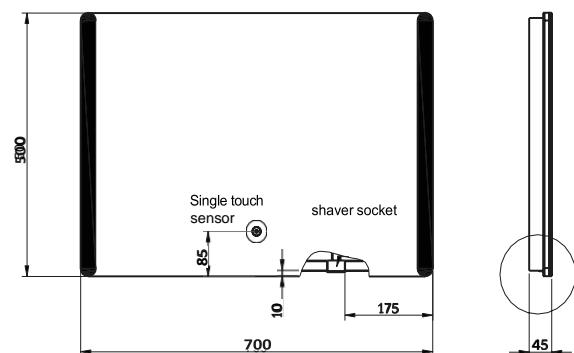

- > LED ambient bright white mirror
- > Demister pad
- > Integrated shaver socket
- > Touch on/off switch
- > Dimmable hold on/off switch

**Berio LED Mirror with Demister Pad
and Shaver Socket 700 x 500mm**

£307.00

BERIO-700x500