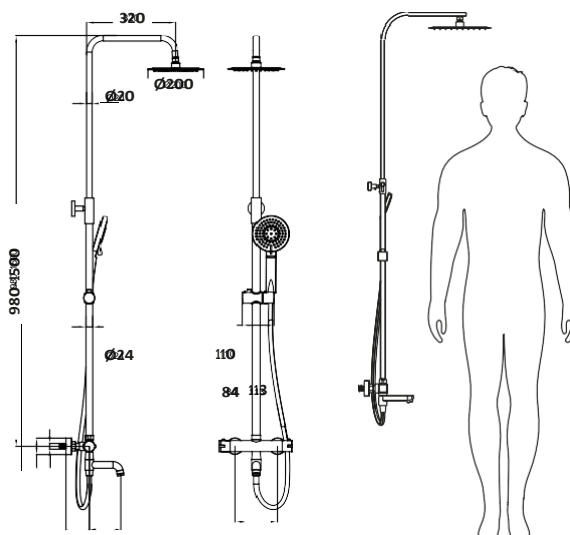

£262.00

Code SHOWER011S

With Bath Filler and Adjustable Rigid Riser

Operating Pressure

0.5 Bar

- > 200mm ultra thin solid metal fixed shower head
- > Rubber easy clean soft rubber nozzles on main shower head and handset
- > Telescopic riser rail - **adjustable after installation**
- > Fully thermostatic valve
- > Brass thermostatic cartridge
- > Multi-function shower handset with height adjustable holder