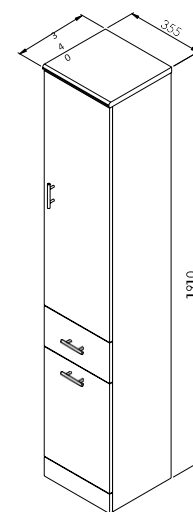

Lanza 500 WC Unit
Polar White

500w x 810h x 295d

POLAR-500WCUNIT
£172.00