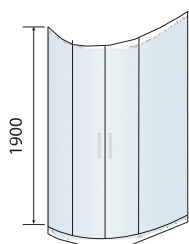

S8 ENCLOSURES

OFFSET DOUBLE DOOR QUADRANT

- > Up to 8mm thick toughened safety glass
- > 1900mm tall
- > Universal design for left or right hand openings
- > Concealed fixings
- > Acqua shield glass treatment
- > Lifetime guarantee
- > Smooth sliding action
- > Soft open buffers
- > Large adjustment for out of true walls and easy installation
- > 550mm radius

Size	Width mm	Opening Size (A)	Price Inc VAT	Code
900 x 760	870 - 890mm 730 - 750mm	435mm	£710.00	SCUD9X76Q
1000 x 800	970 - 990mm 770 - 790mm	475 mm	£780.00	SCUD10X8Q
1200 x 800	1170 - 1190mm 770 - 790mm	475 mm	£800.00	SCUD12X8Q
1200 x 900	1170 - 1190mm 870 - 890mm	520 mm	£825.00	SCUD12X9Q