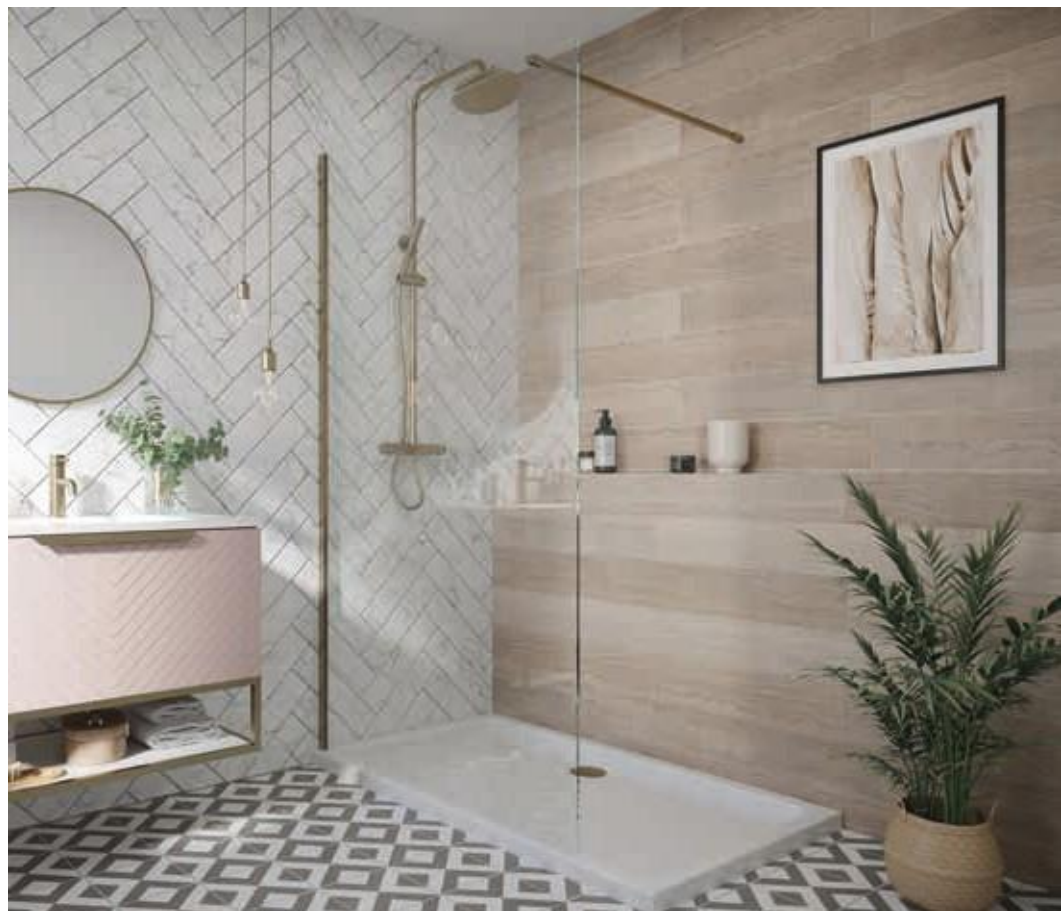

SHOWER TRAYS

40mm Shower Trays	264