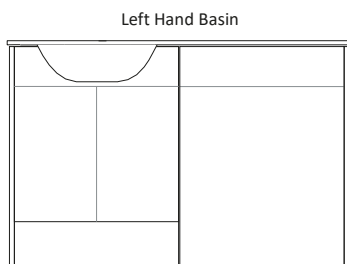

TYPICAL UNIT LAYOUTS FOR INTEGRATED BASINS (Suitable for use with 600 Basin and WC Units only)

1244mm Basins

Left Hand Basin

Right Hand Basin