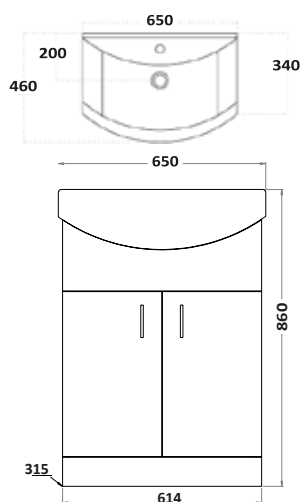

750w x 860h x 485d (inc. basin)

POLAR-750-BASINUNIT
750mm Floor Cabinet £205.00
LANZA750BASIN
750mm Basin £175.00
Combined £380.00

**Lanza 750 Floor Cabinet
Anthracite**

750w x 860h x 485d (inc. basin)

LANZA-750-BASINUNIT-ANTHRACITE
750mm Floor Cabinet £227.00
LANZA750BASIN
750mm Basin £175.00
Combined £402.00