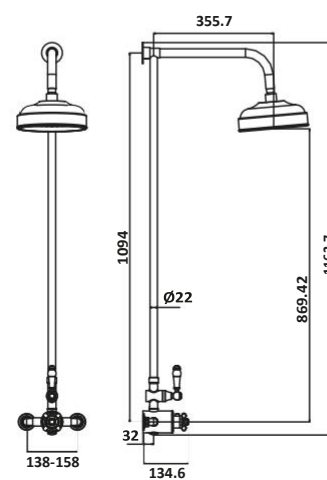

TRADITIONAL

Traditional Rigid Riser Shower with Fixed Head

£427.00

Code SHOWER005

Operating Pressure 0.5 Bar

- > Traditional raincan shower head
- > Period ceramic details on the handles and the valve body