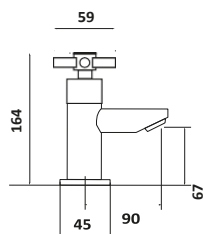

£133.00

TAP131

Provided with push waste
Operating Pressure 0.2 Bar

£110.00

TAP134

Operating Pressure 0.2 Bar

£116.00

TAP135

Operating Pressure 0.2 Bar

£172.00

TAP132

Operating Pressure 0.5 Bar

£196.00

TAP133

Includes shower kit and wall bracket
Operating Pressure 0.5 Bar

50