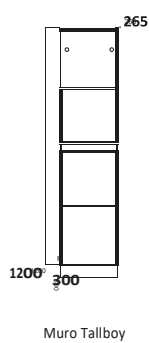

BASIN OVERFLOW COVER
COLOUR OPTIONS AVAILABLE

Page 360