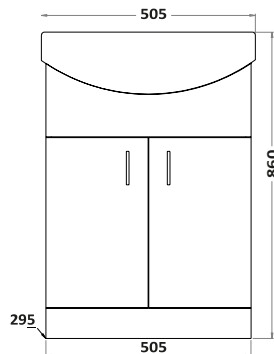

550w x 860h x 500d (inc. basin)

POLAR-550-BASINUNIT
550mm Floor Cabinet £146.00
LANZA-550-BASINCER
550mm Basin £124.00
Combined £270.00

Lanza 550 Floor Cabinet Anthracite

550w x 860h x 500d (inc. basin)

LANZA-550-BASINUNIT-ANTHRACITE
550mm Floor Cabinet £162.00
LANZA-550-BASINCER
550mm Basin £124.00
Combined £286.00