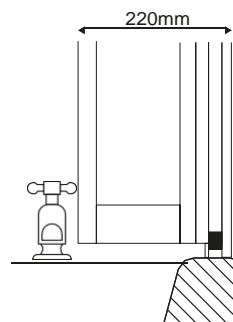

QUALITY ASSURED

Stylish modern and sleek designs, crafted from quality materials to last a lifetime. Scudo is the only option for people who truly know how to create a beautiful bathroom.

As a standard sign of performance and quality, Scudo Acqua Shield is expertly applied to all shower enclosures in this range. By forming a protective bond with the glass during the manufacturing process, Acqua Shield creates an invisible barrier against limescale, soap scum and general bacterial build-up.

4 Panel screen in the folded away and stored position.