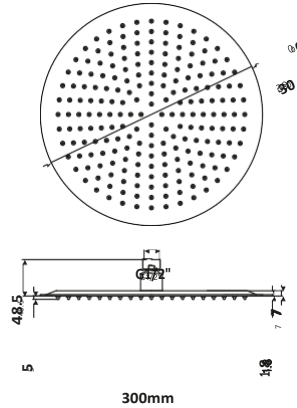

SHOWER HEADS & ARMS

£110.00

SH006
200mm Round

£91.00

WALLARM003
Pivots from Wall Joint

200mm

300mm

400mm

Chrome Round Shower Heads

SH002	Round Fixed Head 200mm	£54.00
SH005	Round Fixed Head 300mm	£108.00
SH008	Round Fixed Head 400mm	£123.00

Operating Pressure 0.2 Bar

Black Round Shower Heads

BLACK013ORB	Round Fixed Head 200mm	£54.00
BLACK014ORB	Round Fixed Head 300mm	£108.00

Operating Pressure 0.2 Bar

G1/2"

47.5
4.5

200mm

G1/2"

7.5
48.5
5

300mm

G1/2"

46
5
1.8 7

400mm

Chrome Square Shower Head

SH003	Square Shower Head 200mm	£69.00
SH004	Square Shower Head 300mm	£135.00

Black Square Shower Heads

BLACK006ORB	Square Shower Head 200mm	£69.00
BLACK007ORB	Square Shower Head 300mm	£134.00