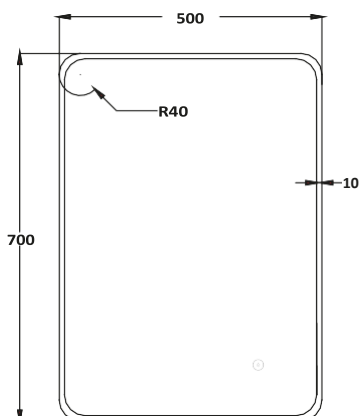

MIRROR06

- > LED ambient bright white mirror
- > Demister pad
- > Integrated shaver socket
- > Touch on/off switch
- > Dimmable hold on/off switch

**Berio LED Mirror with Demister Pad
and Shaver Socket 700 x 500mm**