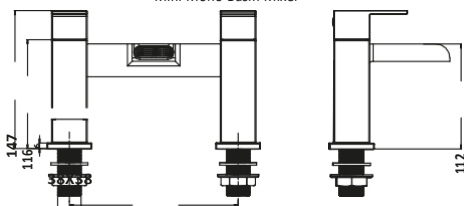

TAP008
Provided with push waste
Operating Pressure 0.2 Bar

TAP001
Provided with push waste
Operating Pressure 0.2 Bar

Wall Mounted Basin Mixer £164.00

TAP009
Operating Pressure 0.2 Bar

Bath Filler £198.00

TAP002
Operating Pressure 0.5 Bar

TAP003
Provided with shower kit and wall bracket
Operating Pressure 0.5 Bar