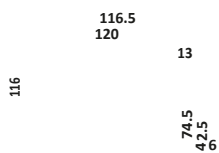

3 Hole Bath Mixer