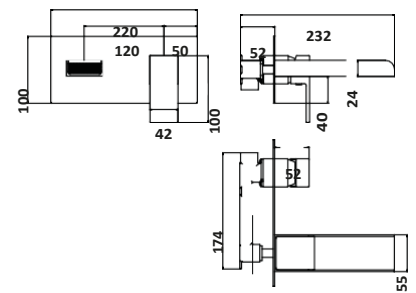

Wall Mounted Basin Mixer