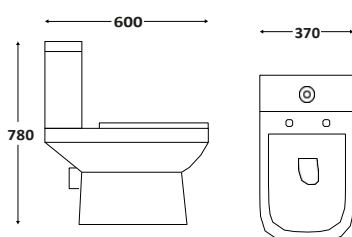

WC Pan including Cistern

Back to Wall Toilet

Basin & Pedestal

25

REVIVE

Revive 550 Basin & Pedestal

547w x 820h x 406d

REVIVE-550BASIN	550 Basin	£109.00
REVIVE-FULLPEDESTAL	Pedestal	£75.00
Combined		£184.00