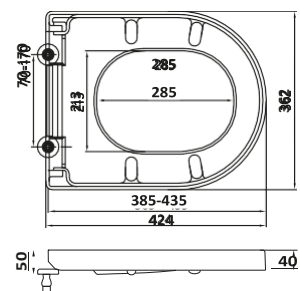

Space Short D Soft Close WC Seat