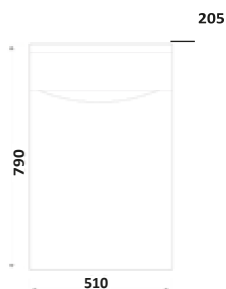

BELLA 500 WC UNIT

High Gloss White

510w x 790h x 205d

PAINT-BELLA-500WCUNIT-GWTE
£299.00