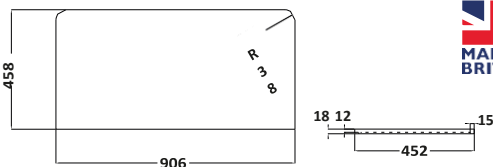

BELLA-COUNTERTOP-900-GWTE
900mm Basin £165.00

66

Combined £1,065.00

Bardolino Driftwood Oak

900w x 800h x 450d

BELLA-900FLOORCAB-DRIFTWOOD
900mm Floor Cabinet £900.00

BELLA-COUNTERTOP-900-GWTE
900mm Basin £165.00