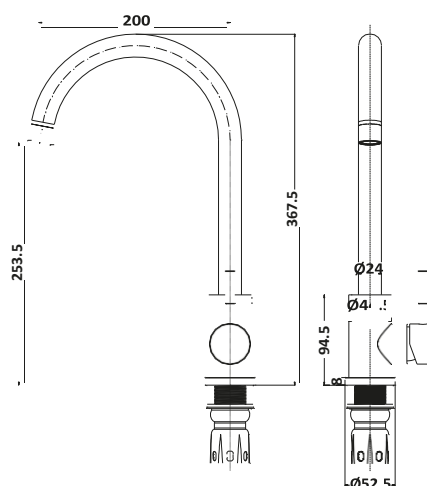

Manhattan Chrome

KT41
£85.00

- > Operating Pressure 0.5 Bar
- > 304 Stainless Steel Body and Spout Construction
- > Chrome Plated

Manhattan Black

KT43
£85.00

- > Operating Pressure 0.5 Bar
- > 304 Stainless Steel Body and Spout Construction
- > Black Electroplated

Manhattan Brushed Stainless Steel

KT42
£85.00

- > Operating Pressure 0.5 Bar
- > 304 Stainless Steel Body and Spout Construction

Manhattan Brushed Brass

KT44
£95.00

- > Operating Pressure 0.5 Bar
- > 304 Stainless Steel Body and Spout Construction
- > PVD Brushed Brass Finish