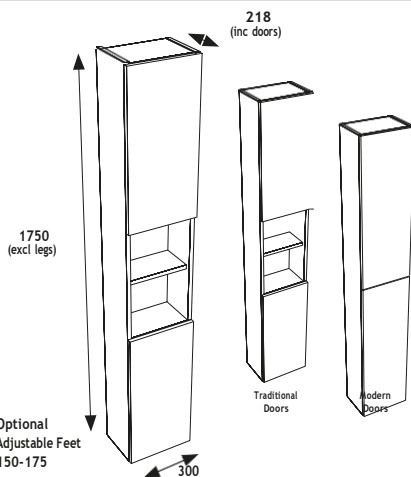

300 SLIM TOWER UNIT

Option to install Floor Standing or Wall Hung

CARCASS
OPTIONS

TRADITIONAL DOORS

MODERN
DOORS

Please state both carcass and door codes when ordering

Total £592.00

Carcass
£367.00

Door Pack
£225.00

Oak

TNH3 - 01

Dark Grey

TNH3 - 02

White

TNH3 - 03

Painted Oak Dark Grey

TNH3 - PODGT

Painted Oak Mussel

TNH3 - POMT

Supermatt Stone Grey

TNH3 - STOT

Supermatt Indigo

TNH3 - INDT

Gloss White

TNH3 - GLWS

Gloss Light Grey

TNH3 - GLGS

Matt Grey

TNH3 - MDGS

Avola Grey

TNH3 - GAVS

Sonoma Oak

TNH3 - SONS

Supermatt Stone Grey

TNH3 - STOS