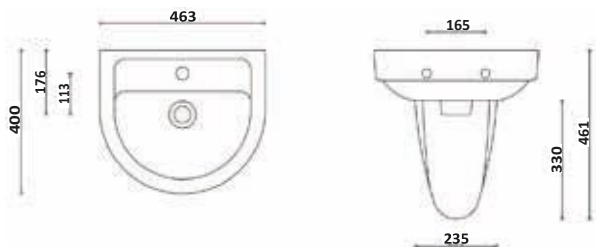

RIMLESS

Revive Rimless Wall Hung Pan & Seat

350w x 400h x 491d

REVIVE-WALLPAN	Wall Hung Pan	£255.00
REVIVE-SEAT	Seat	£70.00
Combined		£325.00

BASIN OVERFLOW COVER
COLOUR OPTIONS AVAILABLE
Page 360

460 Basin & Semi Pedestal