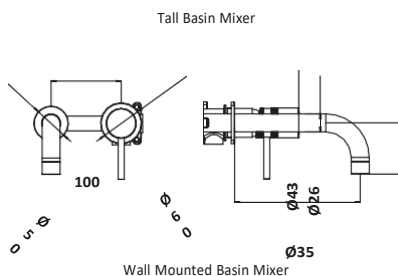

NU-002
Operating Pressure 0.5 Bar

NU-005
Operating Pressure 0.5 Bar

NU-008
Operating Pressure 0.5 Bar

Bath Shower Mixer £319.00

NU-011
Provided with Shower Kit & Wall Bracket
Operating Pressure 0.5 Bar

Wall Mounted Basin Mixer £219.00

NU-014
Operating Pressure 1.0 Bar

Freestanding Bath Shower Mixer £895.00

NU-017
Operating Pressure 1.0 Bar