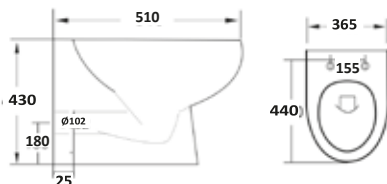

Belini Rimless Back to Wall Pan