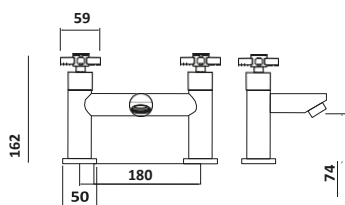

£133.00

TAP131

Provided with push waste
Operating Pressure 0.2 Bar

£110.00

TAP134

Operating Pressure 0.2 Bar

£116.00

TAP135

Operating Pressure 0.2 Bar

£172.00

TAP132

Operating Pressure 0.5 Bar

£196.00

TAP133

Includes shower kit and wall bracket
Operating Pressure 0.5 Bar

50