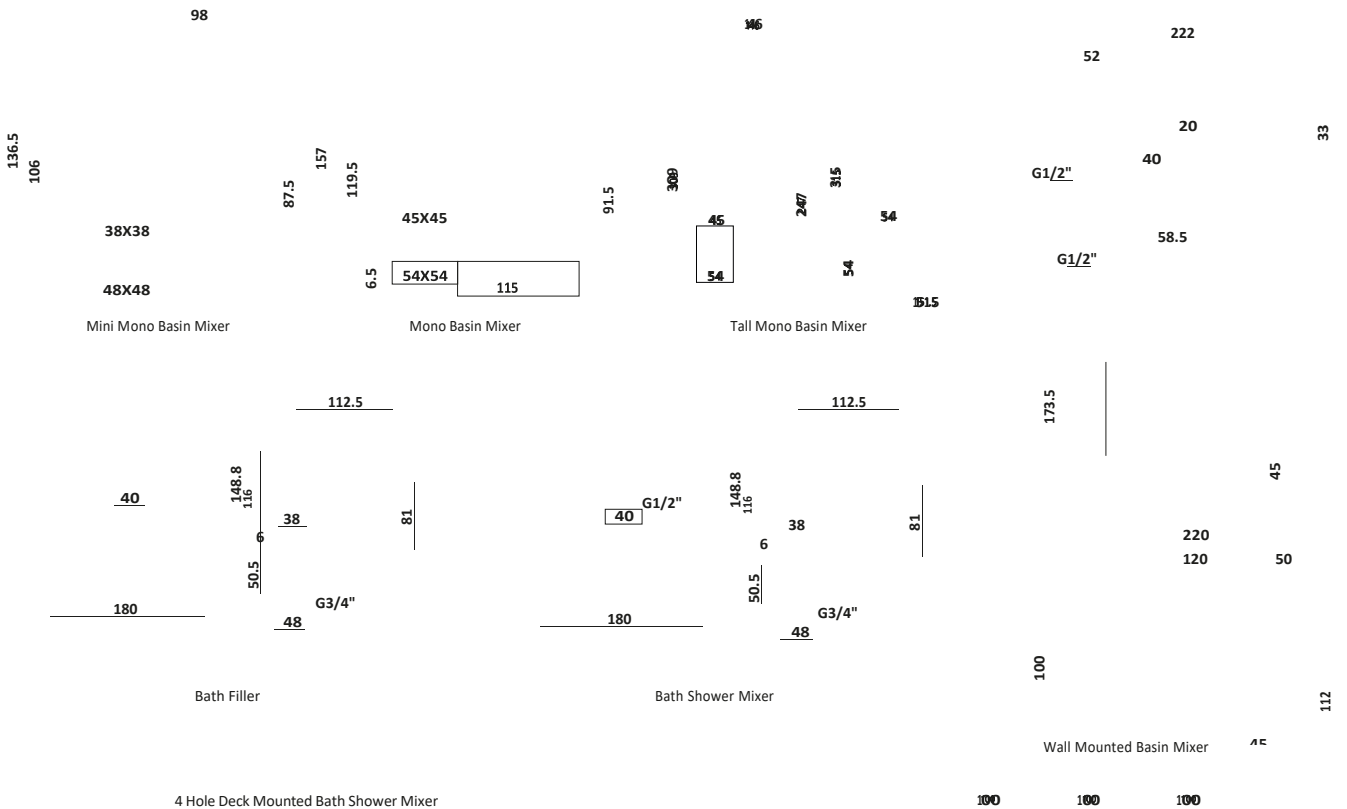

Mini Mono Basin Mixer
BLACK250ORB
Push waste included
Operating pressure 0.2 bar

£110.00

Mono Basin Mixer
BLACK251ORB
Push waste included
Operating pressure 0.2 bar

£120.00

Tall Mono Basin Mixer
BLACK252ORB
Operating pressure 0.2 bar

£185.00

Wall Mounted Basin Mixer £155.00
BLACK253ORB
Operating pressure 0.2 bar

Bath Filler £185.00
BLACK255ORB
Operating pressure 0.5 bar

Bath Shower Mixer £260.00
BLACK256ORB
Includes shower kit and wall bracket
Operating pressure 0.5 bar

4 Hole Deck Mounted Bath Shower Mixer £265.00
BLACK254ORB
With diverter
Operating pressure 0.2 bar