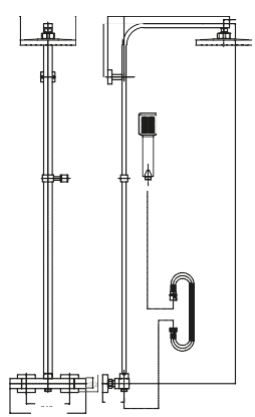

Valve Only

150
268
745