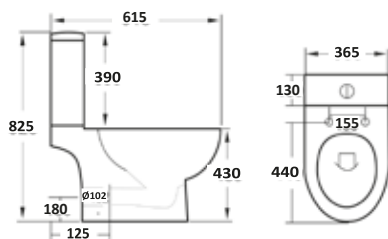

Belini Rimless Open Back Pan & Cistern