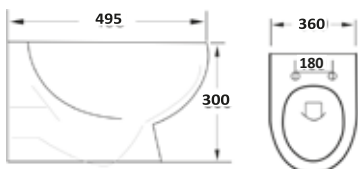

Belini Rimless Wall Hung Pan