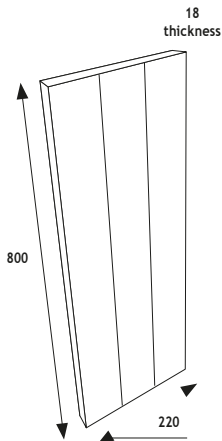

SLIMLINE BASE END PANEL

- Painted Oak Dark Grey
  BNEND - PODGT
- Painted Oak Mussel
  BNEND - POMT
- Supermatt Stone Grey
  BNEND - STOT
- Supermatt Indigo
  BNEND - INDT