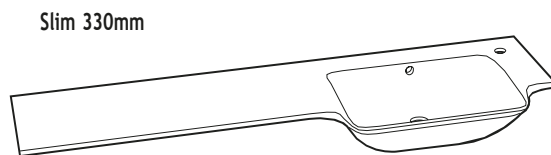

RIGHT HAND INTEGRATED BASINS

18mm thick worktop

Slim 330mm