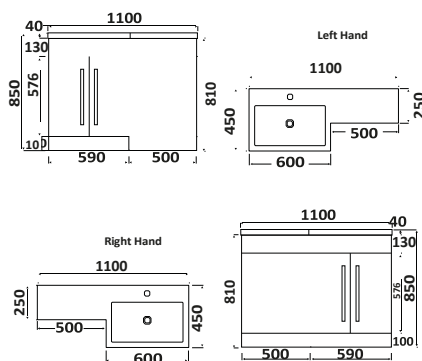

Optional Lili Handle Matt Black

L-HANDLE-BLACK £22.00 (each)