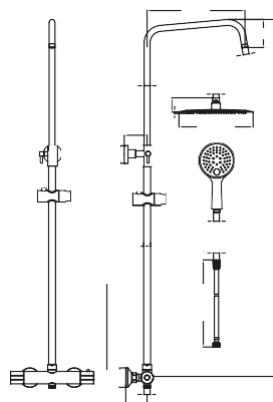

MESSI Round Cool Touch Rigid Riser Shower

£303.00

Code SHOWER009

With adjustable rigid riser

Operating Pressure

0.5 Bar

- > 250mm ultra thin solid metal fixed shower head
- > Rubber easy clean soft rubber nozzles on main shower head and handset
- > Telescopic riser rail - **adjustable after installation**
- > Fully thermostatic valve - **cool touch**
- > Brass thermostatic cartridge
- > Multi-function shower handset with height adjustable holder