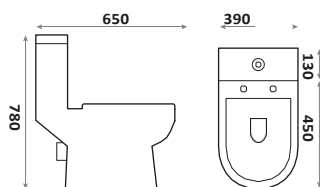

BASIN OVERFLOW COVER
COLOUR OPTIONS AVAILABLE