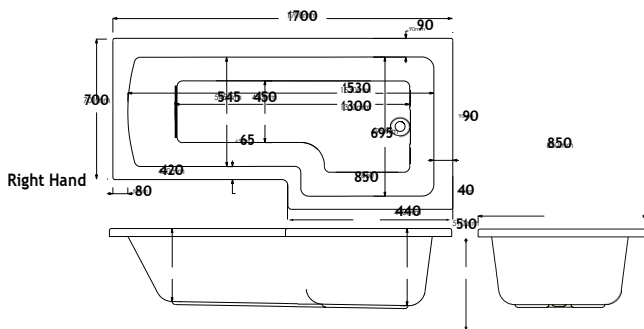

L SHAPE SHOWER BATH

A Dark Edge

BLACKSCREEN003 £210.00
> 6mm toughened safety glass

SPARE-BLACKSEAL02 £10.00

Code	Size	Price
SHOWERBATH004	L Shape Left 1700 x 850	£420.00
SHOWERBATH005	L Shape Right 1700 x 850	£420.00
SHOWERBATH006	L Shape Front Panel	£117.00
SHOWERBATH007	End Panel	£40.00
SCREEN003	L Shape Bath Screen	£200.00

- > Lifetime guarantee
- > Made from the highest quality Lucite acrylic
- > Fully encapsulated baseboards
- > 6mm toughened safety glass bathscreens