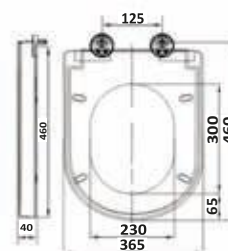

Slim Heavy Weight Seat