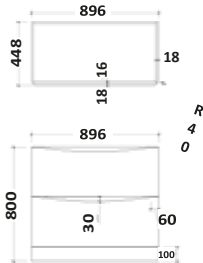

BELLA

BELLA 900 FLOOR CABINET WITH BASIN

High Gloss White