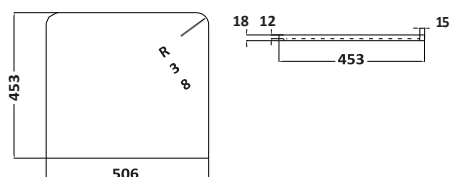

BELLA-COUNTERTOP-500-GWTE
500mm Gloss Top £115.00

Combined £510.00

Matt Grey

500w x 500h x 450d

BELLA-500WALLCAB-MATTGREY
500mm Wall Cabinet £395.00

BELLA-COUNTERTOP-500-GWTE
500mm Gloss Top £115.00

Combined £510.00