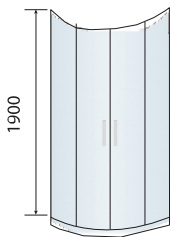

DOUBLE DOOR QUADRANT

- > Up to 8mm thick toughened safety glass
- > 1900mm tall
- > Universal design for left or right hand openings
- > Concealed fixings
- > Acqua shield glass treatment
- > Lifetime guarantee
- > Smooth sliding action
- > Soft open buffers
- > Large adjustment for out of true walls and easy installation
- > 550mm radius

Size	Width mm	Opening Size (A)	Price Inc VAT	Code
800 x 800	770 - 790mm	425mm	£680.00	SCUD8Q
900 x 900	870 - 890mm	520 mm	£700.00	SCUD9Q