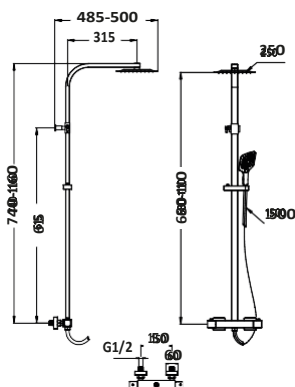

HEILER COOL TOUCH

HELIER Square Cool Touch Rigid Riser Shower

£321.00

Code SHOWER010

With adjustable rigid riser

Operating Pressure

0.5 Bar

- > 250mm ultra thin solid metal fixed shower head
- > Rubber easy clean soft rubber nozzles on main shower head and handset
- > Telescopic riser rail - **adjustable after installation**
- > Fully thermostatic valve - **cool touch**
- > Brass thermostatic cartridge
- > Multi-function shower handset with height adjustable holder