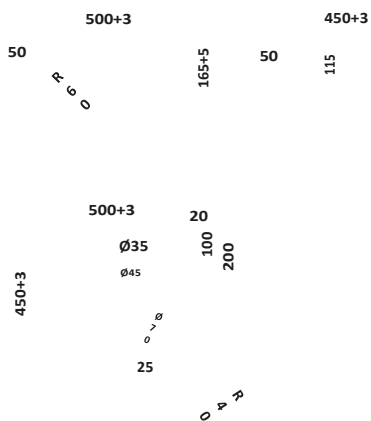

Bardolino Driftwood Oak

1200w x 800h x 450d

BELLA-1200FLOORCAB-DRIFTWOOD
1200mm Floor Cabinet £1,350.00

BELLA-1200BASIN
1200mm Basin £313.00

Combined £1,663.00

Bella 500 Basin