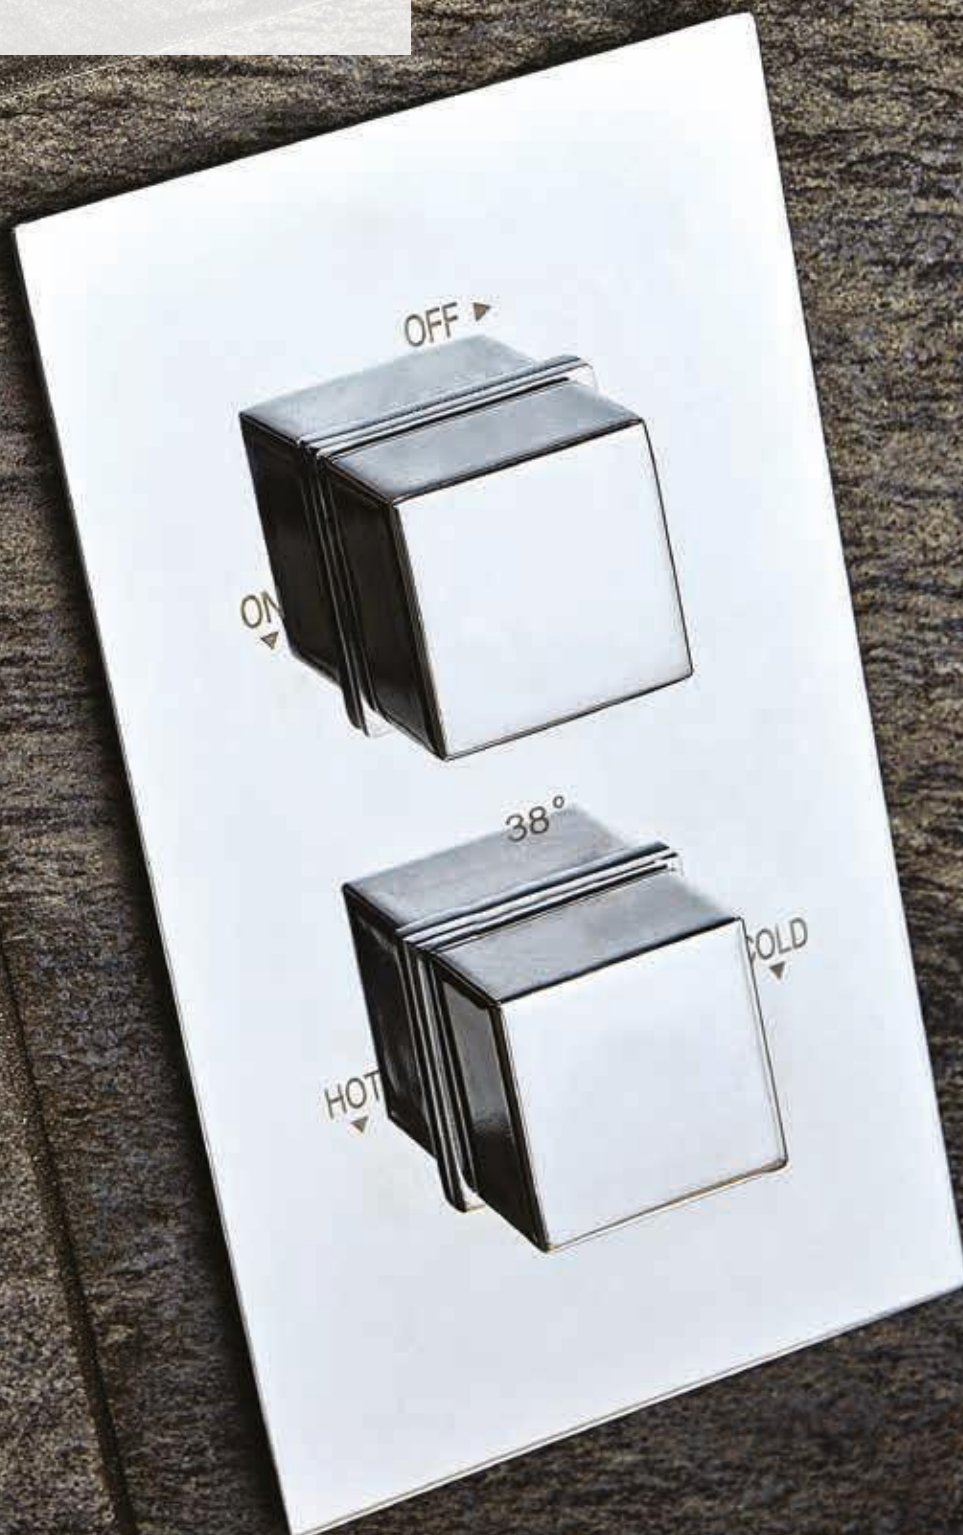

Turn left or right to select accessory one or two

G1/2

61

61

- > Concealed valves for a modern minimal look
- > Recessed for a streamlined appearance
- > Multi control functions
- > Ceramic disc technology for a smooth operation
- > Precise and safe thermostatic control
- > 100% brass construction body and trim set
- > Solid brass face plate
- > Only 75mm depth needed in wall cavity
- > All concealed valves are WRAS approved