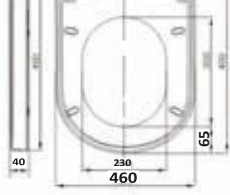

BLACK-COVER&BUTTON	£20.00
--------------------	--------

Rimless Wall Hung Pan

460

Rimless Comfort Height Back To Wall Pan

300
460

Slim Heavy Weight Seat

Wrap Over Seat

DEIA / BELINI BASINS