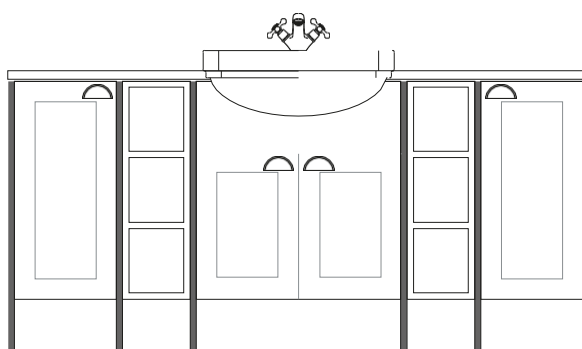

TRADITIONAL FITTED FURNITURE

 **18MM THICK**
DOORS & CARCASS

Oak Carcass

Supermatt Stone Grey

PRODUCTS IN THIS COMBINATION

Fitted Furniture Units

- **300 Door Unit x2**
- **200 Open Unit x2**
- **600 Basin Unit**