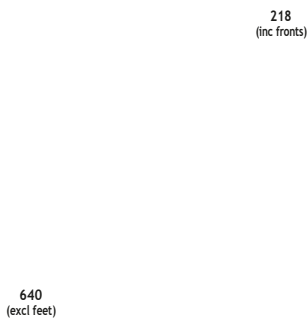

200 SLIM 1 DOOR UNIT

Option to install Floor Standing or Wall Hung

CARCASS OPTIONS

- **Oak**
  BNB2 - 01
- **Dark Grey**
  BNB2 - 02
- **White**

TRADITIONAL PANELS

- **Painted Oak Dark Grey**
  BNB2 - PODGT
- **Painted Oak Mussel**
  BNB2 - POMT
- **Supermatt Stone Grey**

MODERN PANELS

- **Gloss White**
  BNB2 - GLWS
- **Gloss Light Grey**
  BNB2 - GLGS
- **Matt Grey**
- **Avola Grey**
  BNB2 - GAVS
- **Sonoma Oak**
  BNB2 - SONS
- **Supermatt Stone Grey**