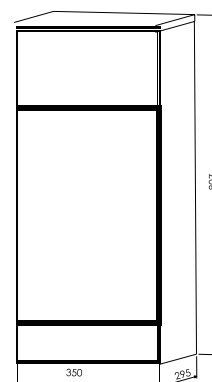

Lanza Tall Unit
Polar White

355w x 1910h x 340d

POLAR-TALLUNIT £399.00