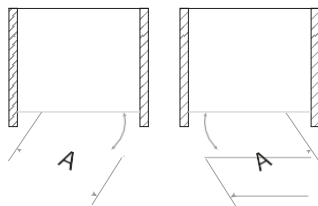

S6 ENCLOSURES

PIVOT DOOR

- > Up to 6mm thick toughened safety glass
- > 1850mm tall
- > Universal design for left or right hand openings
- > Acqua shield glass treatment
- > Lifetime guarantee
- > Large adjustment for out of true walls and easy installation
- > High quality pivot mechanism

PIVOT DOOR

Size	Width mm	Opening Size (A)	Price Inc VAT	Code
700	650 - 690mm	430mm	£325.00	S6-GLASS017
760	710 - 750mm	490 mm	£335.00	S6-GLASS018
800	750 - 790mm	530 mm	£355.00	S6-GLASS019
900	850 - 890mm	630mm	£375.00	S6-GLASS020

SIDE PANEL

Size	Width mm	Price Inc VAT	Code
700	670 - 690mm	£200.00	S6-GLASS025
760	730 - 750mm	£210.00	S6-GLASS026
800	770 - 790mm	£230.00	S6-GLASS027
900	870 - 890mm	£245.00	S6-GLASS028
1000	970 - 990mm	£265.00	S6-GLASS029

EXTENSION PROFILE

Adds 20mm per profile

Price Inc VAT	Code
£80.00	SCUDEXT