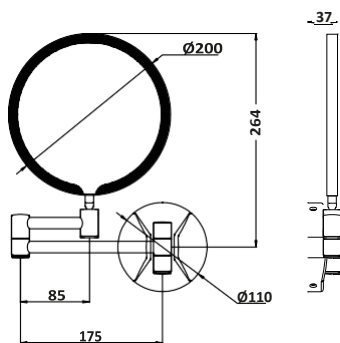

£330.00

MIRRO05RNDMUP

- > 3x magnification on one side
- > 1x magnification on other side
- > LED illumination on each side
- > 200x200mm mirror size
- > Extends 250mm from the wall
- > The mirror automatically illuminates when pulled away from the base and turns off when the mirror is folded back into place

Automatically illuminates when pulled away from wall