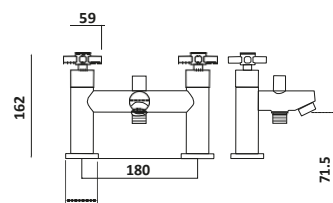

£133.00

TAP131

Provided with push waste
Operating Pressure 0.2 Bar

£110.00

TAP134

Operating Pressure 0.2 Bar

£116.00

TAP135

Operating Pressure 0.2 Bar

£172.00

TAP132

Operating Pressure 0.5 Bar

£196.00

TAP133

Includes shower kit and wall bracket
Operating Pressure 0.5 Bar

50