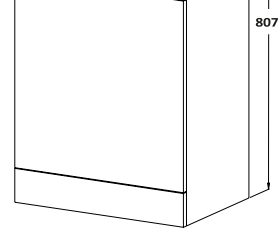

Lanza 600 WC Unit