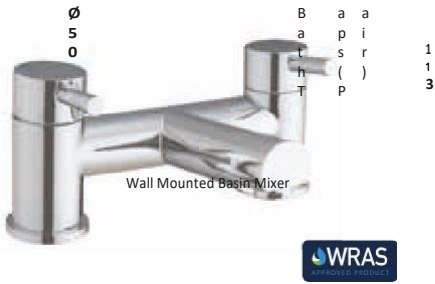

Operating Pressure 0.5 Bar

**Bidet Mixer
With Pop Up Waste**

£104.00

TAP107

Operating Pressure 0.2 Bar

VICTORIA

Mini Mono Basin Mixer £96.00

TAP008
 Provided with push waste
 Operating Pressure 0.2 Bar