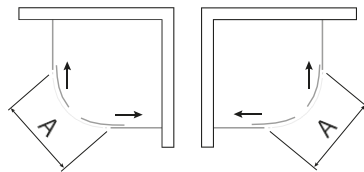

DOUBLE DOOR QUADRANT

- > Up to 6mm thick toughened safety glass
- > 1850mm tall
- > Acqua shield glass treatment
- > Lifetime guarantee
- > Smooth sliding action
- > Large adjustment for out of true walls and easy installation
- > 550mm radius

Size	Width mm	Opening Size (A)	Price Inc VAT	Code
800 x 800	770 - 790mm	400mm	£449.00	S6-GLASS001
900 x 900	870 - 890mm	530 mm	£449.00	S6-GLASS002
900 x 760	870 - 890mm 730 - 750mm	430 mm	£445.00	S6-GLASS003
1000 x 800	970 - 990mm 770 - 790mm	470mm	£495.00	S6-GLASS004
1200 x 800	1170 - 1190mm 770 - 790mm	470mm	£535.00	S6-GLASS005
1200 x 900	1170 - 1190mm 870 - 890mm	530mm	£545.00	S6-GLASS006