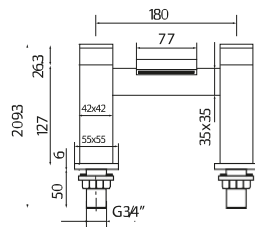

Bath Filler