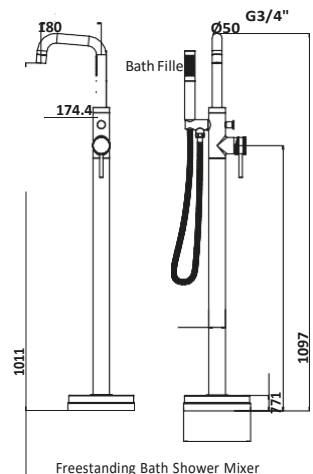

NU-003
Operating Pressure 0.5 Bar

Tall Mono Basin Mixer £229.00

NU-006
Operating Pressure 0.5 Bar

NU-009
Operating Pressure 0.5 Bar

Bath Shower Mixer £319.00

NU-012
Provided with Shower Kit & Wall Bracket
Operating Pressure 0.5 Bar

Wall Mounted Basin Mixer £219.00

NU-015
Operating Pressure 1.0 Bar

Freestanding Bath Shower Mixer £895.00

NU-018
Operating Pressure 1.0 Bar