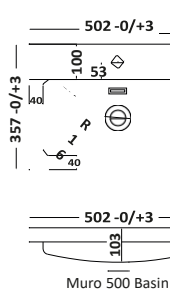

BASIN OVERFLOW COVER
COLOUR OPTIONS AVAILABLE

Page 360