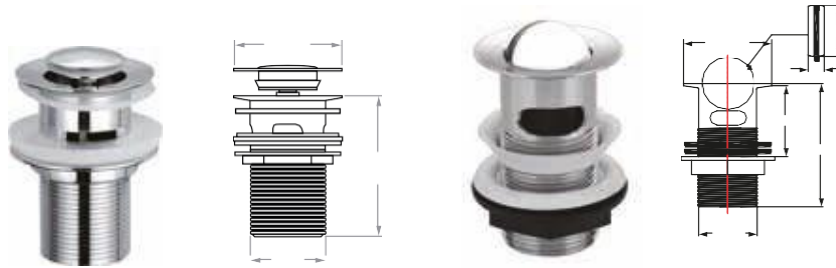

£21.00

Black Square Dome Unslotted Sprung Basin Waste

BLACK95

G1½"

£31.00

COLOURED OVERFLOW INSERTS

Tailor your sink to match the colour scheme of your bathroom with these overflow options. This small extra touch allows you to transform your sink to make it look as if it was made for your bathroom.