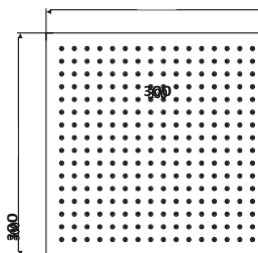

G1/2"

7.5
48.5
5

300mm