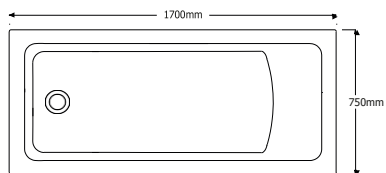

Double Ended 1700 x 700

Double Ended 1700 x 750

Double Ended 1800 x 800

SQUARE ENDED BATHS

Single Ended

Code	Size	Price
BATH-SSQSE1700X700	1700 x 700	£305.00
BATH-SSQSE1700X750	1700 x 750	£360.00

Single Ended 1700 x 700