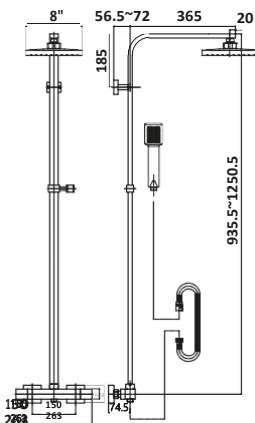

£392.00

Code BLACK008ORB

With adjustable rigid riser

Operating Pressure

0.5 Bar

- > 200mm ultra thin solid metal fixed shower head
- > Easy clean rubber nozzles on main shower head and handset
- > Telescopic riser rail - **adjustable after installation**
- > Electroplated black brass body thermostatic shower valve
- > Adjustable handset holder