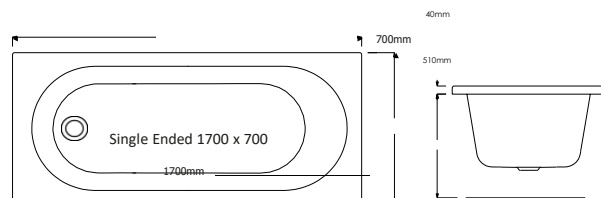

- > Lifetime guarantee
- > Made from the highest quality Lucite acrylic
- > Fully encapsulated baseboards
- > 6mm toughened safety glass bathscreens

ROUND ENDED BATHS

Single Ended

Code	Size	Price
BATH-CRNDSE1600X700	1600 x 700	£285.00
BATH-CRNDSE1700X700	1700 x 700	£285.00
BATH-CRNDSE1700X750	1700 x 750	£343.00