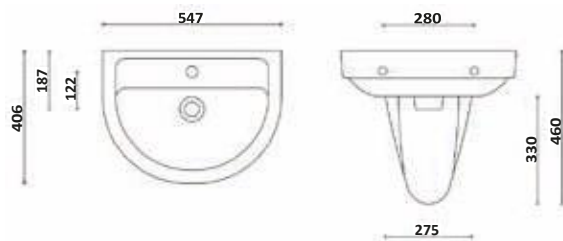

RIMLESS

Revive Rimless Wall Hung Pan & Seat

350w x 400h x 491d

REVIVE-WALLPAN	Wall Hung Pan	£255.00
REVIVE-SEAT	Seat	£70.00
Combined		£325.00

BASIN OVERFLOW COVER
COLOUR OPTIONS AVAILABLE
Page 360

460 Basin & Semi Pedestal