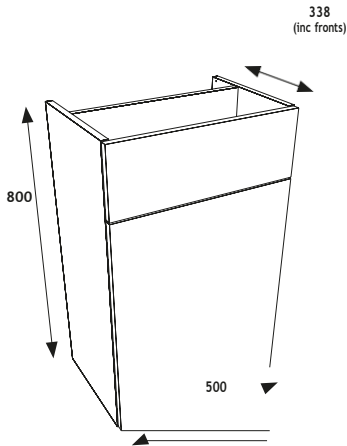

500 WC UNIT

CARCASS OPTIONS

Oak
BDG5 - 01
Dark Grey
BDG5 - 02
White
BDG5 - 03

TRADITIONAL DOORS

Painted Oak Dark Grey
BNG5 - PODGT
Painted Oak Mussel
BNG5 - POMT
Supermatt Stone Grey
BNG5 - STOT
Supermatt Indigo
BNG5 - INDT

MODERN DOORS

Gloss White	Avola Grey
BNG5 - GLWS	BNG5 - GAVS
Gloss Light Grey	Sonoma Oak
BNG5 - GLGS	BNG5 - SONS
Matt Grey	Supermatt Stone Grey
BNG5 - MDGS	BNG5 - STOS

Please state both carcass and door codes when ordering	Total £380.00	Carcass £255.00	Front Panel Pack £125.00