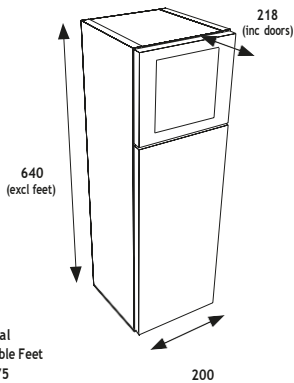

200 SLIM TOILET ROLL CABINET

Option to install Floor Standing or Wall Hung

CARCASS

TRADITIONAL DOORS

MODERN

OPTIONS

DOORS

Oak

BNK2 - 01

Dark Grey

BNK2 - 02

White

BNK2 - 03

Painted Oak Dark Grey

BNK2 - PODGT

Painted Oak Mussel

BNK2 - POMT

Supermatt Stone Grey

BNK2 - STOT

Supermatt Indigo

BNK2 - INDT

Gloss White

BNK2 - GLWS

Gloss Light Grey

BNK2 - GLGS

Matt Grey

BNK2 - MDGS

Avola Grey

BNK2 - GAVS

Sonoma Oak

BNK2 - SONS

Supermatt Stone Grey

BNK2 - STOS

Please state both carcass and door codes when ordering

Total £306.00

Carcass
£205.00

Door Pack
£101.00