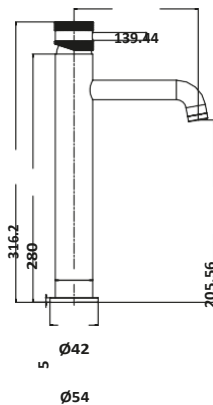

NU-002
Operating Pressure 0.5 Bar

NU-005
Operating Pressure 0.5 Bar

NU-008
Operating Pressure 0.5 Bar

Bath Shower Mixer £319.00

NU-011
Provided with Shower Kit & Wall Bracket
Operating Pressure 0.5 Bar

Wall Mounted Basin Mixer £219.00

NU-014
Operating Pressure 1.0 Bar

Freestanding Bath Shower Mixer £895.00

NU-017
Operating Pressure 1.0 Bar