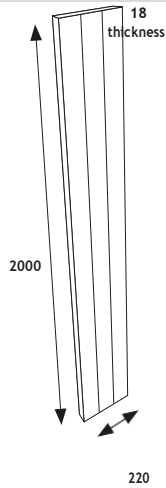

SLIMLINE TALL END PANEL

- Painted Oak Dark Grey
  TNEND - PODGT
- Painted Oak Mussel
  TNEND - POMT
- Supermatt Stone Grey
  TNEND - STOT
- Supermatt Indigo
  TNEND - INDT

Price
£185.00