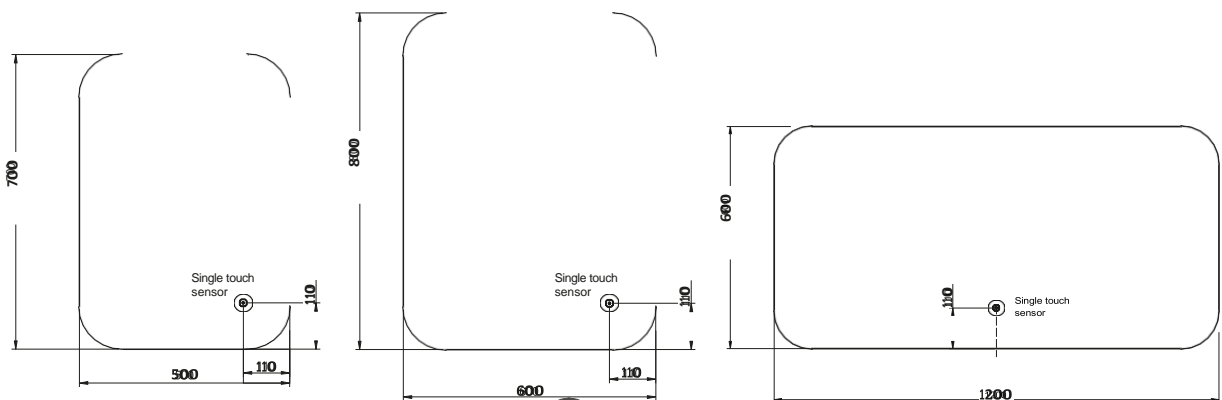

Aura LED Mirror with Demister Pad and Shaver Socket 600 x 1200mm

£575.00

AURA-600X1200SHVR