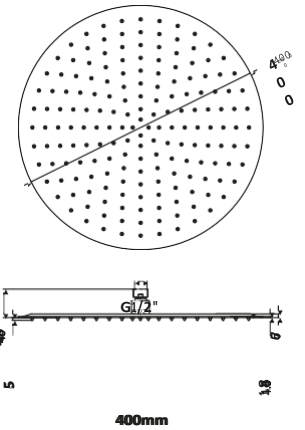

400mm

Chrome Round Shower Heads

SH002	Round Fixed Head 200mm	£54.00
SH005	Round Fixed Head 300mm	£108.00
SH008	Round Fixed Head 400mm	£123.00

Operating Pressure 0.2 Bar

Black Round Shower Heads

BLACK013ORB	Round Fixed Head 200mm	£54.00
BLACK014ORB	Round Fixed Head 300mm	£108.00

Operating Pressure 0.2 Bar