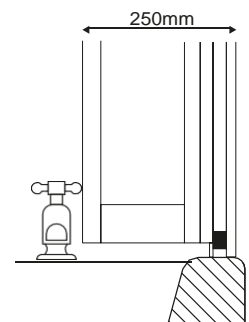

5 Panel screen in the folded away and stored position.