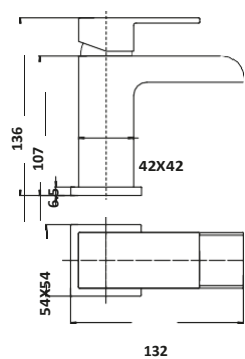

Mono Basin Mixer