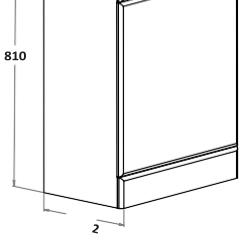

Lanza 500 WC Unit