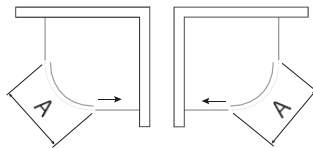

S6 ENCLOSURES

SINGLE DOOR QUADRANT

- > Up to 6mm thick toughened safety glass
- > 1850mm tall
- > Universal design for left or right hand openings
- > Acqua shield glass treatment
- > Lifetime guarantee
- > Smooth sliding action
- > Large adjustment for out of true walls and easy installation
- > 550mm radius

Size	Width mm	Opening Size (A)	Price Inc VAT	Code
800 x 800	770 - 790mm	420mm	£490.00	S6-GLASS007
900 x 900	870 - 890mm	440 mm	£540.00	S6-GLASS008
900 x 760	870 - 890mm 730 - 750mm	440 mm	£520.00	S6-GLASS009
1000 x 800	970 - 990mm 770 - 790mm	420mm	£540.00	S6-GLASS010
1200 x 800	1170 - 1190mm 770 - 790mm	420mm	£575.00	S6-GLASS011
1200 x 900	1170 - 1190mm 870 - 890mm	440mm	£595.00	S6-GLASS012