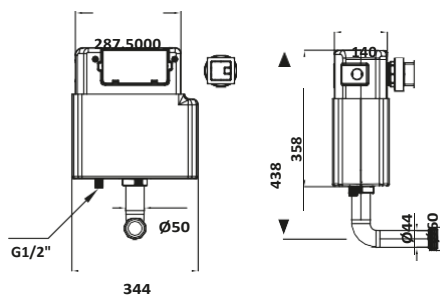

Concealed Cistern

Concealed Cistern with Polystyrene Jacket and Square Button £144.00

CISTERN001

- > Slimline design, perfect for small cloakroom units
- > Top access and front access
- > 3 and 6 litre flushing option
- > Polystyrene jacket reduces flush noise and stops condensation