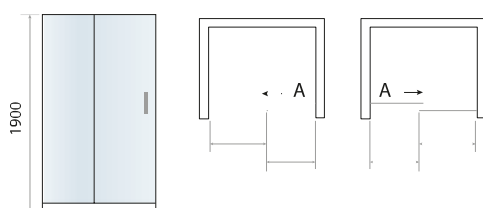

S8 ENCLOSURES

SLIDING DOOR

- > Up to 8mm thick toughened safety glass
- > 1900mm tall
- > Universal design for left or right hand openings
- > Concealed fixings
- > Acqua shield glass treatment
- > Lifetime guarantee
- > Smooth sliding action
- > Soft open buffers
- > Large adjustment for out of true walls and easy installation

SLIDING DOOR

Size	Width mm	Opening Size (A)	Price Inc VAT	Code
1000	950 - 990mm	385mm	£550.00	SCUD10SLID
1100	1050 - 1090mm	432mm	£580.00	SCUD11SLID
1200	1150 - 1190mm	485mm	£600.00	SCUD12SLID
1400	1350 - 1390mm	585mm	£650.00	SCUD14SLID
1600	1550 - 1590mm	635mm	£700.00	SCUD16SLID
1700	1650 - 1690mm	635mm	£750.00	SCUD17SLID

SIDE PANEL

Size	Width mm	Price Inc VAT	Code
700	670 - 690mm	£260.00	SCUD700SP
760	730 - 750mm	£260.00	SCUD760SP
800	770 - 790mm	£260.00	SCUD800SP
900	870 - 890mm	£300.00	SCUD900SP

EXTENSION PROFILE

Adds 20mm per profile

Price Inc VAT	Code
£80.00	SCUDEXT