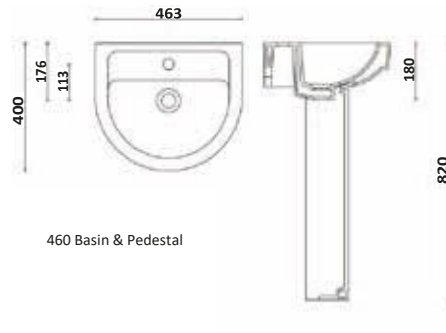

460 Basin & Pedestal