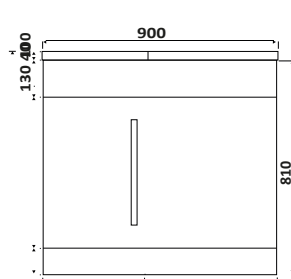

Optional Lili Handle
Matt Black

L-HANDLE-BLACK	£22.00 (each)
----------------	---------------

Left Hand

(please state left or right hand when ordering)

Right Hand

400

LILI 1100

- > 18mm solid carcass
- > Soft close doors / drawers
- > 1 tap hole option only
- > Polymarble basin
- > All units apart from White Gloss made in UK