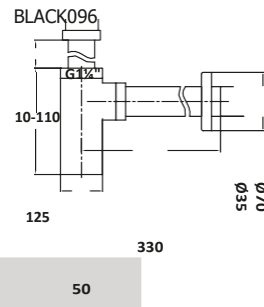

Square Bottle Trap £82.00

BT03