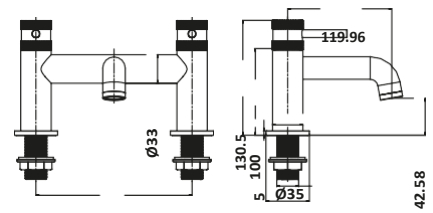

NU-002
Operating Pressure 0.5 Bar

NU-005
Operating Pressure 0.5 Bar

NU-008
Operating Pressure 0.5 Bar

Bath Shower Mixer £319.00

NU-011
Provided with Shower Kit & Wall Bracket
Operating Pressure 0.5 Bar

Wall Mounted Basin Mixer £219.00

NU-014
Operating Pressure 1.0 Bar

Freestanding Bath Shower Mixer £895.00

NU-017
Operating Pressure 1.0 Bar