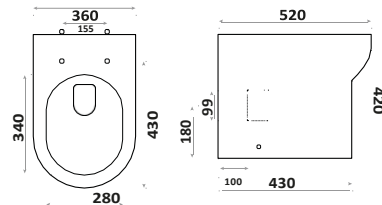

Back to Wall Pan