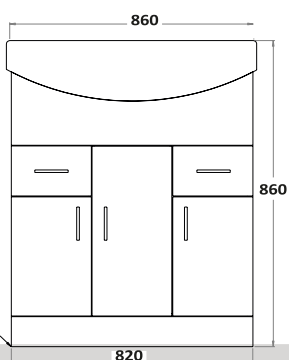

Optional Lanza Handle
Matt Black

LANZA-HANDLE-BLACK £22.00 (each)