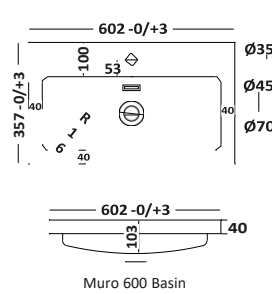

BASIN OVERFLOW COVER
COLOUR OPTIONS AVAILABLE

Page 360