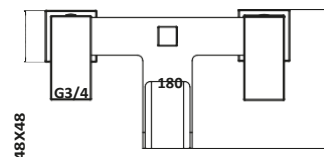

TAP008
Provided with push waste
Operating Pressure 0.2 Bar

TAP001
Provided with push waste
Operating Pressure 0.2 Bar

Wall Mounted Basin Mixer £164.00

TAP009
Operating Pressure 0.2 Bar

Bath Filler £198.00

TAP002
Operating Pressure 0.5 Bar

TAP003
Provided with shower kit and wall bracket
Operating Pressure 0.5 Bar