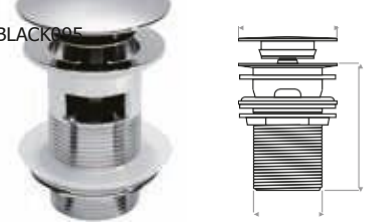

£21.00

Black Square Dome Unslotted Sprung Basin Waste

BLACK95

G1½"

£31.00

COLOURED OVERFLOW INSERTS

Tailor your sink to match the colour scheme of your bathroom with these overflow options. This small extra touch allows you to transform your sink to make it look as if it was made for your bathroom.