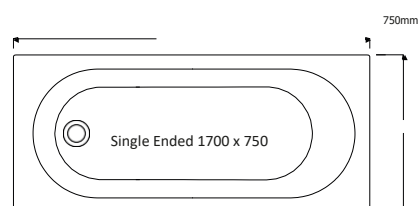

- > Lifetime guarantee
- > Made from the highest quality Lucite acrylic
- > Fully encapsulated baseboards
- > 6mm toughened safety glass bathscreens

ROUND ENDED BATHS

Single Ended

Code	Size	Price
BATH-CRNDSE1600X700	1600 x 700	£285.00
BATH-CRNDSE1700X700	1700 x 700	£285.00
BATH-CRNDSE1700X750	1700 x 750	£343.00