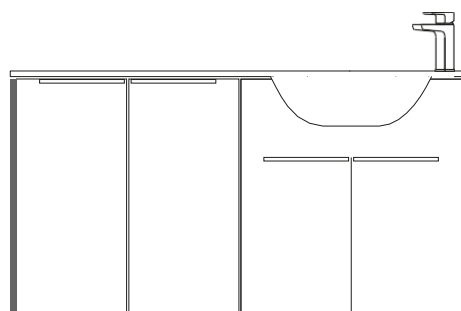

PRODUCTS IN THIS COMBINATION

Fitted Furniture Units

- **500 Slim WC Unit**
- **200 Slim 1 Door Unit**
- **300 Slim 1 Door Unit x2**
- **600 Slim Basin Unit**

Mirror

- **600 Double Mirror Wall Unit**

Basin and Worktop

- **Right Hand Slim 1244 Integrated Basin and Worktop**
- **Pure White Solid Worktop 1264 x 230 (cut to size)**

Handles

- **Straight Edge 600 Cabinet Pair Pack A x2**
- **Straight Edge 200 Cabinet Single Pack C**

Tap

- **Muro Mono Basin Mixer**

Back to Wall Pan

- **Middleton**

Fitted Furniture Panels and Plinths (cut to size)

- **Slimline Base End Panel x2**
- **Wall End Panel x4**