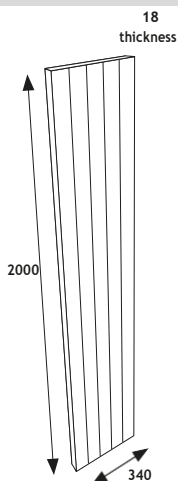

Price
£70.00

STANDARD TALL END PANEL

Painted Oak Dark Grey

TDEND - PODGT

Painted Oak Mussel

TDEND - POMT

Supermatt Stone Grey

TDEND - STOT