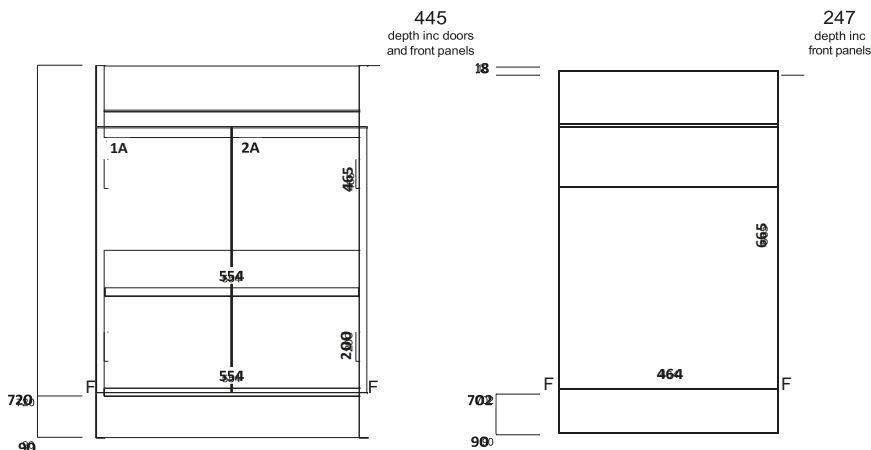

600CAB-LILI-WTE	
Vanity Unit	£250.00
THIN600BASIN	
600 x 450 Thin Ceramic Basin	£227.00
Combined	£477.00

600CAB-LILI-AGREY	
Vanity Unit	£280.00
THIN600BASIN	
600 x 450 Thin Ceramic Basin	£227.00
Combined	£507.00

600CAB-LILI-MATTGREY	
Vanity Unit	£330.00
THIN600BASIN	
600 x 450 Thin Ceramic Basin	£227.00
Combined	£557.00

Code LILI-500WCUNIT-GWTE

Code LILI-500WCUNIT-GREY

Code LILI-500WCUNIT-MATTGREY

L-HANDLE-BLACK £22.00 (each)

- > 18mm solid carcass
- > Ceramic basin
- > 1 tap hole option only
- > 1 Internal shelf
- > 600 x 450 basin unit
- > Soft close doors
- > Supplied in White Gloss, Avola Grey or Matt Grey
- > All units apart from White Gloss made in UK