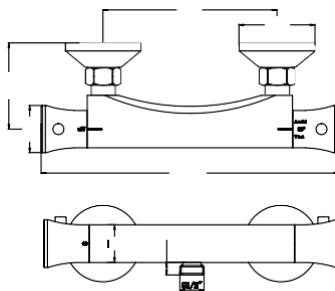

TIDY BATHROOM TAPS AND SHOWERS

Tidy Rigid Riser Shower Kit Thermostatic Valve with Rigid Riser Kit

£189.00

Brass body thermostatic valve
SHOWER008

Shower Kit

Round Brass Body Valve,
Riser Kit and Fast Fix Brackets £113.00