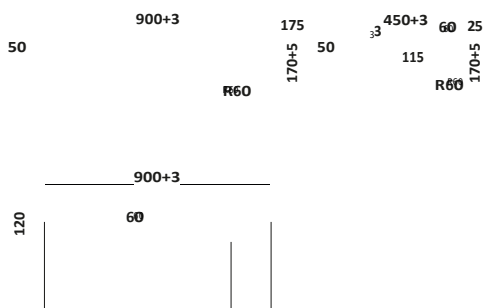

Bella 900 Basin