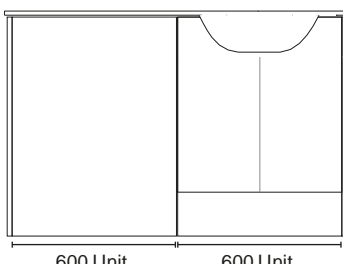

600 Unit   600 Unit

Combined Length of Units
1236mm (inc. end panels)