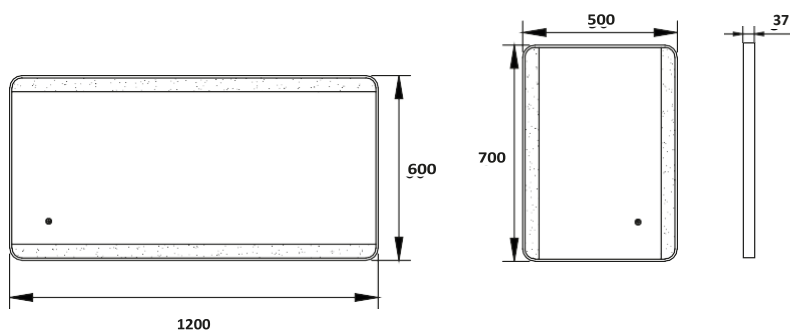

EASY-TOUCH
Colour change at the touch of a button