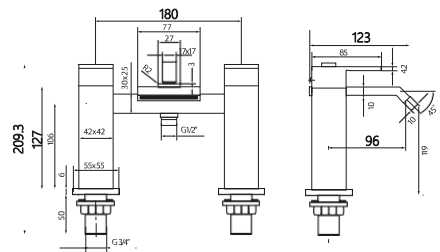

Bath Shower Mixer