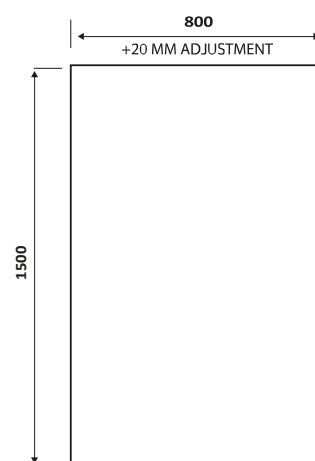

Acqua Arm Bath Screen Single Panel

Acqua Arm 6mm Single Pane Bath Screen
1500 x 800mm

£300.00

AQUAARMSGLPAN

- > 6mm toughened safety glass
- > 20mm adjustment for easy installation and adjustment
- > Chromed metal top and bottom hinge - not plastic
- > Bright reflective polished profiles