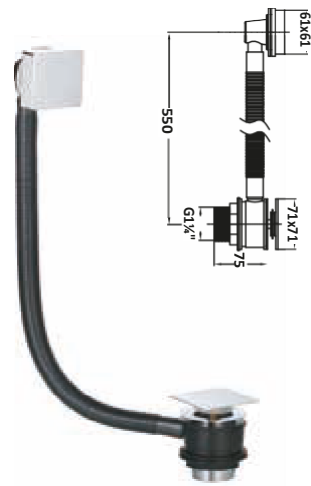

Round Bath

£28.00

With sprung EasyClean waste and overflow

WASTE90

Square Bath

£60.00

With sprung waste and overflow

WA98