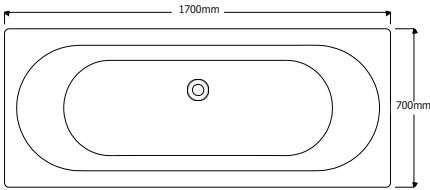

Double Ended

Code	Size	Price
BATH-CRNDDE1700X700	1700 x 700	£348.00
BATH-CRNDDE1700X750	1700 x 750	£408.00
BATH-CRNDDE1800X800	1800 x 800	£493.00

Double Ended 1700 x 700