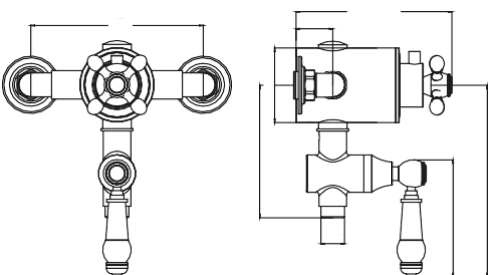

BARVALVEBLK002ORB
Cool Touch
Operating Pressure 0.5 Bar