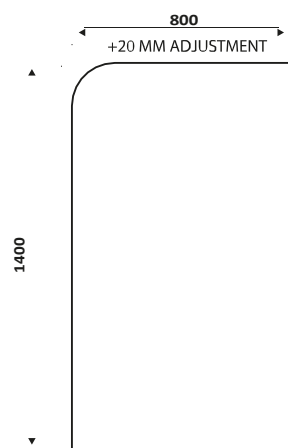

Square Edge 6mm Thick Bath Screen

Square Edge 6mm Bath Screen
1400 x 800mm

£150.00

LS099N

- > 6mm toughened safety glass
- > 20mm adjustment for easy installation and adjustment
- > Chromed metal top and bottom hinge - not plastic
- > Bright reflective polished profiles

Radius Edge 6mm Thick Bath Screen

Radius Edge 6mm Bath Screen
1400 x 800mm

£150.00

LS010N

- > 6mm toughened safety glass
- > 20mm adjustment for easy installation and adjustment
- > Chromed metal top and bottom hinge - not plastic
- > Bright reflective polished profiles