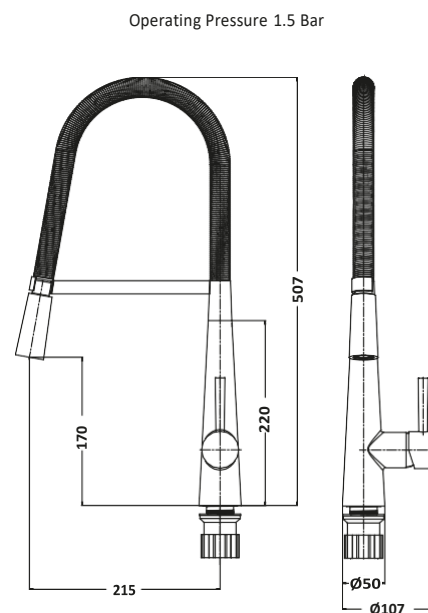

KITCHEN TAPS

FLUSSO

KT39

NICK39

HARROGATE

KT13

NICK13