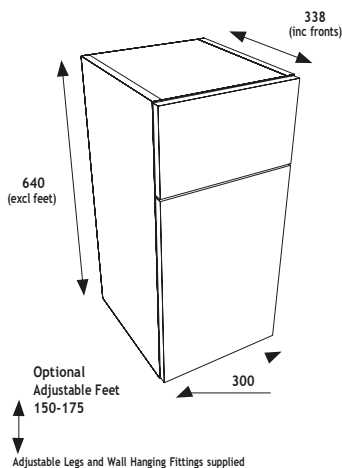

300 1 DRAWER 1 DOOR UNIT

Option to install Floor Standing or Wall Hung

CARCASS OPTIONS

Oak
BDC3 - 01
Dark Grey
BDC3 - 02
White
BDC3 - 03

TRADITIONAL PANELS

Painted Oak Dark Grey
BDC3 - PODGT
Painted Oak Mussel
BDC3 - POMT
Supermatt Stone Grey
BDC3 - STOT
Supermatt Indigo
BDC3 - INDT

MODERN PANELS

Gloss White	Avola Grey
BDC3 - GLWS	BDC3 - GAVS
Gloss Light Grey	Sonoma Oak
BDC3 - GLGS	BDC3 - SONS
Matt Grey	Supermatt Stone Grey
BDC3 - MDGS	BDC3 - STOS

Please state both carcass and door codes when ordering	Total £390.00	Carcass £277.00	Front Panel Pack £113.00