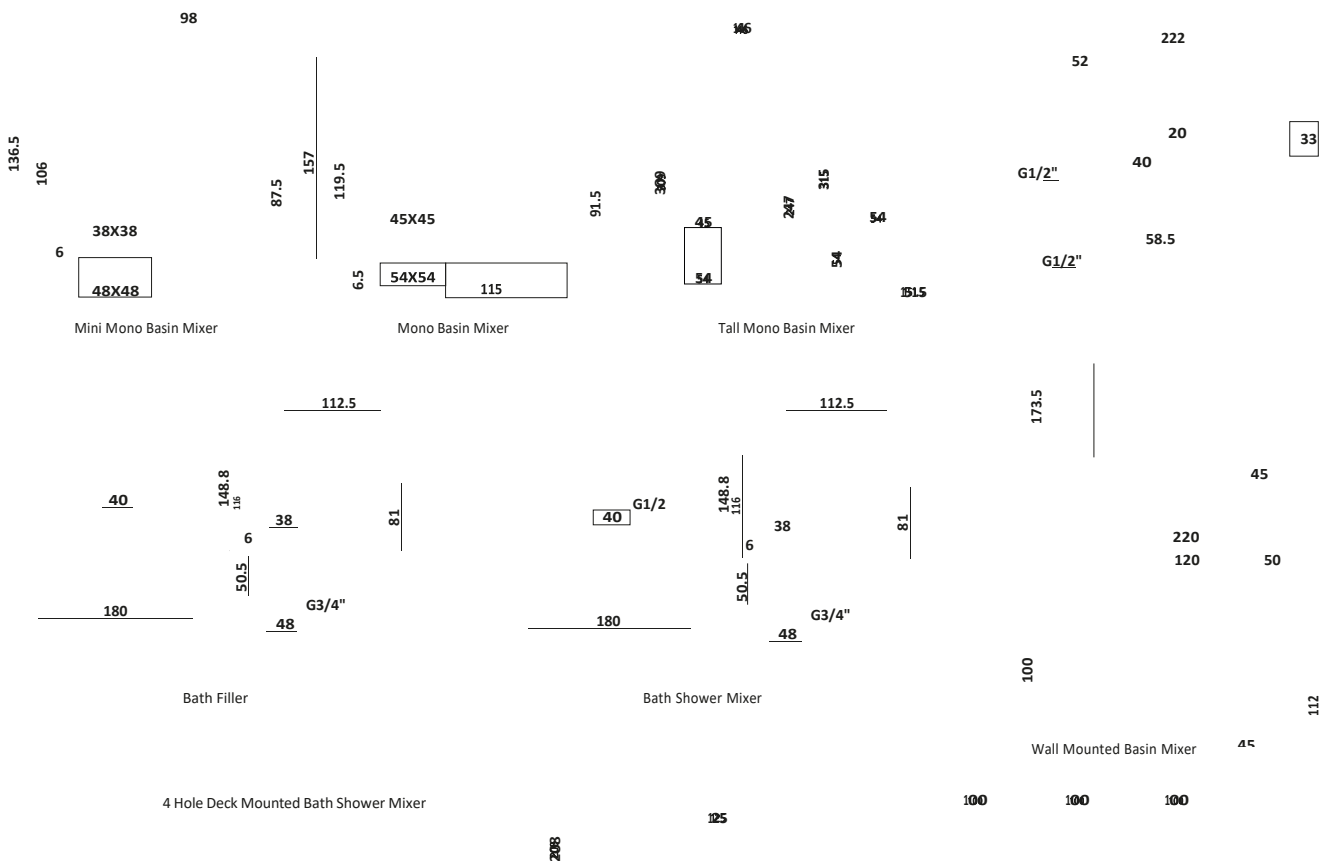

Mini Mono Basin Mixer
TAP034
Push waste included
Operating pressure 0.2 bar

£90.00

Mono Basin Mixer
TAP031
Push waste included
Operating pressure 0.2 bar

£95.00

Tall Mono Basin Mixer £170.00
TAP252
Operating pressure 0.2 bar

Wall Mounted Basin Mixer £145.00
TAP253
Operating pressure 0.2 bar

Bath Filler £160.00
TAP032
Operating pressure 0.5 bar

Bath Shower Mixer £225.00
TAP033
Includes shower kit and wall bracket
Operating pressure 0.5 bar

4 Hole Deck Mounted Bath Shower Mixer £244.00
TAP254
With diverter
Operating pressure 0.2 bar