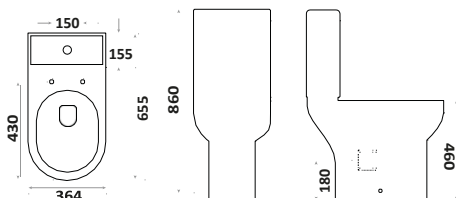

BASIN OVERFLOW COVER
COLOUR OPTIONS AVAILABLE