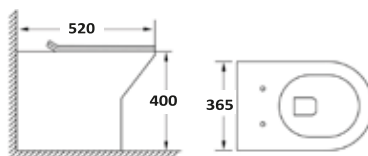

Middleton Rimless Open Back Pan, Including Cistern & Soft Close Seat

360w x 780h x 590d
Roughing-In 212mm
Side Clearance 115mm

MIDDLETON-OPENPAN	Open Back Pan	£215.00
MIDDLETON-CISTERN	Cistern inc Fittings	£92.00
999-SEAT-SLIM	Soft Close Seat	£57.00
Combined		£364.00

Middleton Rimless Back to Wall Pan & Soft Close Seat

365w x 400h x 520d

MIDDLETON-BTW-PAN	Back to Wall Pan	£229.00
999-SEAT-SLIM	Soft Close Seat	£57.00
Combined		£286.00

Middleton Rimless Closed Back Pan Including Cistern & Soft Close Seat

360w x 780h x 590d

MIDDLETON-CLOSEPAN	Closed Back Pan	£245.00
MIDDLETON-CISTERN	Cistern inc Fittings	£92.00
999-SEAT-SLIM	Soft Close Seat	£57.00
Combined		£394.00

Middleton Semi-Recessed Basin

560w x 160h x 470d

MIDDLETON-RECESSED	£155.00

Middleton Slim Heavy Weight Seat

Soft Close

999-SEAT-SLIM	£57.00

Tailored Finishes

Obtain a perfectly styled bathroom with these extra additions to the Middleton WCs.

Black push button for ceramic cisterns and black toilet hinge cover caps

BLACK-COVER&BUTTON	£20.00

BASIN OVERFLOW COVER
COLOUR OPTIONS AVAILABLE

Page 360