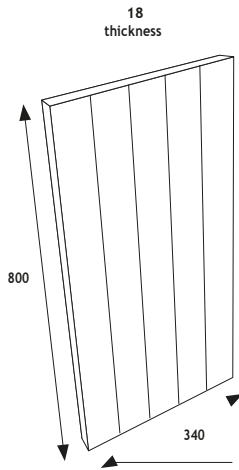

STANDARD BASE END PANEL

- Painted Oak Dark Grey
  BDEND - PODGT
- Painted Oak Mussel
  BDEND - POMT
- Supermatt Stone Grey
  BDEND - STOT
- Supermatt Indigo
  BDEND - INDT

Price
£95.00