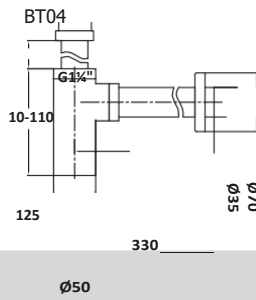

Brushed Brass
Bath Pop-Up

£58.00

Waste and overflow

BRASSBW001

BASIN TRAPS

Basic Bottle Trap £50.00

BT01

Brass Minimalist Bottle Trap £95.00