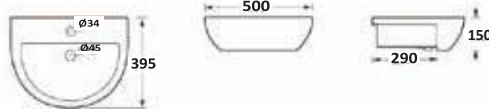

Semi Recessed Basin