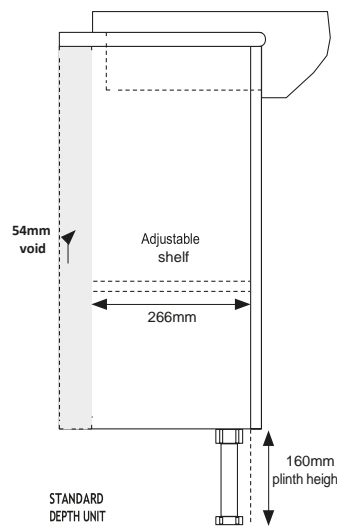

CONCEALING PIPEWORK

Pipework is essential for a functioning bathroom, however it can be unsightly unless it's concealed. When you choose our fitted furniture, you can hide any pipes behind units, whether they run along skirting boards or up walls.

The furniture is designed with a plinth height of 160mm, so even soil pipes can run under the units. In addition, units feature a void at the back that allows pipes to run along the walls while keeping them concealed. To make this operate effectively, your fitter will notch out the side panel of the unit where the pipe travels.