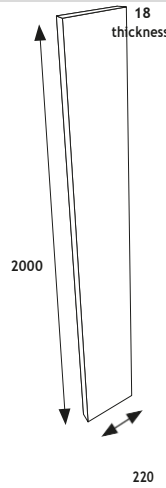

MODERN

PANELS

Gloss White TNEND - GLWS	Avola Grey TNEND - GAVS
Gloss Light Grey TNEND - GLGS	Sonoma Oak TNEND - SONS
Matt Grey TNEND - MDGS	Supermatt Stone Grey TNEND - STOS

Price
£175.00