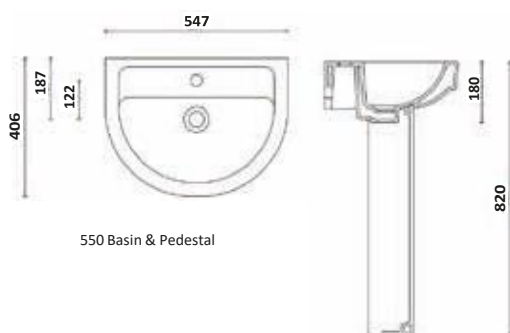

550 Basin & Pedestal