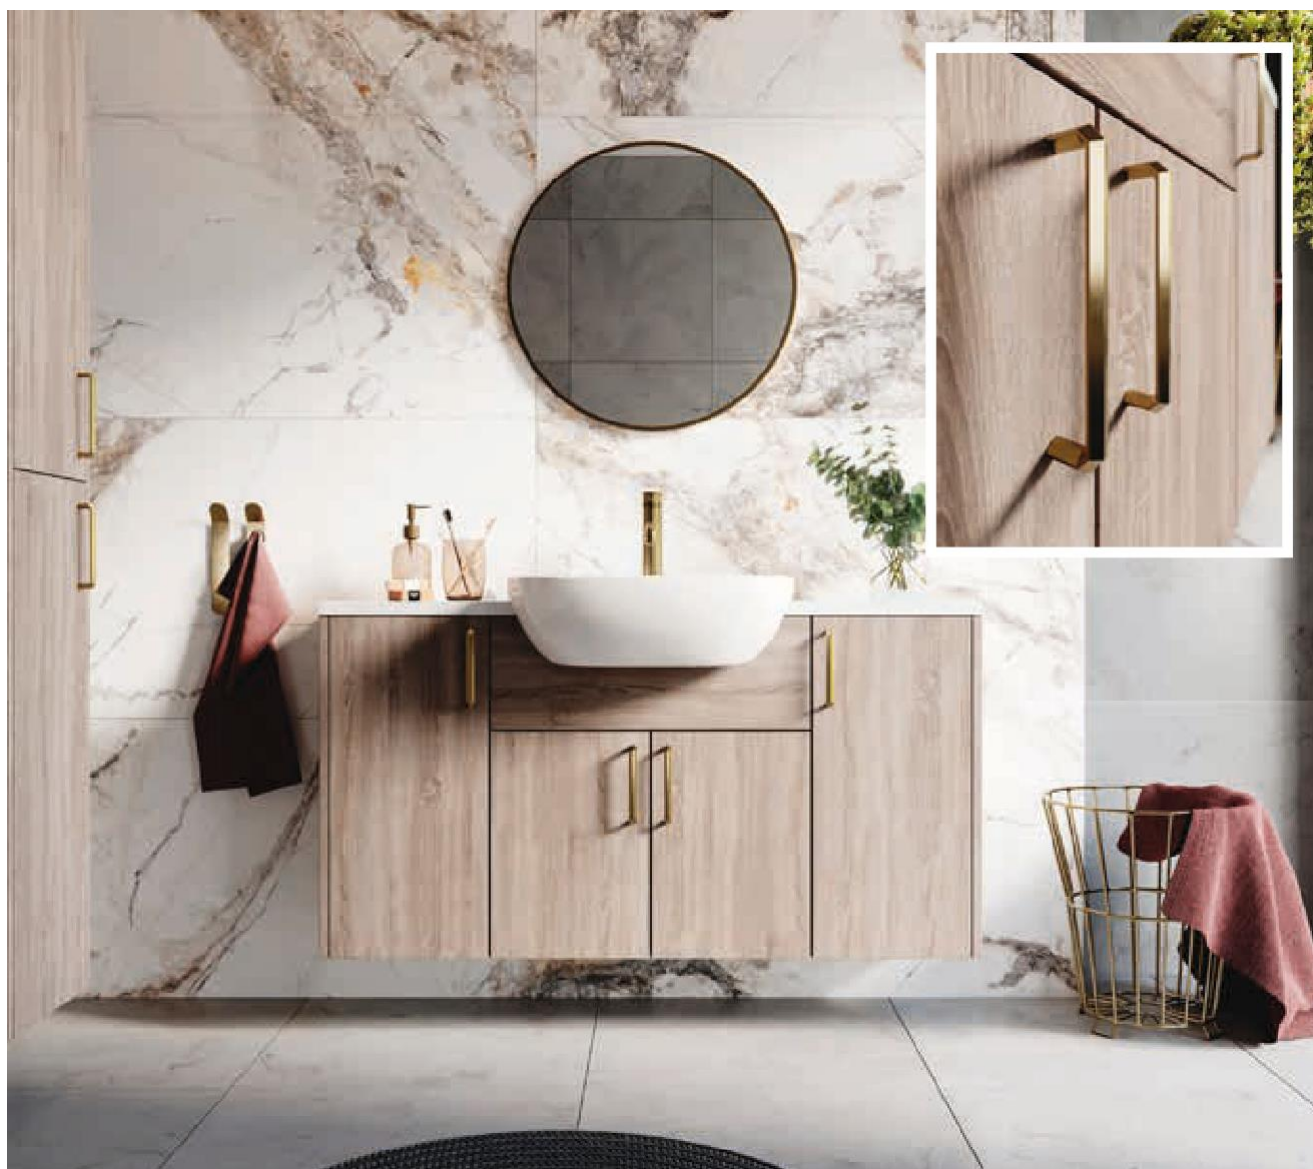

18MM THICK
DOORS & CARCASS

Matt Dark Grey

MODERN FITTED FURNITURE

 **18MM THICK**
DOORS & CARCASS

Sonoma Oak

PRODUCTS IN THIS COMBINATION

Fitted Furniture Units

- **300 1 Door Unit x2**
- **600 Basin Unit**