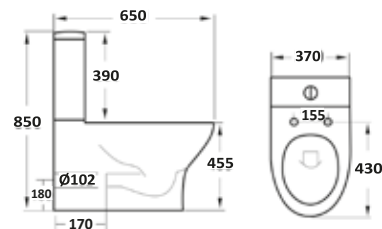

Rimless Comfort Height Closed Back Pan & Cistern