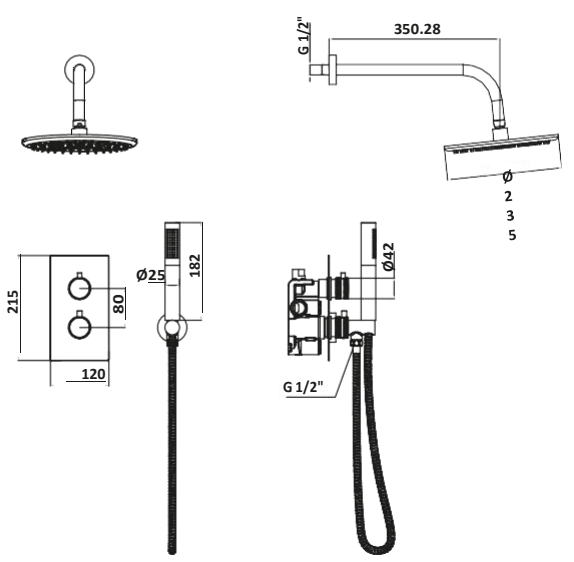

CORE

SUPPLIED WITH 2 MORE OPTIONS - DIAMOND CROSS HATCH DE
TAYLOR AS SEEKING THE APPEARANCE

Code NU-028
Operating Pressure 1.0 Bar

Black Round Handle, Handset & Mounting Bracket
£595.00

Code NU-029
Operating Pressure 1.0 Bar

Brushed Brass Round Handle, Handset & Mounting Bracket
£595.00

Code NU-030
Operating Pressure 1.0 Bar