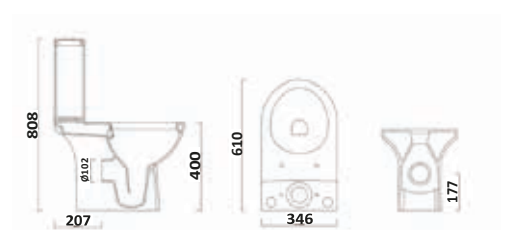

Open Back Pan & Cistern