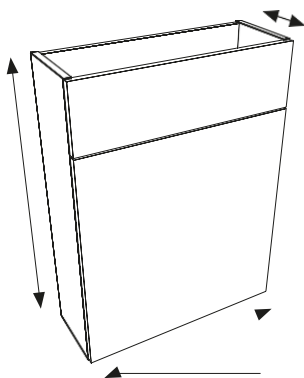

600

Supermatt Indigo

BNF6 - INDT

Please state both carcass and door codes when ordering

Total £384.00

Carcass
£254.00

Door Pack
£130.00