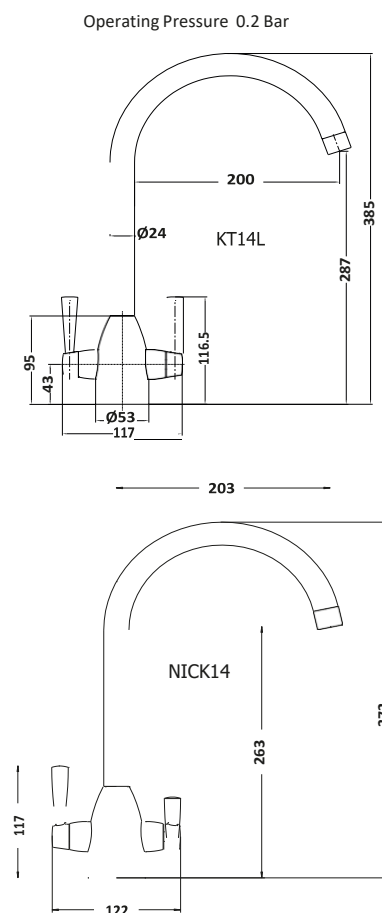

KINGSTON

KT12

NICK12

MARLO

KT14L

NICK14