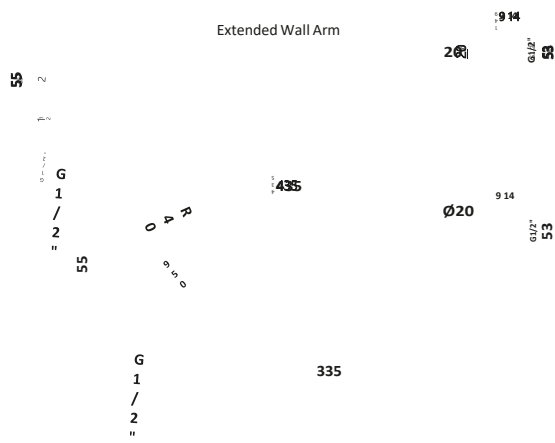

Round Wall Arm

WALLARM002
WALLARM005

Round Wall Arm

Round Extended Wall Arm

£54.00
£62.00

BLACK012ORB
Operating Pressure 0.2 Bar

£55.00