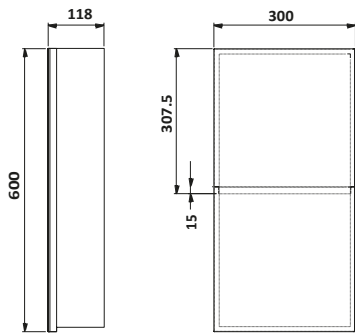

MIRROR CABINETS

Single Door Stainless Steel Cabinet

£108.00

SSCB01