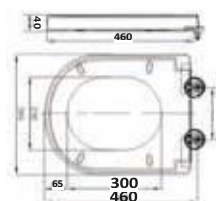

Rimless Back to Wall Pan

BASIN OVERFLOW COVER
COLOUR OPTIONS AVAILABLE

Page 360