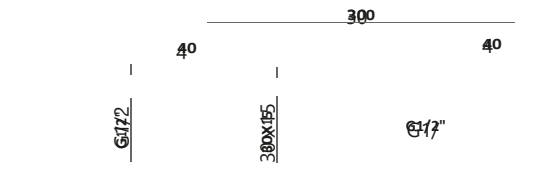

Black Square Shower Wall Arm

BLACK005ORB
Operating Pressure 0.2 Bar

£71.00

Round Ceiling Mounted Wall Arm

CEILINGARM002

£54.00

Black Round Shower Ceiling Arm

BLACK015ORB
Operating Pressure 0.2 Bar

£54.00