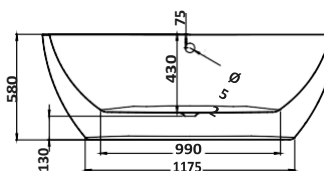

1555 x 745

(Waste and overflow not included)

Onyx

Gloss White 1555 x 745
BATH-DE1555

£1,525.00

Gloss White 1655 x 745
BATH-DE1655

£1,525.00

1655 x 745