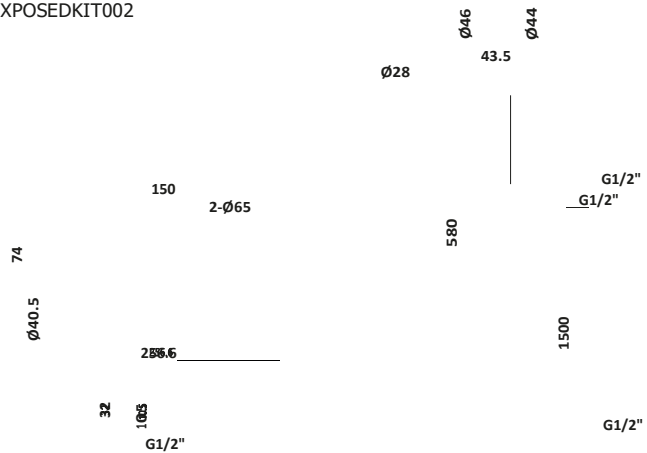

Shower Kit

Round Brass Body Valve,
Riser Kit and Fast Fix Brackets £113.00

- > With adjustable riser rail shower kit
- > Includes fast fix brackets

EXPOSEDKIT002