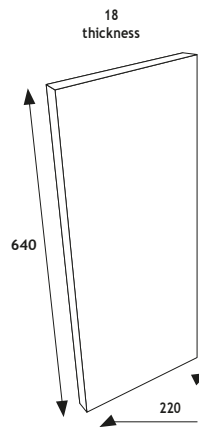

Gloss White

WNEND - GLWS

Gloss Light Grey

WNEND - GLGS

Matt Grey

WNEND - MDGS

Avola Grey

WNEND - GAVS

Sonoma Oak

WNEND - SONS

Supermatt Stone Grey

WNEND - STOS

Price
£70.00

Price
£70.00