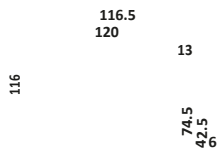

3 Hole Bath Mixer