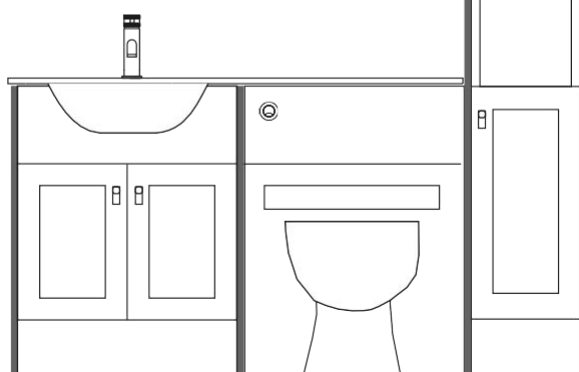

INTERNAL CARCASS FINISH

Oak

Dark Grey

White

TRADITIONAL FITTED FURNITURE

18MM THICK
DOORS & CARCASS

Oak Carcass

Supermatt Indigo