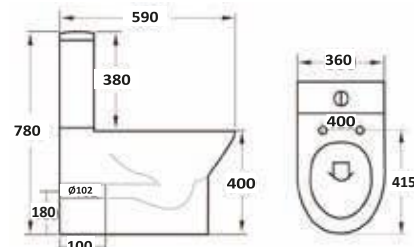

Page 360

Semi Recessed Basin

230
365

Slim Heavy Weight Seat

125

Rimless Closed Back Pan & Cistern

PORTO

**Porto Open Back Pan
Including Cistern & Wrap Over Seat**