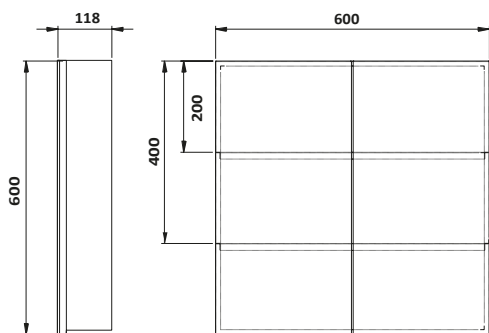

Double Door Stainless Steel Cabinet

£193.00

SSCB02