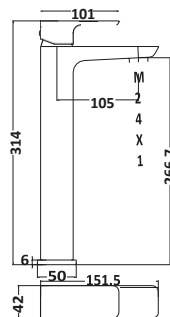

4 Hole Bath Mixer