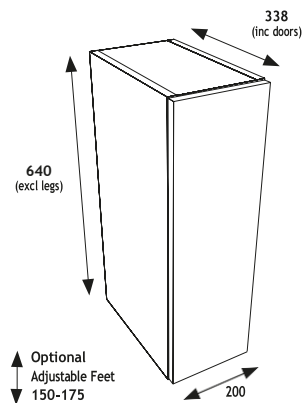

200 1 DOOR UNIT

Option to install Floor Standing or Wall Hung

CARCASS
OPTIONS

Oak

Dark Grey

White

TRADITIONAL DOORS

Painted Oak Dark Grey

Painted Oak Mussel

Supermatt Stone Grey

Supermatt Indigo

MODERN
DOORS

Gloss White

Gloss Light Grey

Matt Grey

Avola Grey

Sonoma Oak

Supermatt Stone Grey

Please state both carcass and door codes when ordering

Total £779.00

Carcass
£202.00

Door Pack
£77.00