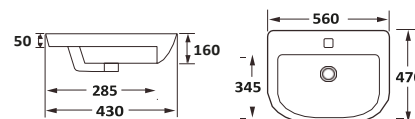

Semi-Recessed Basin