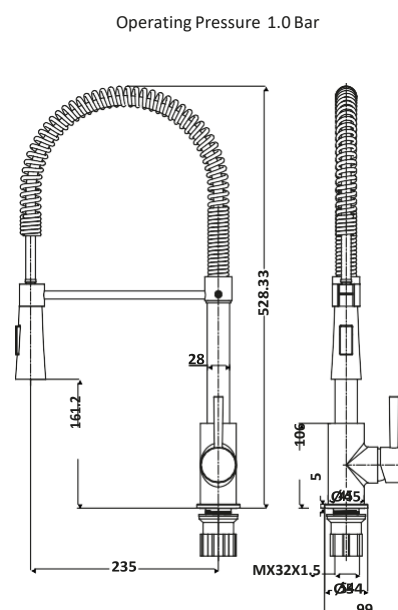

ROSSI

£167.00

KT37

TIRARE

£181.00

KT38

£199.00

NICK38