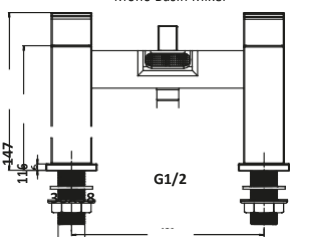

TAP008
Provided with push waste
Operating Pressure 0.2 Bar

TAP001
Provided with push waste
Operating Pressure 0.2 Bar

Wall Mounted Basin Mixer £164.00

TAP009
Operating Pressure 0.2 Bar

Bath Filler £198.00

TAP002
Operating Pressure 0.5 Bar

TAP003
Provided with shower kit and wall bracket
Operating Pressure 0.5 Bar