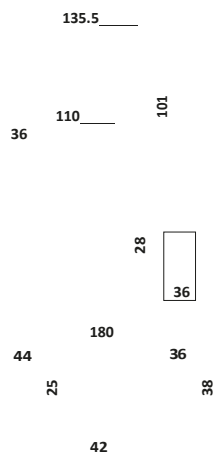

Bath Filler	£205.00	Bath Shower Mixer	£232.00	Wall Mounted Bath Mixer	£167.00
TAP242		TAP243		TAP249	
Operating Pressure 0.5 Bar		Provided with Shower Kit & Wall Bracket		Operating Pressure 0.5 Bar	
		Operating Pressure 0.5 Bar			

3 Hole Bath Mixer	£266.00	4 Hole Bath Mixer	£284.00	Freestanding Bath Shower Mixer	£587.00
TAP246		TAP247		TAP240	
Operating Pressure 0.5 Bar		Provided with Shower Kit		Operating Pressure 0.5 Bar	
		Operating Pressure 0.5 Bar			

Bath Filler

Freestanding Bath Shower Mixer