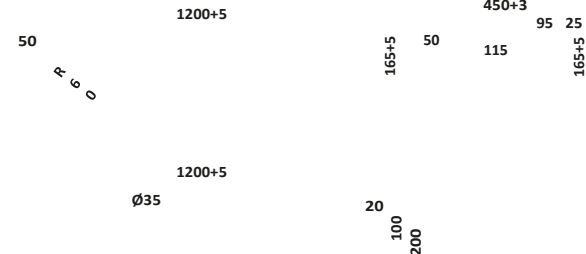

Bella 500 Basin

Bella 600 Basin

Bella 900 Basin

Bella 1200 Basin

200 Ø35
 Ø42
 R40 25

CARLO 1000

- > 18mm solid carcass
- > Slim furniture units
- > Soft close doors
- > Chrome handles
- > Polymarble basin
- > 1 tap hole option only