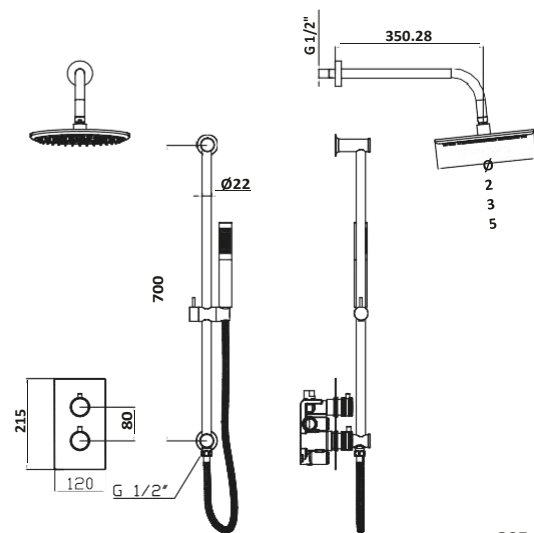

Code NU-022
Operating Pressure 1.0 Bar

Black Round Handle, Head & Handset Riser Kit
£595.00

Code NU-023
Operating Pressure 1.0 Bar

Brushed Brass Round Handle, Head & Handset Riser Kit
£595.00

Code NU-024
Operating Pressure 1.0 Bar