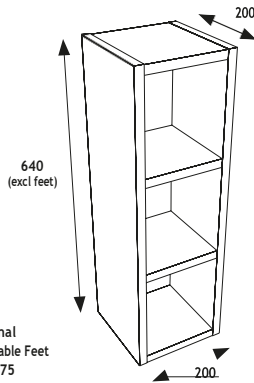

SLIM DEPTH UNITS

200 SLIM OPEN UNIT

Option to install Floor Standing or Wall Hung

CARCASS
OPTIONS

Oak

BNE2 - 01

Dark Grey

BNE2 - 02

White

BNE2 - 03

Total £176.00