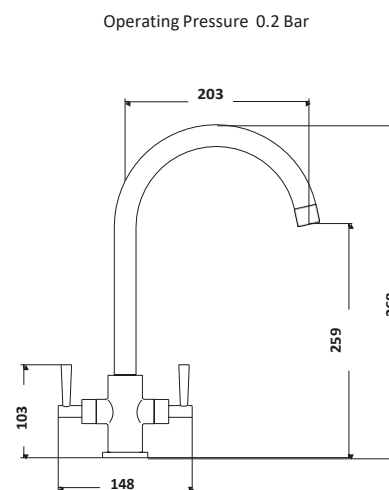

KINGSTON

KT12

NICK12

MARLO

KT14L

NICK14