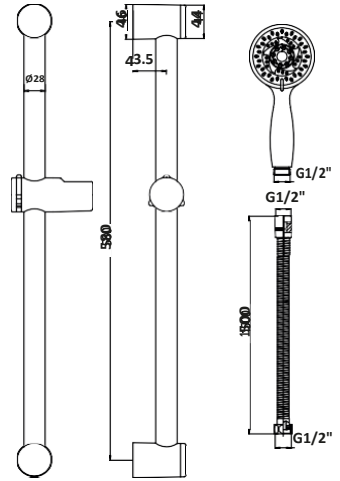

SLIDE RAIL KITS

Round Riser Rail Kit £44.00

RISERKIT002