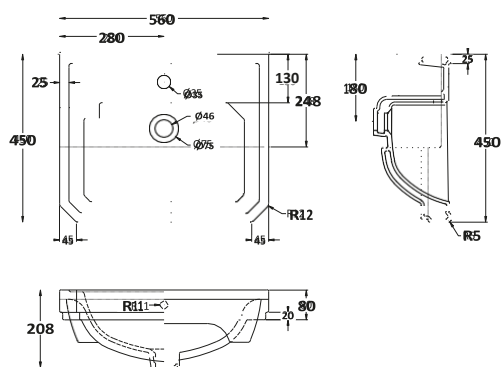

560w x 208h x 450d

TRAD-BASIN £290.00

Traditional Back to Wall Pan

360w x 415h x 520d

TRAD-BTW-PAN	Back to Wall Pan	£260.00
TRADSEAT	Seat	£180.00
Combined		£440.00

BASIN OVERFLOW COVER
COLOUR OPTIONS AVAILABLE
Page 360