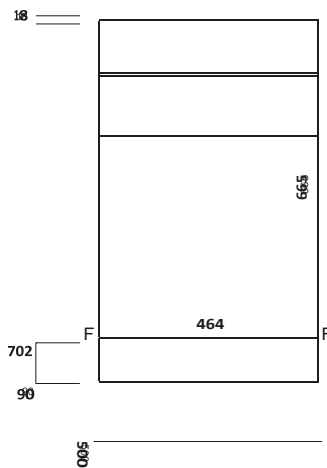

247
depth inc
front panels

Optional Lili Handle
Matt Black