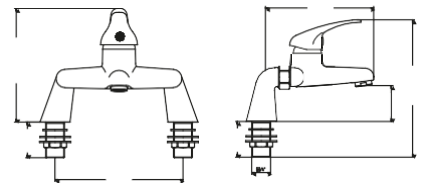

TIDY BATHROOM TAPS AND SHOWERS

Tidy Rigid Riser Shower Kit Thermostatic Valve with Rigid Riser Kit

£189.00

Brass body thermostatic valve
SHOWER008

Shower Kit

Round Brass Body Valve,
Riser Kit and Fast Fix Brackets £113.00