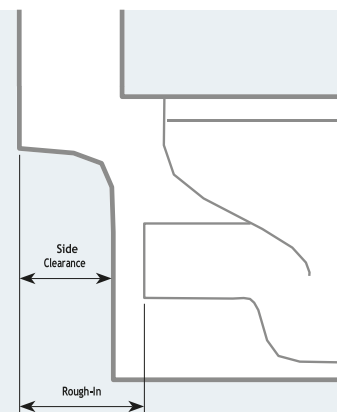

ROUGHING-INS & SIDE CLEARANCE

Dimensions from the rear of the pan outlet to the wall and side clearance, which can allow flexible fitting options.