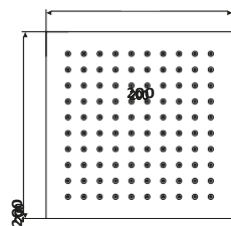

G1/2"

47.5
4.5

200mm