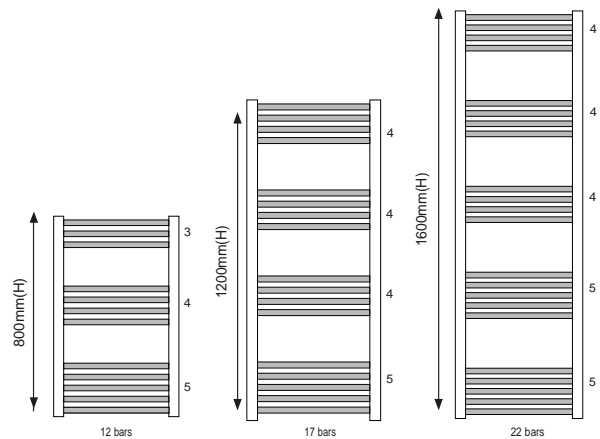

- > Low carbon steel construction
- > Compatible for use on all UK heating systems
- > Manufactured to provide maximum heat output
- > Our BTU calculations use the British standard of Delta T60c
- > Black RAL 9005

Size	Code	BTU/hr	Bar Diameter	Pipe Centres	Price
500 x 800	RAIL-991	1162	22	455	£131.00
500 x 1200	RAIL-992	1694	22	455	£174.00
500 x 1600	RAIL-993	2226	22	455	£213.00
600 x 800	RAIL-994	1304	22	555	£143.00
600 x 1200	RAIL-995	1895	22	555	£186.00
600 x 1600	RAIL-996	2487	22	555	£227.00

Black Modern Straight Radiator Valves (pair)

£36.00

TRV004

- > Brass construction
- > Metal heads