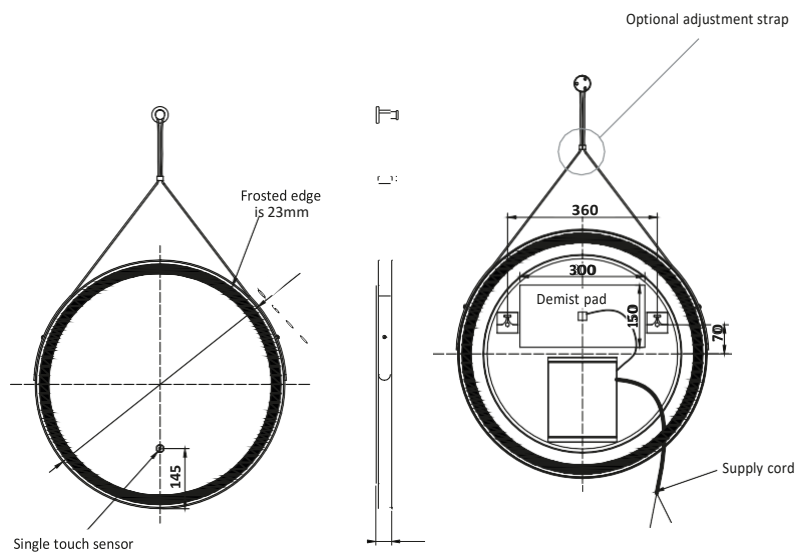

- > LED ambient mirror
- > Demister pad
- > Touch sensor, hold to change the light colour from warm white to cool white with memory function
- > 4mm copper-free silver mirror
- > Matt black finish frame
- > Black decorative strap and wall fitting support
- > Optional adjustment strap

Belini Round LED Mirror 600mm

£441.00

Can be used with or without strap

BELINI-LED-600

EASY-TOUCH
Colour change at
the touch of a button