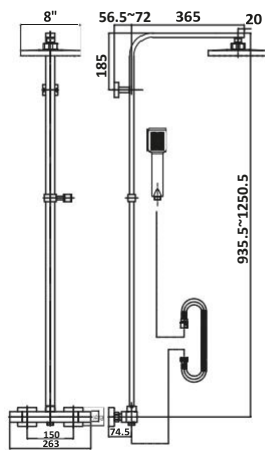

Brushed Brass Square Rigid Riser Shower £325.00

Code SK700

With adjustable rigid riser

Operating Pressure 0.5 Bar

- > 200mm ultra thin solid metal fixed shower head
- > Rubber easy clean soft rubber nozzles on main shower head and handset
- > Telescopic riser rail - **adjustable after installation**
- > Fully thermostatic valve
- > Adjustable handset holder