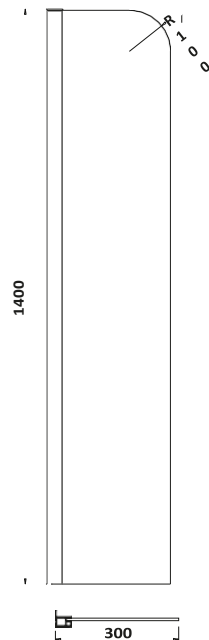

**Mono Square Edge 6mm Thick
Bath Screen**

Mono 6mm Thick Bath Screen
1400 x 800mm

£185.00

LS888B

- > 6mm toughened safety glass
- > 20mm adjustment for easy installation and adjustment
- > Metal top and bottom hinge - not plastic
- > Black profiles with a black water seal