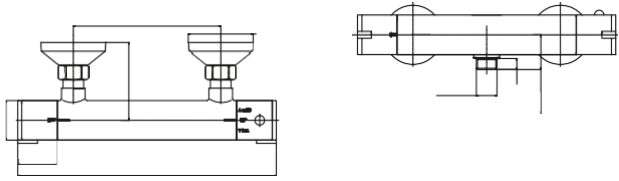

BARVALVEBLK002ORB
Cool Touch
Operating Pressure 0.5 Bar