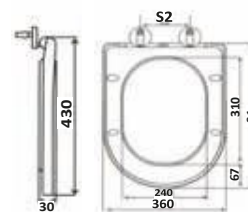

BLACK-COVER&BUTTON	£20.00
--------------------	--------

Rimless Wall Hung Pan

460

Rimless Comfort Height Back To Wall Pan

300
460

Slim Heavy Weight Seat

Wrap Over Seat

DEIA / BELINI BASINS