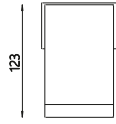

3 Hole Bath Filler