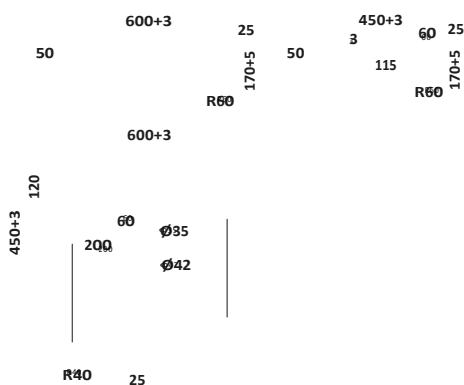

Bella 600 Basin