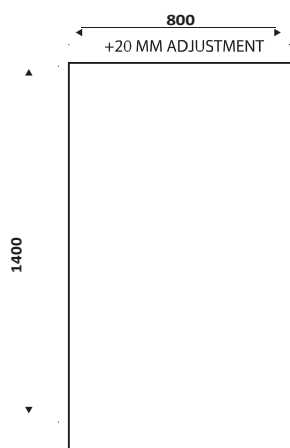

Square Edge 6mm Thick Bath Screen

Square Edge 6mm Bath Screen
1400 x 800mm

£150.00

LS099N

- > 6mm toughened safety glass
- > 20mm adjustment for easy installation and adjustment
- > Chromed metal top and bottom hinge - not plastic
- > Bright reflective polished profiles

Radius Edge 6mm Thick Bath Screen

Radius Edge 6mm Bath Screen
1400 x 800mm

£150.00

LS010N

- > 6mm toughened safety glass
- > 20mm adjustment for easy installation and adjustment
- > Chromed metal top and bottom hinge - not plastic
- > Bright reflective polished profiles