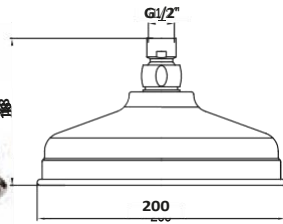

Valve Only

SHOWER HEADS & ARMS

Traditional Shower Head

£110.00

SH006
200mm Round

Traditional Wall Arm

£91.00

WALLARM003
Pivots from Wall Joint