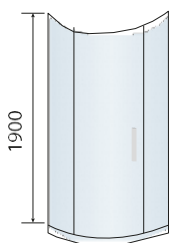

S8 ENCLOSURES

SINGLE DOOR QUADRANT

- > Up to 8mm thick toughened safety glass
- > 1900mm tall
- > Universal design for left or right hand openings
- > Concealed fixings
- > Acqua shield glass treatment
- > Lifetime guarantee
- > Smooth sliding action
- > Soft open buffers
- > Large adjustment for out of true walls and easy installation
- > 550mm radius

Size	Width mm	Opening Size (A)	Price Inc VAT	Code
800	770 - 790mm	415mm	£680.00	SCUD8SDQ
900	870 - 890mm	450 mm	£695.00	SCUD9SDQ