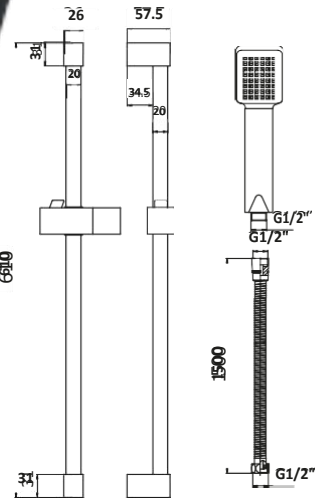

Black Square Riser Rail Kit £75.00