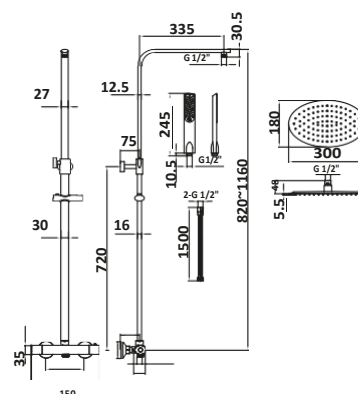

Oval Rigid Riser Shower

£374.00

Code SHOWER004

With adjustable rigid riser

Operating Pressure

0.5 Bar

- > 300mm x 180mm ultra thin solid metal fixed shower head
- > Easy clean rubber nozzles on main shower head and handset
- > Telescopic riser rail - **adjustable after installation**
- > Chrome plated brass body thermostatic shower valve
- > Adjustable handset holder