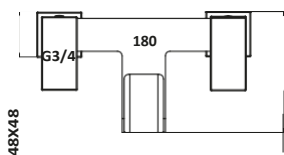

TAP008
Provided with push waste
Operating Pressure 0.2 Bar

TAP001
Provided with push waste
Operating Pressure 0.2 Bar

Wall Mounted Basin Mixer £164.00

TAP009
Operating Pressure 0.2 Bar

Bath Filler £198.00

TAP002
Operating Pressure 0.5 Bar

TAP003
Provided with shower kit and wall bracket
Operating Pressure 0.5 Bar