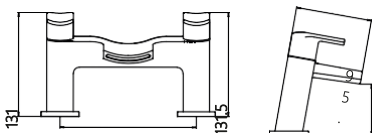

TAP233

Provided with Shower Kit &
Wall Bracket
Operating Pressure 0.5 Bar

50

65.5

Mini Mono Basin Mixer

180

65.5

Mono Basin Mixer