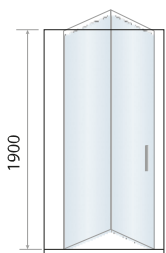

BIFOLD SEMI-FRAMELESS

- > Up to 6mm thick toughened safety glass
- > 1850mm tall
- > Universal design for left or right hand openings
- > Acqua shield glass treatment
- > Lifetime guarantee
- > Smooth sliding action
- > Large adjustment for out of true walls and easy installation

BIFOLD DOOR

Size	Width mm	Opening Size (A)	Price Inc VAT	Code
700	650 - 690mm	630mm	£400.00	S6-GLASS021
760	710 - 750mm	690 mm	£425.00	S6-GLASS022
800	750 - 790mm	730 mm	£455.00	S6-GLASS023
900	850 - 890mm	830mm	£475.00	S6-GLASS024
1000	950 - 990mm	930mm	£500.00	S6-GLASS030

SIDE PANEL

Size	Width mm	Price Inc VAT	Code
700	670 - 690mm	£200.00	S6-GLASS025
760	730 - 750mm	£210.00	S6-GLASS026
800	770 - 790mm	£230.00	S6-GLASS027
900	870 - 890mm	£245.00	S6-GLASS028
1000	970 - 990mm	£265.00	S6-GLASS029

EXTENSION PROFILE

Adds 20mm per profile

Price Inc VAT	Code
£80.00	SCUDEXT