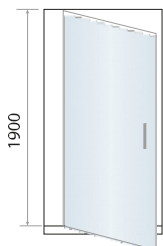

S6 ENCLOSURES

PIVOT DOOR

- > Up to 6mm thick toughened safety glass
- > 1850mm tall
- > Universal design for left or right hand openings
- > Acqua shield glass treatment
- > Lifetime guarantee
- > Large adjustment for out of true walls and easy installation
- > High quality pivot mechanism

PIVOT DOOR

Size	Width mm	Opening Size (A)	Price Inc VAT	Code
700	650 - 690mm	430mm	£325.00	S6-GLASS017
760	710 - 750mm	490 mm	£335.00	S6-GLASS018
800	750 - 790mm	530 mm	£355.00	S6-GLASS019
900	850 - 890mm	630mm	£375.00	S6-GLASS020

SIDE PANEL

Size	Width mm	Price Inc VAT	Code
700	670 - 690mm	£200.00	S6-GLASS025
760	730 - 750mm	£210.00	S6-GLASS026
800	770 - 790mm	£230.00	S6-GLASS027
900	870 - 890mm	£245.00	S6-GLASS028
1000	970 - 990mm	£265.00	S6-GLASS029

EXTENSION PROFILE

Adds 20mm per profile

Price Inc VAT	Code
£80.00	SCUDEXT