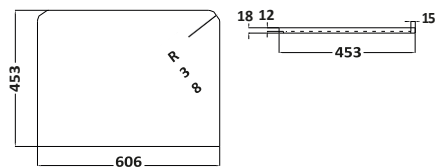

Combined £577.00

Matt Grey

600w x 500h x 450d

BELLA-600WALLCAB-MATTGREY
600mm Wall Cabinet £455.00

BELLA-COUNTERTOP-600-GWTE
600mm Gloss Top £122.00

Combined £577.00

Indigo Blue

600w x 500h x 450d