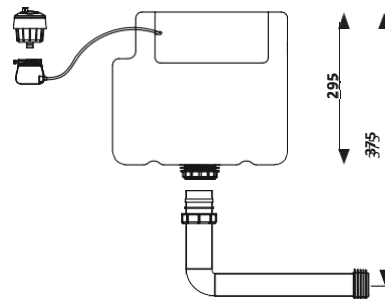

Hold hand over sensor for a full flush

EASY TO FIT / RETRO FIT

The contactless flush sensor valve is a great upgrade for most WCs. Fitting cisterns with a height between 260mm-320mm and a flush button hole of Ø40mm it will complement most cisterns on the market.

- > AG Air gap compliant
- > Top access and front access
- > WRAS approved flush valve
- > Compact design that will fit most furniture
- > 3 and 6 litre flushing option
- > Strong and durable High Density Poly Ethylene (HDPE plastic)
- > Push button can be fitted flush or surface mounted
- > Depth 140mm, Width 340mm