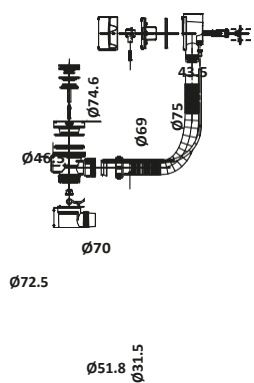

£28.00

With sprung EasyClean waste and overflow

WASTE90

£60.00

With sprung waste and overflow

WA98

Bath Pop-Up

£29.00

Waste and overflow

BW001

Black Pop-Up

£55.00

Waste and overflow

BLACKBW001

Brushed Brass
Bath Pop-Up

£58.00

Waste and overflow

BRASSBW001