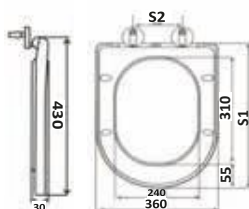

Wrap Over Seat