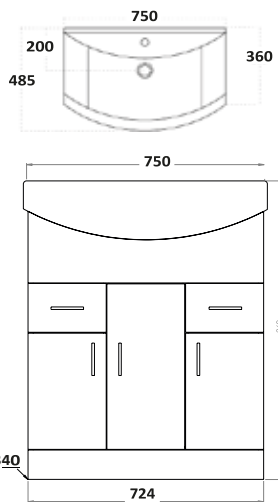

Lanza 750 Floor Cabinet

**Optional Lanza Handle
Matt Black**

LANZA-HANDLE-BLACK £22.00 (each)