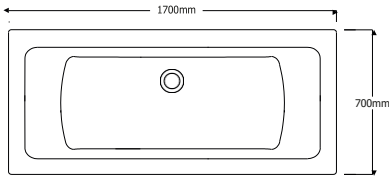

Single Ended 1700 x 750

- > Lifetime guarantee
- > Made from the highest quality Lucite acrylic
- > Fully encapsulated baseboards

Double Ended

Code	Size	Price
BATH-SSQDE1700X700	1700 x 700	£360.00
BATH-SSQDE1700X750	1700 x 750	£412.00
BATH-SSQDE1800X800	1800 x 800	£506.00