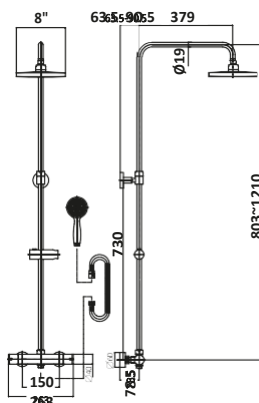

MIDDLETON

Chrome Round Rigid Riser Shower

£245.00

Code SHOWER002

With adjustable rigid riser

Operating Pressure

0.5 Bar

- > 200mm ultra thin solid metal fixed shower head
- > Rubber easy clean soft rubber nozzles on main shower head and handset
- > Telescopic riser rail - **adjustable after installation**
- > Fully thermostatic valve
- > Brass thermostatic cartridge
- > Multi-function shower handset with height adjustable holder