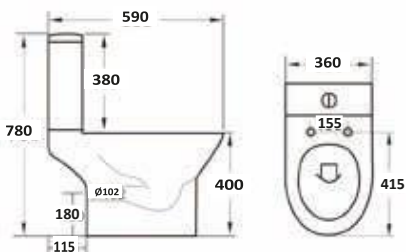

Rimless Open Back Pan & Cistern