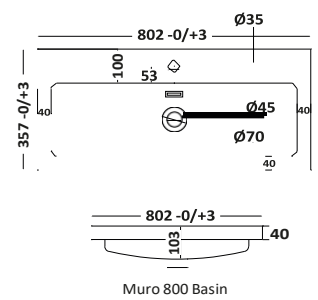

BASIN OVERFLOW COVER
COLOUR OPTIONS AVAILABLE

Page 360