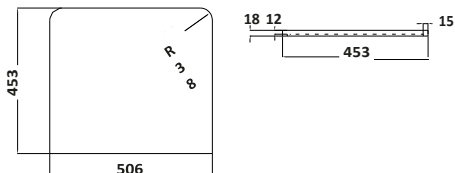

Bardolino Driftwood Oak

500w x 800h x 450d

BELLA-500FLOORCAB-DRIFTWOOD
500mm Floor Cabinet £620.00
BELLA-500BASIN
500mm Basin £210.00
Combined £830.00

BELLA 500 FLOOR CABINET WITH COUNTER TOP

(Basin options p42)