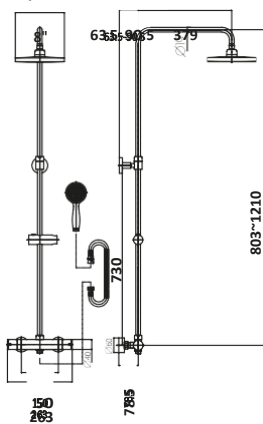

Code BLACK010ORB

With adjustable rigid riser

Operating Pressure 0.5 Bar

- > 200mm ultra thin solid metal fixed shower head
- > Rubber easy clean soft rubber nozzles on main shower head and handset
- > Telescopic riser rail - adjustable after installation
- > Fully thermostatic valve
- > Brass thermostatic cartridge
- > Multi-function shower handset with height adjustable holder