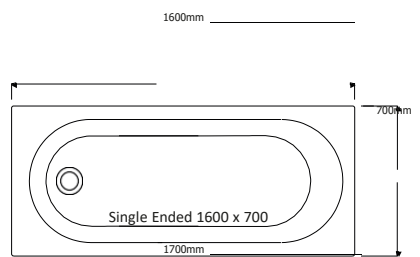

- > Lifetime guarantee
- > Made from the highest quality Lucite acrylic
- > Fully encapsulated baseboards
- > 6mm toughened safety glass bathscreens

ROUND ENDED BATHS

Single Ended

Code	Size	Price
BATH-CRNDSE1600X700	1600 x 700	£285.00
BATH-CRNDSE1700X700	1700 x 700	£285.00
BATH-CRNDSE1700X750	1700 x 750	£343.00