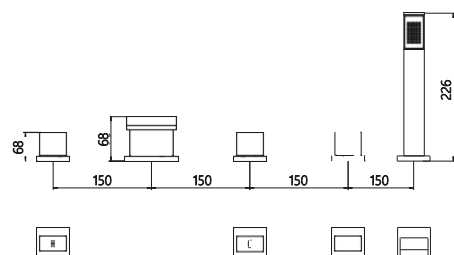

TAP121
Provided with push waste
Operating Pressure 0.2 Bar

TAP122
Operating Pressure 0.5 Bar

TAP123
Includes shower kit and wall bracket
Operating Pressure 0.5 Bar

TAP124
Operating Pressure 0.5 Bar

TAP126
Operating Pressure 0.5 Bar