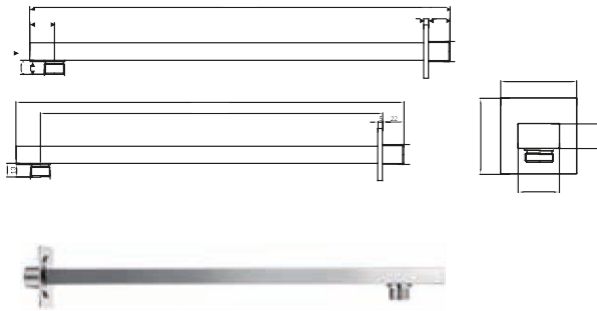

£71.00

BLACK009ORB

Operating Pressure 0.2 Bar