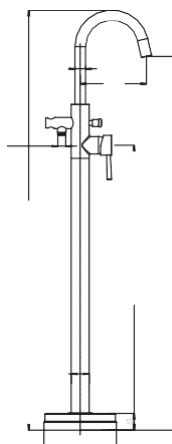

Operating Pressure 0.5 Bar

**Bidet Mixer
With Pop Up Waste**

£104.00

TAP107

Operating Pressure 0.2 Bar

VICTORIA

Mini Mono Basin Mixer £96.00

TAP008
 Provided with push waste
 Operating Pressure 0.2 Bar