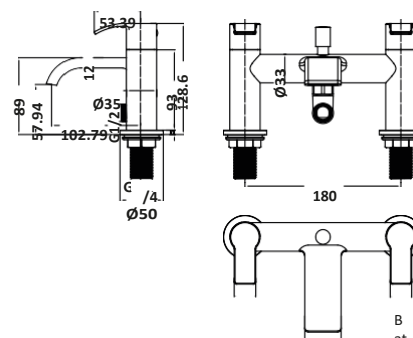

£96.00

TAP041L

Provided with push waste
Operating Pressure 0.2 Bar

£171.00

TAP042L

Operating Pressure 0.5 Bar

£200.00

TAP043L

Provided with shower kit and wall bracket
Operating Pressure 0.5 Bar

$\varnothing 53$

B
at
h
Fil