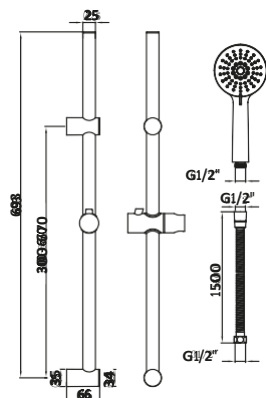

Fully adjustable lower bracket, ideal for new or replacement installations