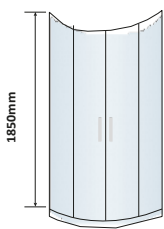

DOUBLE DOOR QUADRANT

- > Up to 6mm thick toughened safety glass
- > 1850mm tall
- > Acqua shield glass treatment
- > Lifetime guarantee
- > Smooth sliding action
- > Large adjustment for out of true walls and easy installation
- > 550mm radius

Size	Width mm	Opening Size (A)	Price Inc VAT	Code
800 x 800	770 - 790mm	400mm	£449.00	S6-GLASS001
900 x 900	870 - 890mm	530 mm	£449.00	S6-GLASS002
900 x 760	870 - 890mm 730 - 750mm	430 mm	£445.00	S6-GLASS003
1000 x 800	970 - 990mm 770 - 790mm	470mm	£495.00	S6-GLASS004
1200 x 800	1170 - 1190mm 770 - 790mm	470mm	£535.00	S6-GLASS005
1200 x 900	1170 - 1190mm 870 - 890mm	530mm	£545.00	S6-GLASS006