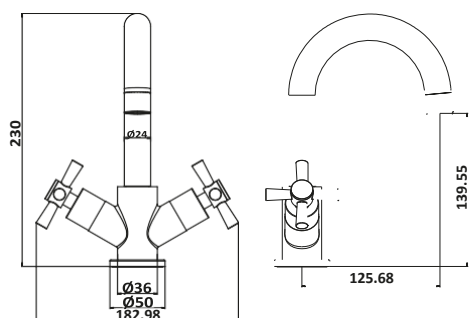

Mono Basin Mixer