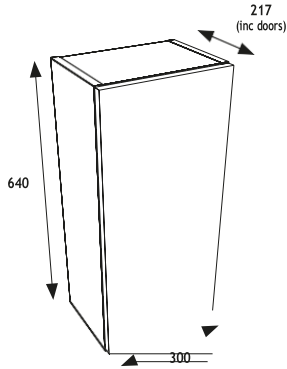

300 SINGLE MIRROR WALL UNIT

CARCASS
OPTIONS

- **Oak**
  W013 - 01
- **Dark Grey**
  W013 - 02
- **White**
  W013 - 03

TRADITIONAL DOORS

- **Painted Oak Dark Grey**
  W013 - PODGT
- **Painted Oak Mussel**
  W013 - POMT
- **Supermatt Stone Grey**
  W013 - STOT
- **Supermatt Indigo**
  W013 - INDT

MODERN
DOORS

- **Gloss White**
  W013 - GLWS
- **Gloss Light Grey**
  W013 - GLGS
- **Matt Grey**
  W013 - MDGS
- **Avola Grey**
  W013 - GAVS
- **Sonoma Oak**
  W013 - SONS
- **Supermatt Stone Grey**
  W013 - STOS

Please state both carcass and door codes when ordering	Total £390	Carcass £277.00	Door Pack £113.00