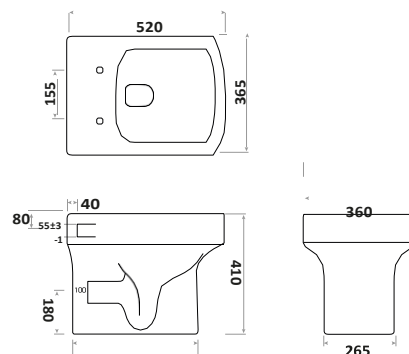

|

440

Semi Pedestal

Back to Wall Toilet

Basin & Pedestal

MIDDLETON

RIMLESS

Middleton Rimless Open Back Pan, Including Cistern & Soft Close Seat