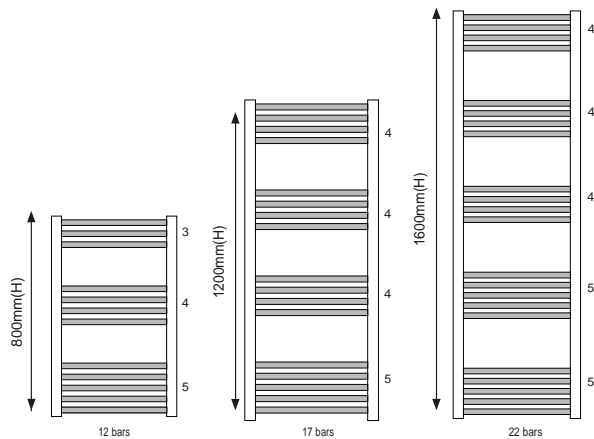

Modern Straight Radiator Valves (pair) £22.00

TRV001

- > Brass construction
- > Metal heads