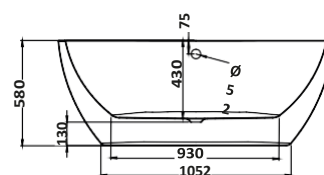

1555 x 745

(Waste and overflow not included)

Onyx

Gloss White 1555 x 745
BATH-DE1555

£1,525.00

Gloss White 1655 x 745
BATH-DE1655

£1,525.00

1655 x 745