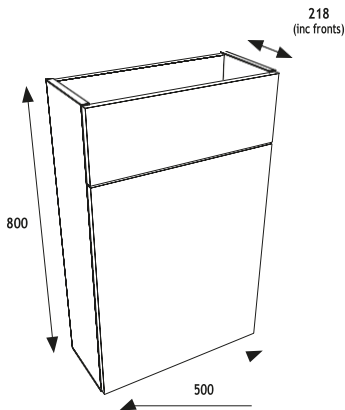

Supermatt Indigo

BNF6 - INDT

Please state both carcass and door codes when ordering

Total £384.00

Carcass
£254.00

Door Pack
£130.00

500 SLIM WC UNIT

CARCASS OPTIONS