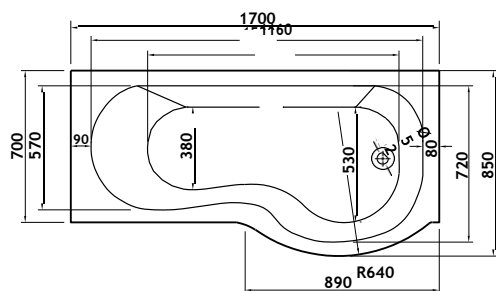

- > Lifetime guarantee
- > Made from the highest quality Lucite acrylic
- > Fully encapsulated baseboards
- > 6mm toughened safety glass bathscreens

Code	Size	Price
SHOWERBATH001	P Shape Left 1700 x 850	£448.00
SHOWERBATH002	P Shape Right 1700 x 850	£448.00
SHOWERBATH003	P Shape Front Panel	£125.00
SHOWERBATH007	End Panel	£40.00
SCREEN002	P Shape Bath Screen	£171.00

Right Hand