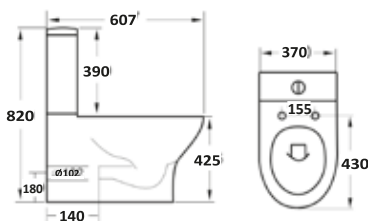

Rimless Closed Back Pan