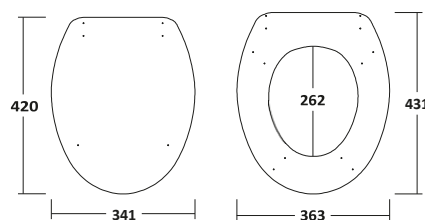

Wooden Soft Close WC Seat

High Gloss White Vinyl Wrapped Seat, Soft Close, Top Fix	WOODSEAT001	£205.00
Avola Grey Vinyl Wrapped Seat, Soft Close, Top Fix	WOODSEAT004	£210.00
Indigo Blue Vinyl Wrapped Seat, Soft Close, Top Fix	WOODSEAT009	£210.00
Matt Grey Vinyl Wrapped Seat, Soft Close, Top Fix	WOODSEAT006	£210.00
Bardolino Drifwood Vinyl Wrapped Seat, Soft Close, Top Fix	WOODSEAT008	£205.00

British manufactured

- > MDF seat in vinyl wrap
- > Chrome plated soft close hinges
- > Colours subject to the limitations of the printing process