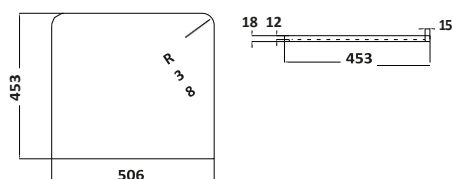

Matt Grey

600w x 800h x 450d

BELLA-600FLOORCAB-MATTGREY
600mm Floor Cabinet £630.00