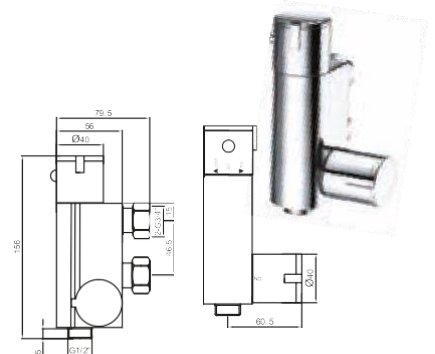

TIDY BATHROOM TAPS AND SHOWERS

Tidy Rigid Riser Shower Kit Thermostatic Valve with Rigid Riser Kit

£189.00

Brass body thermostatic valve
SHOWER008

Shower Kit

Round Brass Body Valve,
Riser Kit and Fast Fix Brackets £113.00