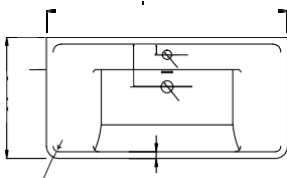

Bella 500 Basin

Bella 600 Basin

Bella 900 Basin

Bella 1200 Basin

200 Ø35
 Ø42
 R40 25

CARLO 1000

- > 18mm solid carcass
- > Slim furniture units
- > Soft close doors
- > Chrome handles
- > Polymarble basin
- > 1 tap hole option only