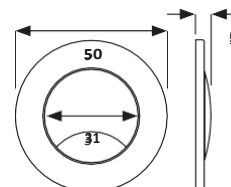

Round Polished Chrome Push Button

£25.00

PUSH001

- > Only use with CISTERN001