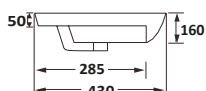

Middleton Rimless Open Back Pan, Including Cistern & Soft Close Seat

360w x 780h x 590d
Roughing-In 212mm
Side Clearance 115mm

MIDDLETON-OPENPAN	Open Back Pan	£215.00
MIDDLETON-CISTERN	Cistern inc Fittings	£92.00
999-SEAT-SLIM	Soft Close Seat	£57.00
Combined		£364.00

Middleton Rimless Back to Wall Pan & Soft Close Seat

365w x 400h x 520d

MIDDLETON-BTW-PAN	Back to Wall Pan	£229.00
999-SEAT-SLIM	Soft Close Seat	£57.00
Combined		£286.00

Middleton Rimless Closed Back Pan Including Cistern & Soft Close Seat

360w x 780h x 590d

MIDDLETON-CLOSEPAN	Closed Back Pan	£245.00
MIDDLETON-CISTERN	Cistern inc Fittings	£92.00
999-SEAT-SLIM	Soft Close Seat	£57.00
Combined		£394.00

Middleton Semi-Recessed Basin

560w x 160h x 470d

MIDDLETON-RECESSED	£155.00

Middleton Slim Heavy Weight Seat

Soft Close

999-SEAT-SLIM	£57.00

Tailored Finishes

Obtain a perfectly styled bathroom with these extra additions to the Middleton WCs.

Black push button for ceramic cisterns and black toilet hinge cover caps

BLACK-COVER&BUTTON	£20.00

BASIN OVERFLOW COVER
COLOUR OPTIONS AVAILABLE

Page 360