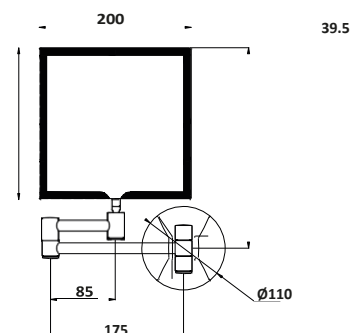

£330.00

BLKMIRR006REC

1. > 3x magnification on one side
   - > 1x magnification on other side
   - > LED illumination on each side
   - > 200x200mm mirror size
   - > Extends 250mm from the wall
2. > The mirror automatically illuminates when pulled away from the base and turns off when the mirror is folded back into place