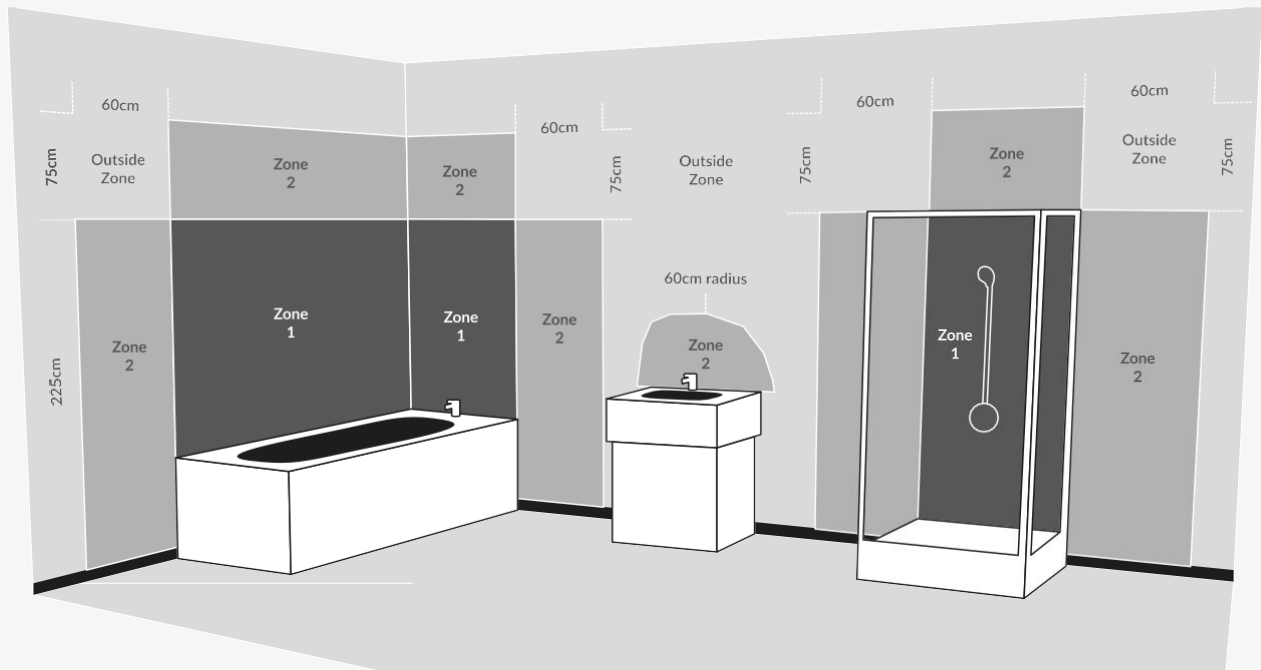

Zone 1 refers to the area above the shower up to a height of 2.25m and requires a minimum rating of IP44 or higher and if the fitting is 240V a 30ma RCD must be used to protect the circuit.

Zone 2 covers an area of 0.6m wide immediately next to, and all round zone 1. Wash basins should also be treated as zone 2. The minimum rating here is IPX4.

Outside Zone has no special requirements, unless water jets are likely to be used for cleaning purposes.

The IP (Ingress Protection) Standard describes a uniform system for classifying the degrees of protection provided by the enclosures of electrical equipment.

For example, if a bathroom light is rated IP65, then the 6 means its 'Protected

against dust' and the 5 means its 'Protected against water jets' from a shower, tap or cleaning processes from any direction.

First numeral - protection against ingress of foreign bodies, e.g. tools, dust, fingers, etc.

- 0 No protection
- 1 Protected against solid objects with a diameter of 50mm and over (e.g. accidental insertion of hands)
- 2 Protected against solid objects over 12mm (e.g. jointed fingers)
- 3 Protected against solid objects over 2.5mm (tools)
- 4 Protected against solid objects over 1mm (small wires)
- 5 Protected against limited ingress permitted (no harmful deposit)
- 6 Totally protected against dust

Second numeral - protection against ingress of liquids.