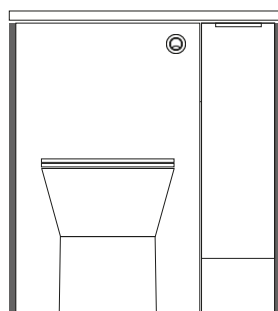

PRODUCTS IN THIS COMBINATION

Fitted Furniture Units

- **500 Slim WC Unit**
- **200 Slim 1 Door Unit**
- **300 Slim 1 Door Unit x2**
- **600 Slim Basin Unit**

Mirror

- **600 Double Mirror Wall Unit**

Basin and Worktop

- **Right Hand Slim 1244 Integrated Basin and Worktop**
- **Pure White Solid Worktop 1264 x 230 (cut to size)**

Handles

- **Straight Edge 600 Cabinet Pair Pack A x2**
- **Straight Edge 200 Cabinet Single Pack C**

Tap

- **Muro Mono Basin Mixer**

Back to Wall Pan

- **Middleton**

Fitted Furniture Panels and Plinths (cut to size)

- **Slimline Base End Panel x2**
- **Wall End Panel x4**