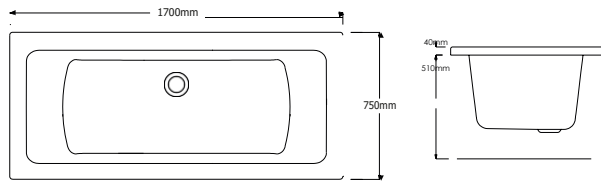

Double Ended 1700 x 750