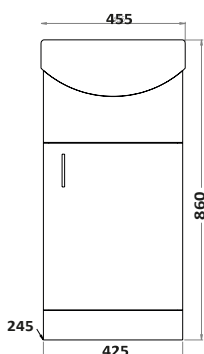

550w x 860h x 500d (inc. basin)

POLAR-550-BASINUNIT
550mm Floor Cabinet £146.00
LANZA-550-BASINCER
550mm Basin £124.00
Combined £270.00

Lanza 550 Floor Cabinet Anthracite

550w x 860h x 500d (inc. basin)

LANZA-550-BASINUNIT-ANTHRACITE
550mm Floor Cabinet £162.00
LANZA-550-BASINCER
550mm Basin £124.00
Combined £286.00