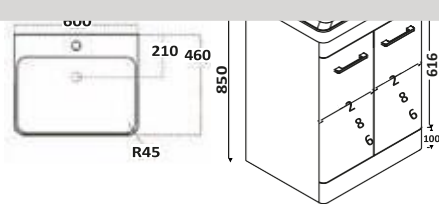

Rossini Floorstanding 600 Vanity Unit