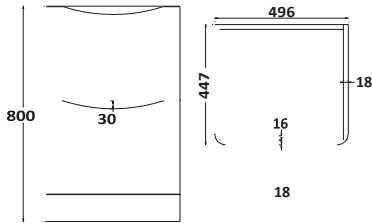

BELLA

BELLA 500 FLOOR CABINET WITH BASIN

High Gloss White

500w x 800h x 450d

PAINT-BELLA-500FLOORCAB-GWTE
500mm Floor Cabinet £500.00
BELLA-500BASIN
500mm Basin £210.00
Combined £710.00