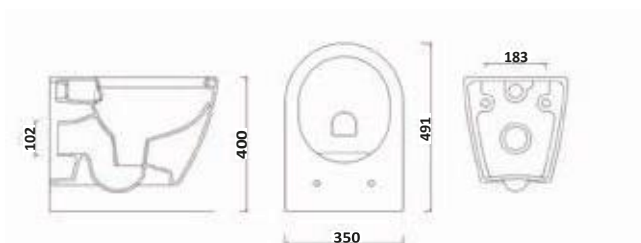

RIMLESS

Revive Rimless Wall Hung Pan & Seat

350w x 400h x 491d

REVIVE-WALLPAN	Wall Hung Pan	£255.00
REVIVE-SEAT	Seat	£70.00
Combined		£325.00

BASIN OVERFLOW COVER
COLOUR OPTIONS AVAILABLE
Page 360

460 Basin & Semi Pedestal

550 Basin & Semi Pedestal

Wall Hung Pan

SEIS

RIMLESS

Seis Open Back Pan
Including Cistern & Soft Close Seat

365w x 810h x 600d
Side Clearance 120mm

CERAMIC-CISTERN-999	Cistern	£90.00
SEICENTO-PAN-SEAT	Pan & Seat	£260.00
Combined		£350.00