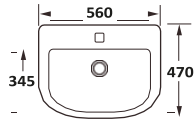

Semi Recessed Basin

230
365

Slim Heavy Weight Seat

125

Rimless Closed Back Pan & Cistern