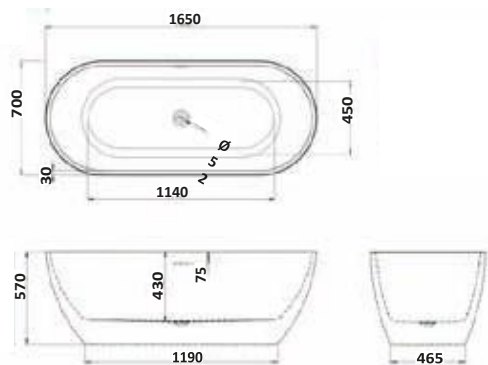

BATH-FORM

(Price includes white overflow and waste)