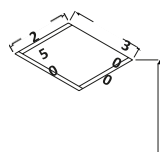

300w x 900h x 250d

AMBIENCE-TALLBOY-RUSTIC
£335.00

300w x 900h x 250d

AMBIENCE-TALLBOY-GREYOAK
£335.00

300w x 900h x 250d

AMBIENCE-TALLBOY-WHITE
£335.00

300w x 900h x 250d

AMBIENCE-TALLBOY-MGREY
£335.00

Optional Tall Boy Frame with Shelf

AMBIENCE-FRAME-30X25X20

£195.00

Comes with 2 dual colour reversible shelves, for use on all cabinet colours.

295w x 200h x 245d

A Touch of Colour

Make a statement with our brass shelf frames, optional handles and overflow covers.

See page 57

800w x 600h x 60d

Can be hung portrait or landscape

AMBIENCE-MIRROR-80X60-RUSTIC
£195.00

800w x 600h x 60d

Can be hung portrait or landscape

AMBIENCE-MIRROR-80X60-GREYOAK
£195.00

800w x 600h x 60d

Can be hung portrait or landscape

AMBIENCE-MIRROR-80X60-WHITE
£195.00

800w x 600h x 60d

Can be hung portrait or landscape

AMBIENCE-MIRROR-80X60-MGREY
£195.00