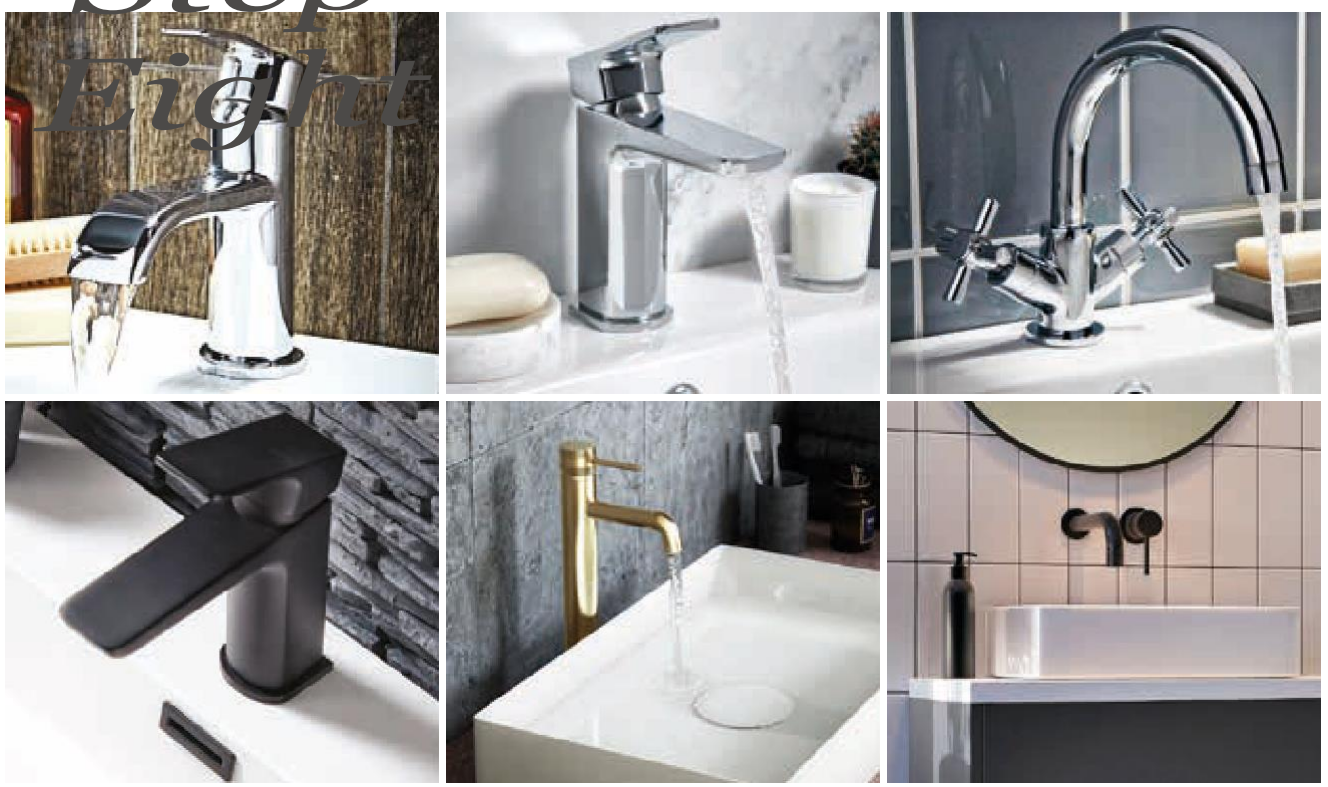

Step Eight SELECT TAPS P300-345

BASIN OVERFLOW COVER
COLOUR OPTIONS AVAILABLE
Page 360