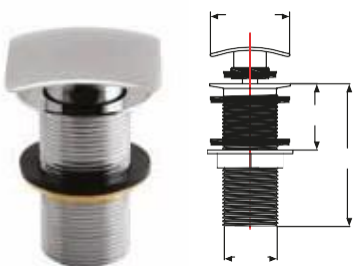

£21.00

Black Square Dome Unslotted Sprung Basin Waste

BLACK95

G1½"

£31.00

COLOURED OVERFLOW INSERTS

Tailor your sink to match the colour scheme of your bathroom with these overflow options. This small extra touch allows you to transform your sink to make it look as if it was made for your bathroom.