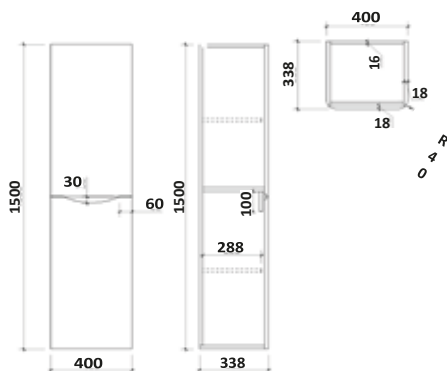

BELLA

BELLA 1500 TALL CABINET

400w x 1500h x 340d

PAINT-BELLA-1500TALLBOY-GWTE
£550.00

400w x 1500h x 340d

BELLA-1500TALLBOY-MATTGREY
£550.00

400w x 1500h x 340d

BELLA-1500TALLBOY-INDIGO
£675.00

400w x 1500h x 340d

BELLA-1500TALLBOY-DRIFTWOOD
£675.00