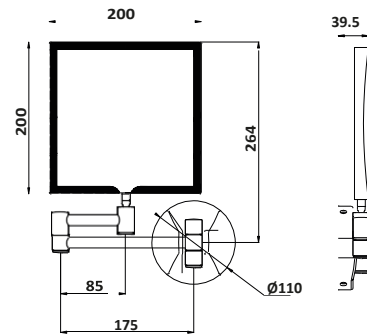

£330.00

MIRRO06RECMUP

- > 3x magnification on one side
- > 1x magnification on other side
- > LED illumination on each side
- > 200x200mm mirror size
- > Extends 250mm from the wall
- > The mirror automatically illuminates when pulled away from the base and turns off when the mirror is folded back into place