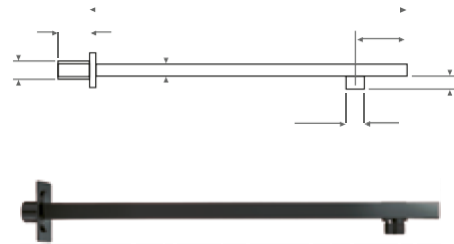

£71.00

BLACK009ORB

Operating Pressure 0.2 Bar