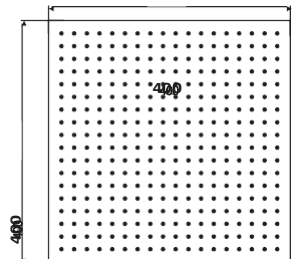

G1/2"

46
5
1.8 7

400mm

Chrome Square Shower Head

SH003	Square Shower Head 200mm	£69.00
SH004	Square Shower Head 300mm	£135.00

Black Square Shower Heads

BLACK006ORB	Square Shower Head 200mm	£69.00
BLACK007ORB	Square Shower Head 300mm	£134.00