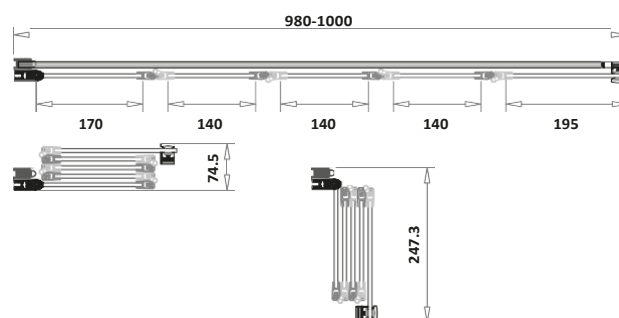

Acqua Arm Bath Screen 5 Panel

Acqua Arm 6mm Five Panel Bath Screen
1500 x 1000mm

£575.00

AQUAARM5PAN

- > 6mm toughened safety glass
- > 20mm adjustment for easy installation and adjustment
- > Chromed metal top and bottom hinge - not plastic
- > Bright reflective polished profiles