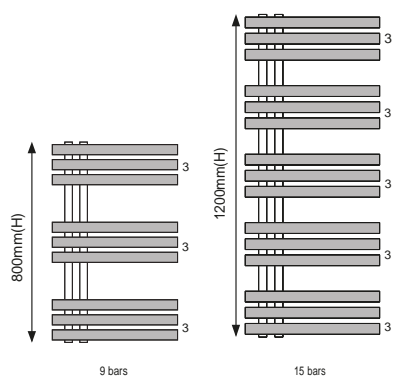

- > High quality triple layered chrome finish
- > Low carbon steel construction
- > Compatible for use on all UK heating systems
- > Manufactured to provide maximum heat output
- > Our BTU calculations use the British standard of Delta T60c

Size	Code	BTU/hr	Bar Diameter	Pipe Centres	Price
500 x 800	DESRAD006	1292	10 x 40	60	£311.00
500 x 1200	DESRAD007	1936	10 x 40	60	£414.00