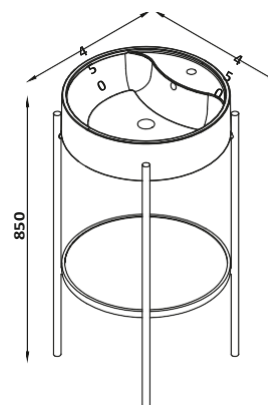

Mono Basin and Stand

450w x 850h x 450d

- > Polymarble basin with gloss finish
- > Freestanding

MONO-ROUND-STAND-INC-BASIN

£760.00