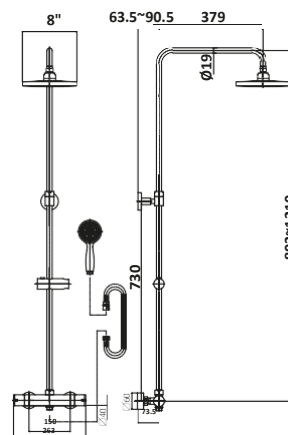

SERENA

Chrome Round Rigid Riser Shower

£230.00

Code SK600

With adjustable rigid riser

Operating Pressure

0.5 Bar

- > 200mm ultra thin solid metal fixed shower head
- > Rubber easy clean soft rubber nozzles on main shower head and handset
- > Telescopic riser rail - **adjustable after installation**
- > Fully thermostatic valve
- > Multi-function shower handset with height adjustable holder