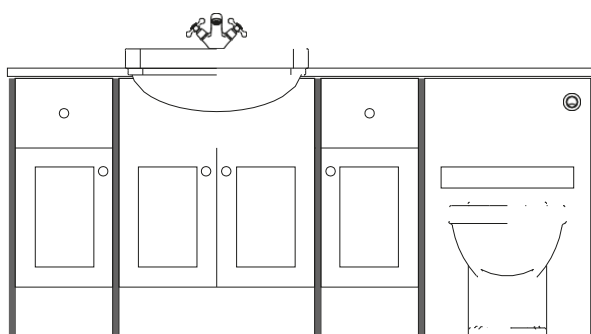

Fitted Furniture Panels and Plinths (cut to size)

- **Standard Base End Panel x8**
- **Wall End Panel x2**
- **2000 Plinth**

TRADITIONAL FITTED FURNITURE

 **18MM THICK**
DOORS & CARCASS

Painted Oak Mussel