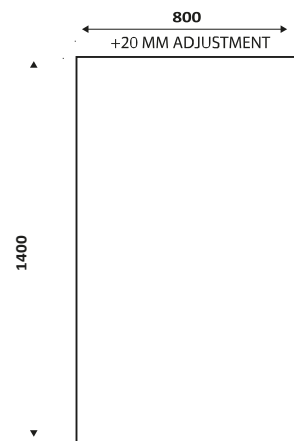

S6 BATH SCREENS

6mm Thick Bath Screen
1400 x 300mm

£95.00

SCREEN005

- > 6mm toughened safety glass
- > 20mm adjustment for easy installation and adjustment

Mono 6mm Thick Bath Screen
1400 x 800mm

£185.00

LS888B

- > 6mm toughened safety glass
- > 20mm adjustment for easy installation and adjustment
- > Metal top and bottom hinge - not plastic
- > Black profiles with a black water seal