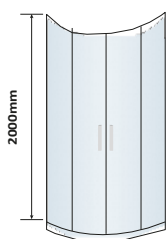

Size	Width mm	Opening Size (A)	Price Inc VAT	Code
1200 x 800	1165 - 1190mm 765 - 790mm	410mm	£850.00	SCUDFRAMELESS-128QD
1200 x 900	1165 - 1190mm 865 - 890mm	465 mm	£875.00	SCUDFRAMELESS-129QD

S8 WETROOMS