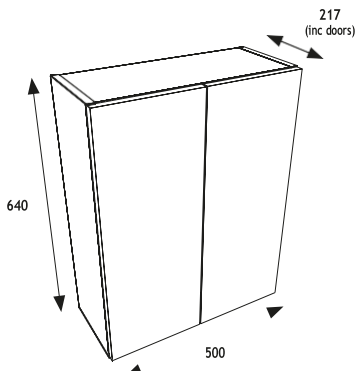

500 DOUBLE MIRROR WALL UNIT

CARCASS
OPTIONS

- **Oak**
  W0J5 - 01
- **Dark Grey**
  W0J5 - 02
- **White**
  W0J5 - 03

TRADITIONAL DOORS

- **Painted Oak Dark Grey**
  W0J5 - PODGT
- **Painted Oak Mussel**
  W0J5 - POMT
- **Supermatt Stone Grey**
  W0J5 - STOT
- **Supermatt Indigo**
  W0J5 - INDT

MODERN
DOORS

- **Gloss White**
  W0J5 - GLWS
- **Gloss Light Grey**
  W0J5 - GLGS
- **Matt Grey**
  W0J5 - MDGS
- **Avola Grey**
  W0J5 - GAVS
- **Sonoma Oak**
  W0J5 - SONS
- **Supermatt Stone Grey**
  W0J5 - STOS

Please state both carcass and door codes when ordering	Total £473.00	Carcass £230.00	Door Pack £243.00