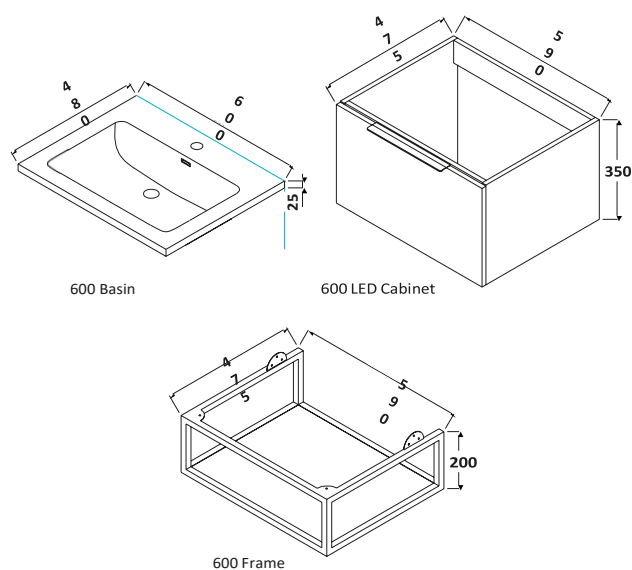

Comes with 2 dual colour reversible shelves, for use on all cabinet colours.

Optional 600 Black Frame with Shelf

590w x 200h x 475d	
AMBIENCE-FRAME-60X48X20	£235.00

A Touch of Colour

Make a statement with our brass shelf frames, optional handles and overflow covers.