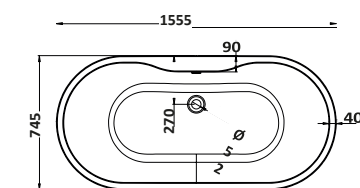

1555 x 745

(Waste and overflow not included)

Onyx

Gloss White 1555 x 745
BATH-DE1555

£1,525.00

Gloss White 1655 x 745
BATH-DE1655

£1,525.00

1655 x 745