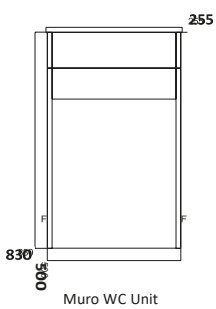

BASIN OVERFLOW COVER
COLOUR OPTIONS AVAILABLE

Page 360