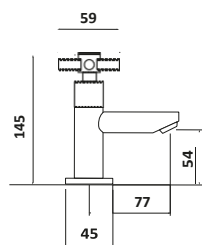

£133.00

TAP131

Provided with push waste
Operating Pressure 0.2 Bar

£110.00

TAP134

Operating Pressure 0.2 Bar

£116.00

TAP135

Operating Pressure 0.2 Bar

£172.00

TAP132

Operating Pressure 0.5 Bar

£196.00

TAP133

Includes shower kit and wall bracket
Operating Pressure 0.5 Bar

Basin Taps

50