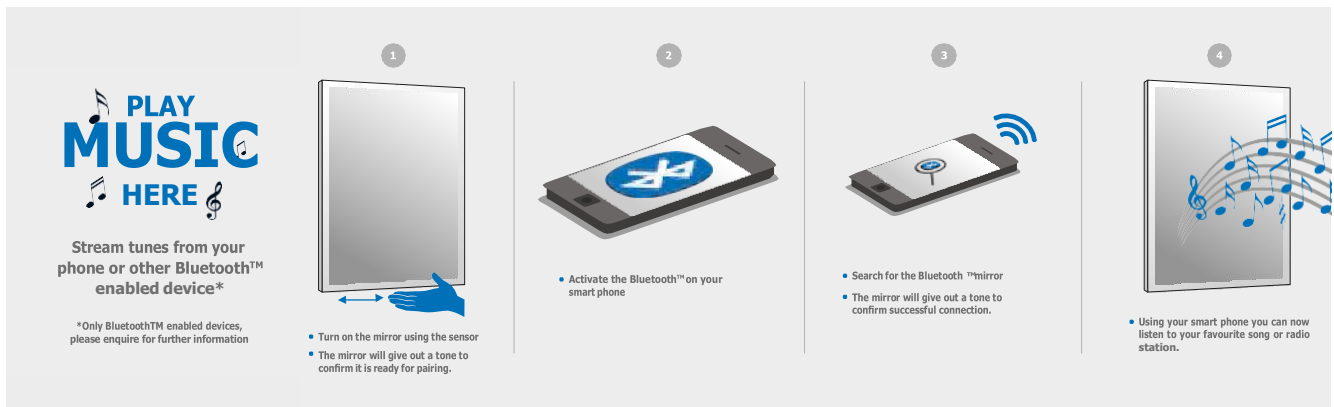

- > LED ambient mirror
- > Integrated shaver socket
- > Infrared on/off switch
- > Demister pad

Mosca LED Mirror with Demister Pad
and Shaver Socket 1200 x 600mm

£669.00

MIRROR003

MOSCA BLUETOOTH SPEAKER LED MIRROR

Demister pad

Bluetooth speaker

Mosca Bluetooth™ Speaker LED mirror

- > LED ambient mirror
- > Can be mounted landscape or portrait
- > Integrated shaver socket
- > Infrared on/off switch
- > In-built Bluetooth™ speakers
- > Demister pad