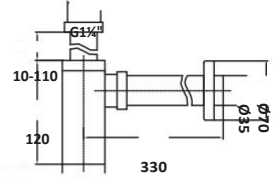

Minimalist Bottle Trap £62.00

BT02

Black Minimalist Bottle Trap £66.00

Square Bottle Trap £82.00

BT03

Black Square Bottle Trap £88.00

UNIVERSAL BASIN WASTES

Universal Basin Waste Chrome £45.00