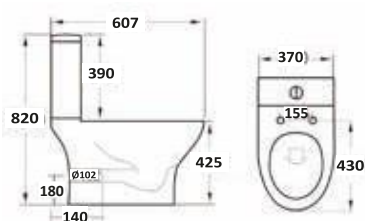

Rimless Open Back Pan & Cistern