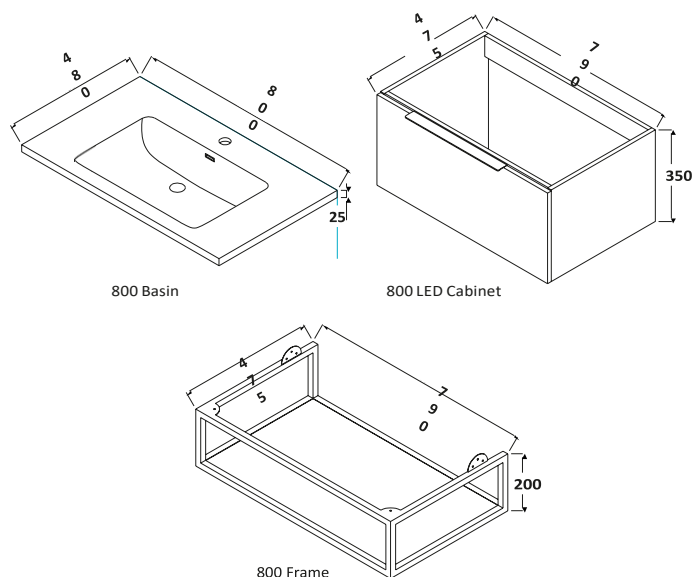

Comes with 2 dual colour reversible shelves, for use on all cabinet colours.

Optional 800 Black Frame with Shelf

790w x 200h x 475d
AMBIENCE-FRAME-80X48X20 £295.00

A Touch of Colour

Make a statement with our brass shelf frames, optional handles and overflow covers. See page 57