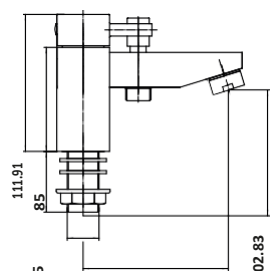

49.5

102.83