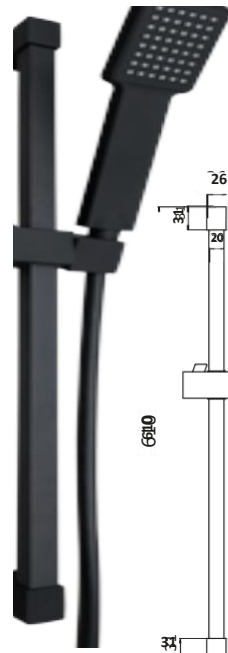

Black Square Shower Ceiling Arm

£71.00

BLACK009ORB

Operating Pressure 0.2 Bar

SLIDE RAIL KITS

Round Riser Rail Kit £44.00

RISERKIT002

Square Riser Rail Kit £66.00