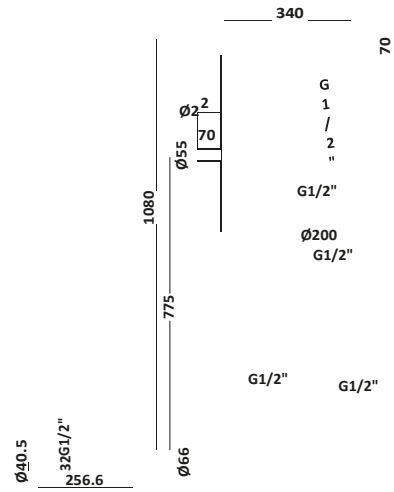

TIDY BATHROOM TAPS AND SHOWERS

Tidy Rigid Riser Shower Kit Thermostatic Valve with Rigid Riser Kit

£189.00

Brass body thermostatic valve
SHOWER008