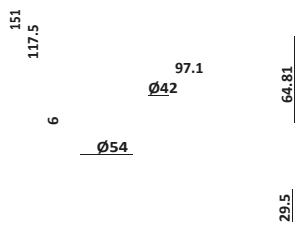

Mono Basin Mixer £96.00

TAP021
Provided with Push Waste
Operating Pressure 0.2 Bar

Bath Filler £161.00

TAP022
Operating Pressure 0.5 Bar

Bath Shower Mixer £180.00

TAP023
Provided with Shower Kit & Wall Bracket
Operating Pressure 0.5 Bar

Mono Basin Mixer