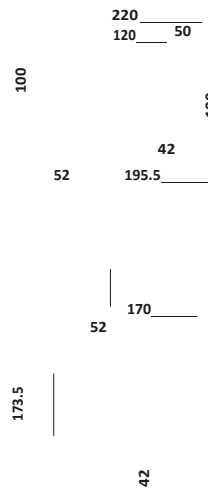

Wall Mounted Bath and Basin Mixers