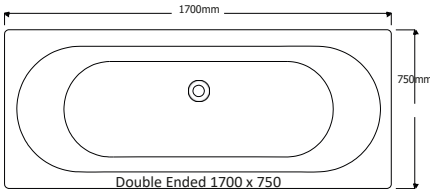

Double Ended 1700 x 750