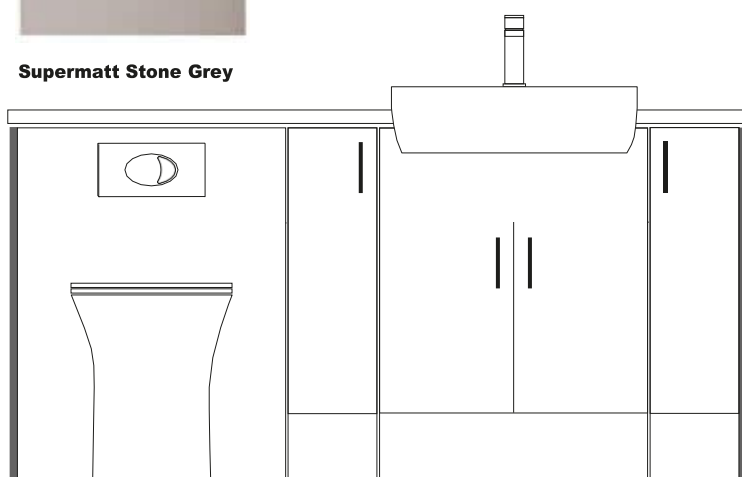

Tap

- **Core Black Tall Mono Mixer**

Fitted Furniture Panels

- **Wall End Panel x2**

MODERN FITTED FURNITURE

18MM THICK
DOORS & CARCASS

Supermatt Stone Grey

PRODUCTS IN THIS COMBINATION