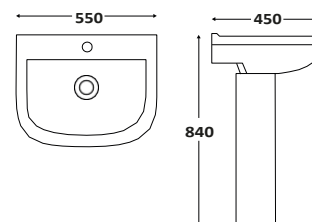

**Porto Open Back Pan
Including Cistern & Wrap Over Seat**

370w x 780h x 600d
Roughing-In 120mm
Side Clearance 100mm

PORTO001	Open Back Pan	£229.00
PORTO002	Cistern inc Fittings	£135.00
SEAT008	Wrap Over Seat	£67.00
	Combined	£431.00

**Porto Back to Wall Pan
& Slimline Seat**

345w x 400h x 490d

PORTO005	Back to Wall Pan	£250.00
SEAT007	Slimline Seat	£89.00
	Combined	£339.00

Porto Basin & Pedestal

550w x 840h x 450d

PORTO003	Basin	£115.00
PORTO004	Pedestal	£52.00
	Combined	£167.00

Porto Slimline Seat

Soft Close
Made with Heavyweight Urea

SEAT007	£89.00

Porto Wrap Over Seat

Soft Close
Made with Heavyweight Urea

SEAT008	£67.00

BASIN OVERFLOW COVER
COLOUR OPTIONS AVAILABLE
Page 360