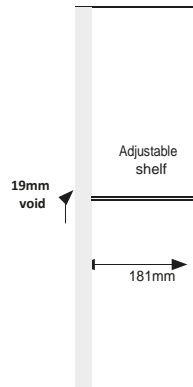

PROFESSIONAL INSTALLATION RECOMMENDED

For a flawless finish, choose an experienced and qualified installer to fit your new bathroom furniture. It's worth researching services on offer from your local retailer as many provide an in-store design and installation service, or can recommend suitable fitters and tradesmen local to you.

You Decide

Your fitted furniture doors aren't pre-drilled, meaning you can let your installer know exactly where you would like to position the handles. This gives you added flexibility and the final say about how you'd like your doors to look.

A Smooth Look

End panels are needed to cover any exposed carcass colour and finish off the look of your units. These can also be used in between adjoining units to create a traditional framed look. This is particularly effective if you've selected a traditional style for your bathroom.

FITTED FURNITURE PARTS EXPLAINED

From end panels to plinths, there are lots of parts that make up fitted furniture units and understanding what each component is needed for can be confusing. To make things clearer, we've created the below diagram for a quick reference to all the components that make up fitted furniture.