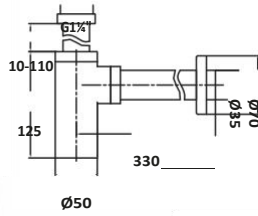

Black Minimalist Bottle Trap £66.00