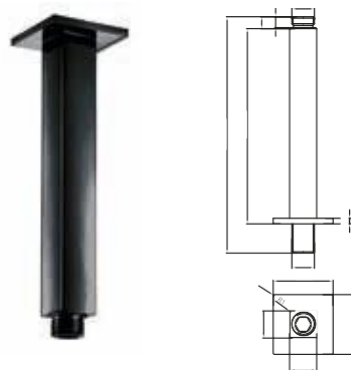

£71.00

BLACK009ORB

Operating Pressure 0.2 Bar