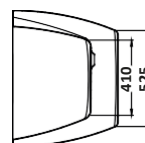

ONYX BLACK

- > Smooth flowing curves are created using two Lucite acrylic sheets, that are carefully bonded together using a highly skilled technique.
- > Fully encapsulated baseboards and adjustable feet provide a stable and secure base, even on uneven floors.
- > For use with freestanding and deck mounted taps

1655 x 745

(Waste and overflow not included)

Onyx Matt Black

Matt Black 1655 x 745

£1,926.00

BLACK-DE1655