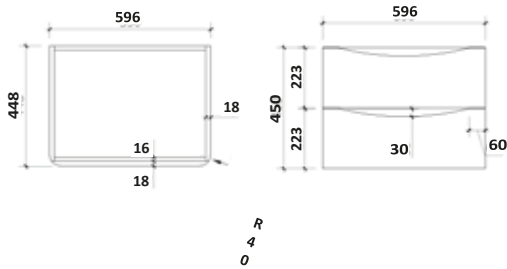

BELLA

BELLA 600 WALL CABINET WITH BASIN

600w x 500h x 450d

PAINT-BELLA-600WALLCAB-GWTE
600mm Wall Cabinet £455.00

BELLA-600BASIN
600mm Basin £262.00

Combined £717.00

600w x 500h x 450d

BELLA-600WALLCAB-MATTGREY
600mm Wall Cabinet £455.00

BELLA-600BASIN
600mm Basin £262.00

Combined £717.00

600w x 500h x 450d

BELLA-600WALLCAB-INDIGO
600mm Wall Cabinet £525.00

BELLA-600BASIN
600mm Basin £262.00

Combined £787.00

600w x 500h x 450d

BELLA-600WALLCAB-DRIFTWOOD
600mm Wall Cabinet £525.00

BELLA-600BASIN
600mm Basin £262.00

Combined £787.00