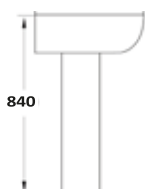

Basin & Pedestal