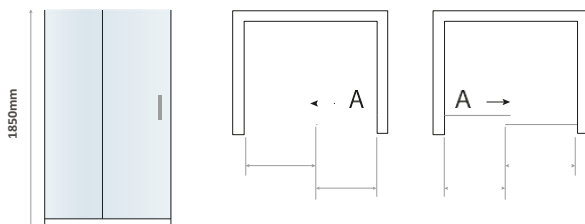

S6 ENCLOSURES

SLIDING DOOR

- > Up to 6mm thick toughened safety glass
- > 1850mm tall
- > Universal design for left or right hand openings
- > Acqua shield glass treatment
- > Lifetime guarantee
- > Smooth sliding action
- > Large adjustment for out of true walls and easy installation

SLIDING DOOR

Size	Width mm	Opening Size (A)	Price Inc VAT	Code
1000	950 - 990mm	390mm	£357.00	S6-GLASS013
1100	1050 - 1090mm	430 mm	£367.00	S6-GLASS014
1200	1150 - 1190mm	490 mm	£372.00	S6-GLASS015
1400	1350 - 1390mm	580mm	£408.00	S6-GLASS016
1500	1450 - 1490mm	585mm	£480.00	S6-GLASS031
1600	1550 - 1590mm	585mm	£499.00	S6-GLASS032
1700	1650 - 1690mm	585mm	£525.00	S6-GLASS033

SIDE PANEL

Size	Width mm	Price Inc VAT	Code
700	670 - 690mm	£200.00	S6-GLASS025
760	730 - 750mm	£210.00	S6-GLASS026
800	770 - 790mm	£230.00	S6-GLASS027
900	870 - 890mm	£245.00	S6-GLASS028
1000	970 - 990mm	£265.00	S6-GLASS029

EXTENSION PROFILE

Adds 20mm per profile

Price Inc VAT
£80.00

Code
SCUDEXT