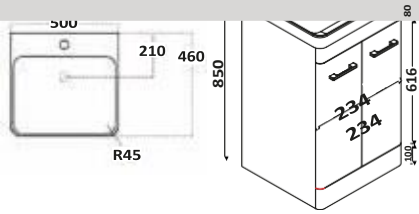

Rossini Floorstanding 500 Vanity Unit