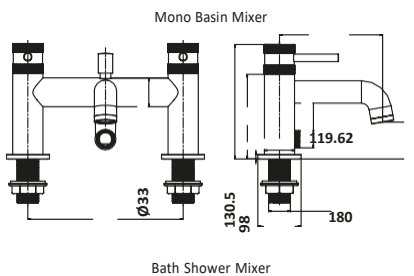

NU-002
Operating Pressure 0.5 Bar

NU-005
Operating Pressure 0.5 Bar

NU-008
Operating Pressure 0.5 Bar

Bath Shower Mixer £319.00

NU-011
Provided with Shower Kit & Wall Bracket
Operating Pressure 0.5 Bar

Wall Mounted Basin Mixer £219.00

NU-014
Operating Pressure 1.0 Bar

Freestanding Bath Shower Mixer £895.00

NU-017
Operating Pressure 1.0 Bar