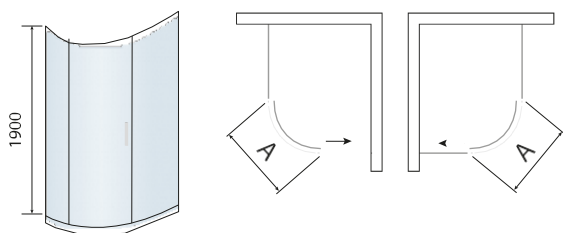

S8 ENCLOSURES

OFFSET SINGLE DOOR QUADRANT

- > Up to 8mm thick toughened safety glass
- > 1900mm tall
- > Universal design for left or right hand openings
- > Concealed fixings
- > Acqua shield glass treatment
- > Lifetime guarantee
- > Smooth sliding action
- > Soft open buffers
- > Large adjustment for out of true walls and easy installation
- > 550mm radius

Size	Width mm	Opening Size (A)	Price Inc VAT	Code
900 x 760	870 - 890mm 730 - 750mm	450mm	£710.00	SCUD9X76SDQ
1000 x 800	970 - 990mm 770 - 790mm	415 mm	£780.00	SCUD10X8SDQ
1200 x 800	1170 - 1190mm 770 - 790mm	415 mm	£800.00	SCUD12X8SDQ
1200 x 900	1170 - 1190mm 870 - 890mm	450 mm	£825.00	SCUD12X9SDQ