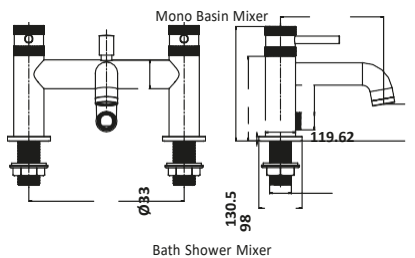

NU-001
Operating Pressure 0.5 Bar

NU-004
Operating Pressure 0.5 Bar

NU-007
Operating Pressure 0.5 Bar

Bath Shower Mixer £289.00

NU-010
Provided with Shower Kit & Wall Bracket
Operating Pressure 0.5 Bar

Wall Mounted Basin Mixer £179.00

NU-013
Operating Pressure 1.0 Bar

Freestanding Bath Shower Mixer £695.00

NU-016
Operating Pressure 1.0 Bar