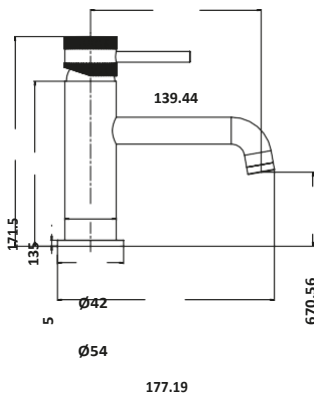

NU-003
Operating Pressure 0.5 Bar

Tall Mono Basin Mixer £229.00

NU-006
Operating Pressure 0.5 Bar

NU-009
Operating Pressure 0.5 Bar

Bath Shower Mixer £319.00

NU-012
Provided with Shower Kit & Wall Bracket
Operating Pressure 0.5 Bar

Wall Mounted Basin Mixer £219.00

NU-015
Operating Pressure 1.0 Bar

Freestanding Bath Shower Mixer £895.00

NU-018
Operating Pressure 1.0 Bar