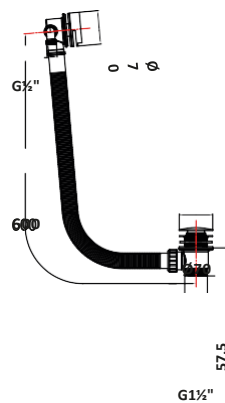

Round Bath Filler and Overflow Matt Black

£151.00

With sprung waste and overflow

WASTE101ORB