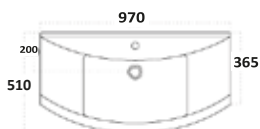

Optional Lanza Handle
Matt Black

LANZA-HANDLE-BLACK £22.00 (each)