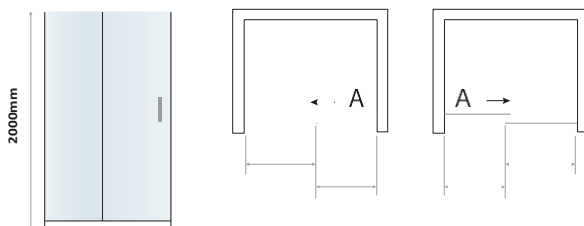

EXTENSION PROFILE

Adds 20mm per profile	Price Inc VAT	Code
	£86.00	SCUDFRAMELESSEXT