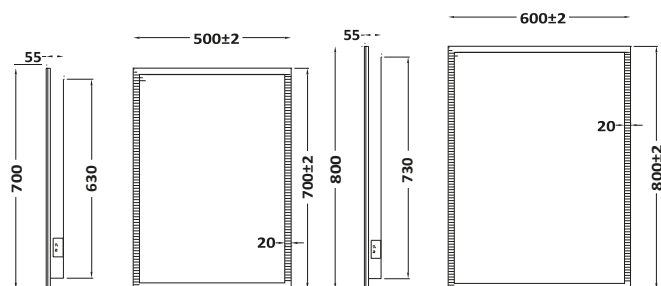

- > LED ambient mirror
- > Integrated shaver socket
- > Infrared on/off switch
- > Demister pad

Mosca LED Mirror with Demister Pad
and Shaver Socket 1200 x 600mm

£669.00

MIRROR003

MOSCA BLUETOOTH SPEAKER LED MIRROR