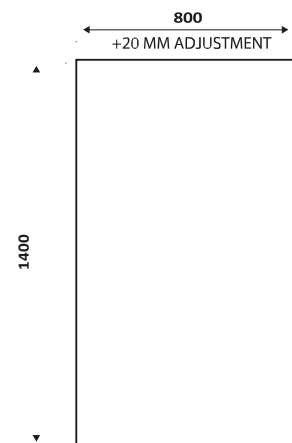

S6 BATH SCREENS

Black Grid 6mm Thick Bath Screen

Square Edge 6mm Bath Screen
1400 x 800mm

£185.00

GRIDBATHSCREEN

- > 6mm toughened safety glass
- > 12mm wide silkscreen printed black inner grid lines
- > 20mm adjustment for easy installation and adjustment