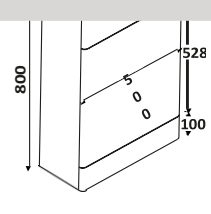

Rossini Back to Wall Unit