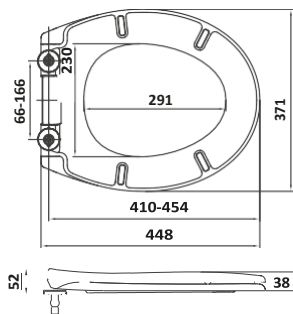

Universal Soft Close WC Seat