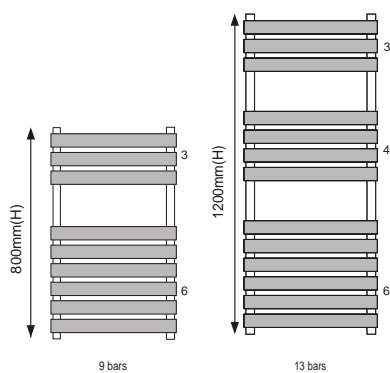

- > High quality triple layered chrome finish
- > Low carbon steel construction
- > Compatible for use on all UK heating systems
- > Manufactured to provide maximum heat output
- > Our BTU calculations use the British standard of Delta T60c

Size	Code	BTU/hr	Bar Diameter	Pipe Centres	Price
500 x 800	DESRAD004	818	25 x 50	454	£309.00
500 x 1200	DESRAD005	1193	25 x 50	454	£367.00