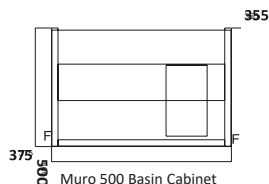

500w x 375h x 355d

MURO-500BASINCAB-GWTE	
500mm Basin Cabinet	£388.00
MURO-500WHBASIN	
500mm Basin	£135.00
Combined	£523.00

600w x 375h x 355d

MURO-600BASINCAB-GWTE	
600mm Basin Cabinet	£426.00
MURO-600WHBASIN	
600mm Basin	£158.00
Combined	£584.00

800w x 375h x 355d

MURO-800BASINCAB-GWTE	
800mm Basin Cabinet	£500.00
MURO-800WHBASIN	
800mm Basin	£180.00
Combined	£680.00

500w x 375h x 355d

MURO-500BASINCAB-MATTGREY	
500mm Basin Cabinet	£388.00
MURO-500WHBASIN	
500mm Basin	£135.00
Combined	£523.00

600w x 375h x 355d

MURO-600BASINCAB-MATTGREY	
600mm Basin Cabinet	£426.00
MURO-600WHBASIN	
600mm Basin	£158.00
Combined	£584.00

800w x 375h x 355d

MURO-800BASINCAB-MATTGREY	
800mm Basin Cabinet	£500.00
MURO-800WHBASIN	
800mm Basin	£180.00
Combined	£680.00

500w x 830h x 255d

MURO-WCUNIT-GWTE	£270.00

300w x 1200h x 265d
Can be hung so doors hinge on left or right edge

MURO-TALLBOY-GWTE	£430.00

500w x 830h x 255d

MURO-WCUNIT-MATTGREY	£270.00

300w x 1200h x 265d
Can be hung so doors hinge on left or right edge

MURO-TALLBOY-MATTGREY	£430.00