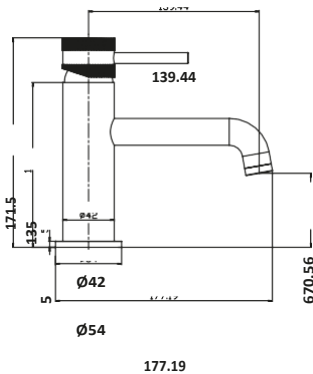

NU-002
Operating Pressure 0.5 Bar

NU-005
Operating Pressure 0.5 Bar

NU-008
Operating Pressure 0.5 Bar

Bath Shower Mixer £319.00

NU-011
Provided with Shower Kit & Wall Bracket
Operating Pressure 0.5 Bar

Wall Mounted Basin Mixer £219.00

NU-014
Operating Pressure 1.0 Bar

Freestanding Bath Shower Mixer £895.00

NU-017
Operating Pressure 1.0 Bar