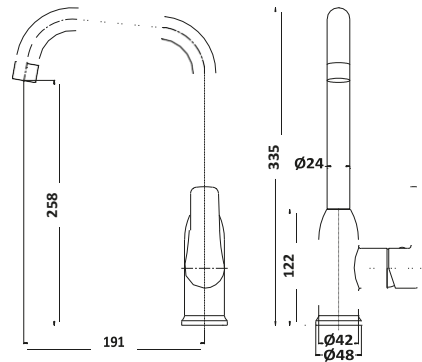

KITCHEN TAPS

VENICE

KT40

Operating Pressure 0.2 Bar

VERDI

KT36

Operating Pressure 0.2 Bar

ARUBA

KT34

NICK34

Operating Pressure 0.1 Bar