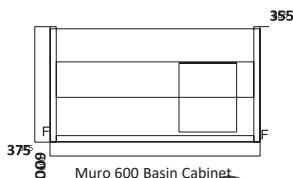

500w x 375h x 355d

MURO-500BASINCAB-GWTE	
500mm Basin Cabinet	£388.00
MURO-500WHBASIN	
500mm Basin	£135.00
Combined	£523.00

600w x 375h x 355d

MURO-600BASINCAB-GWTE	
600mm Basin Cabinet	£426.00
MURO-600WHBASIN	
600mm Basin	£158.00
Combined	£584.00

800w x 375h x 355d

MURO-800BASINCAB-GWTE	
800mm Basin Cabinet	£500.00
MURO-800WHBASIN	
800mm Basin	£180.00
Combined	£680.00

500w x 375h x 355d

MURO-500BASINCAB-MATTGREY	
500mm Basin Cabinet	£388.00
MURO-500WHBASIN	
500mm Basin	£135.00
Combined	£523.00

600w x 375h x 355d

MURO-600BASINCAB-MATTGREY	
600mm Basin Cabinet	£426.00
MURO-600WHBASIN	
600mm Basin	£158.00
Combined	£584.00

800w x 375h x 355d

MURO-800BASINCAB-MATTGREY	
800mm Basin Cabinet	£500.00
MURO-800WHBASIN	
800mm Basin	£180.00
Combined	£680.00

500w x 830h x 255d

MURO-WCUNIT-GWTE	£270.00

300w x 1200h x 265d
Can be hung so doors hinge on left or right edge

MURO-TALLBOY-GWTE	£430.00

500w x 830h x 255d

MURO-WCUNIT-MATTGREY	£270.00

300w x 1200h x 265d
Can be hung so doors hinge on left or right edge

MURO-TALLBOY-MATTGREY	£430.00