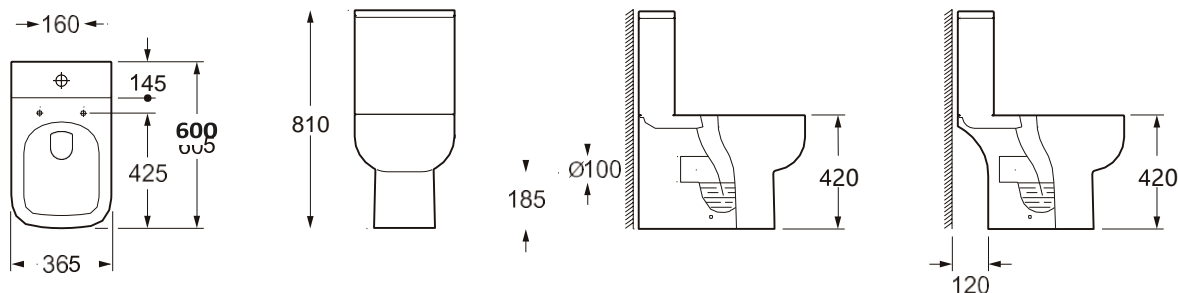

WC Pan Including Cistern