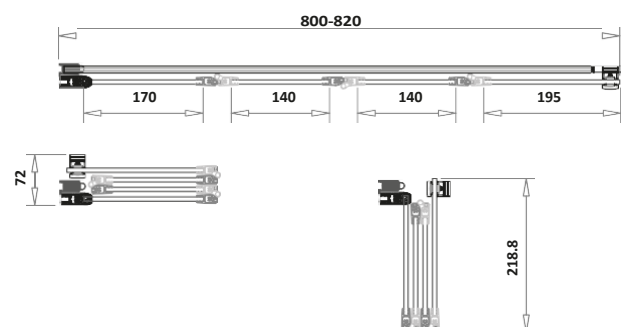

S6 ACQUA ARM 4 PANEL BATH SCREEN

Acqua Arm Bath Screen 4 Panel

Acqua Arm 6mm Four Panel Bath Screen
1500 x 800mm

£470.00

AQUAARM4PAN

- > 6mm toughened safety glass
- > 20mm adjustment for easy installation and adjustment
- > Chromed metal top and bottom hinge - not plastic
- > Bright reflective polished profiles