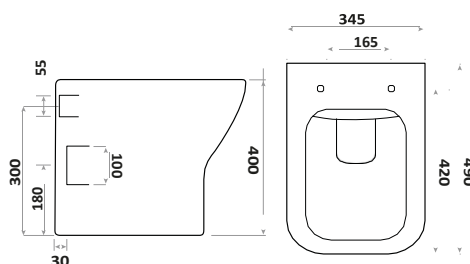

WC Pan including Cistern

Back to Wall Toilet

Basin & Pedestal

25

REVIVE

Revive 550 Basin & Pedestal

547w x 820h x 406d

REVIVE-550BASIN	550 Basin	£109.00
REVIVE-FULLPEDESTAL	Pedestal	£75.00
Combined		£184.00