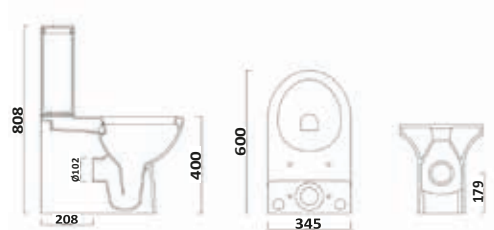

Closed Back Pan & Cistern