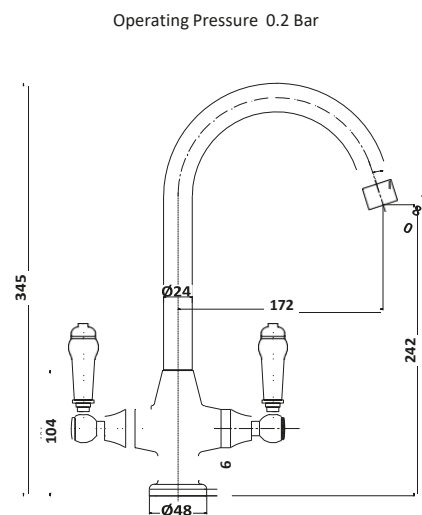

KITCHEN TAPS

FLUSSO

KT39

NICK39

HARROGATE

KT13

NICK13