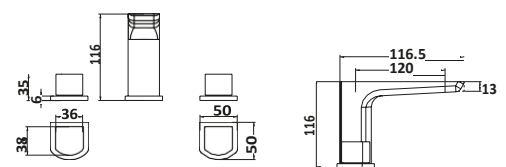

Operating Pressure 0.5 Bar

3 Hole Basin

£236.00

BLACK245ORB

Operating Pressure 0.5 Bar

3 Hole Bath Mixer

4 Hole Bath Mixer

Bath Filler	£215.00	Bath Shower Mixer	£242.00	Wall Mounted Bath Mixer	£177.00
BLACK242ORB		BLACK243ORB		BLACK249ORB	
Operating Pressure 0.5 Bar		Provided with Shower Kit & Wall Bracket		Operating Pressure 0.5 Bar	
		Operating Pressure 0.5 Bar			