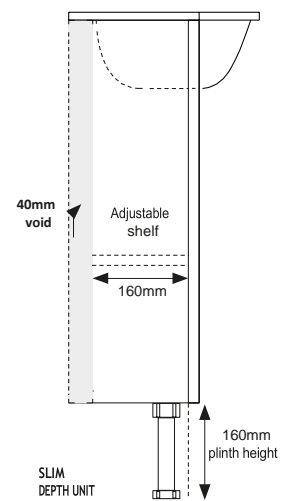

CONCEALING PIPEWORK

Pipework is essential for a functioning bathroom, however it can be unsightly unless it's concealed. When you choose our fitted furniture, you can hide any pipes behind units, whether they run along skirting boards or up walls.

The furniture is designed with a plinth height of 160mm, so even soil pipes can run under the units. In addition, units feature a void at the back that allows pipes to run along the walls while keeping them concealed. To make this operate effectively, your fitter will notch out the side panel of the unit where the pipe travels.