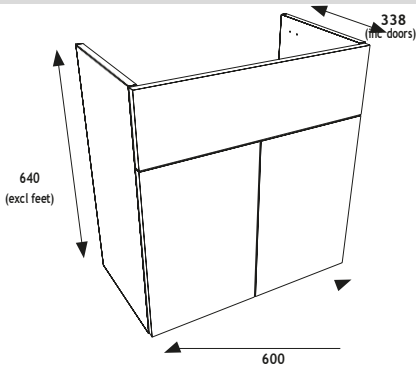

STANDARD DEPTH UNITS

600 BASIN UNIT

Option to install Floor Standing or Wall Hung

Optional Adjustable Feet 150-175

CARCASS

TRADITIONAL DOORS

MODERN

OPTIONS

DOORS