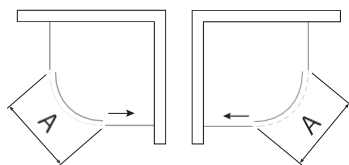

S8 ENCLOSURES

SINGLE DOOR QUADRANT

- > Up to 8mm thick toughened safety glass
- > 1900mm tall
- > Universal design for left or right hand openings
- > Concealed fixings
- > Acqua shield glass treatment
- > Lifetime guarantee
- > Smooth sliding action
- > Soft open buffers
- > Large adjustment for out of true walls and easy installation
- > 550mm radius

Size	Width mm	Opening Size (A)	Price Inc VAT	Code
800	770 - 790mm	415mm	£680.00	SCUD8SDQ
900	870 - 890mm	450 mm	£695.00	SCUD9SDQ