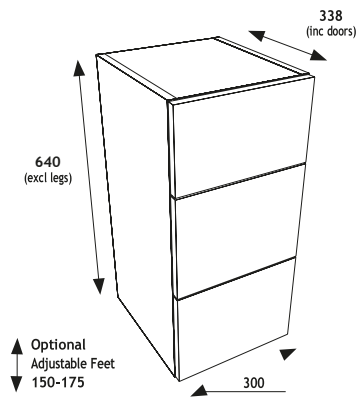

STANDARD DEPTH UNITS

300 3 DRAWER UNIT

Option to install Floor Standing or Wall Hung

CARCASS
OPTIONS

Oak

Dark Grey

White

TRADITIONAL DOORS

Painted Oak Dark Grey

Painted Oak Mussel

Supermatt Stone Grey

Supermatt Indigo

MODERN
DOORS

Gloss White

Gloss Light Grey

Matt Grey

Avola Grey

Sonoma Oak

Supermatt Stone Grey

Please state both carcass and door codes when ordering

Total £578.00

Carcass
£438.00

Door Pack
£140.00