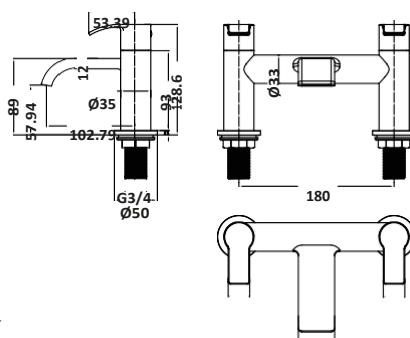

£96.00

TAP041L

Provided with push waste
Operating Pressure 0.2 Bar

£171.00

TAP042L

Operating Pressure 0.5 Bar

£200.00

TAP043L

Provided with shower kit and wall bracket
Operating Pressure 0.5 Bar

$\varnothing 53$

B
at
h
Fil