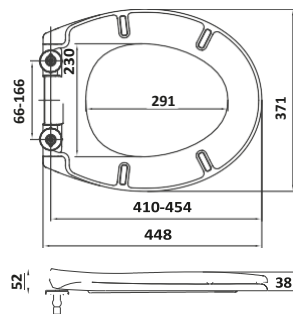

Universal PP Soft Close WC Seat