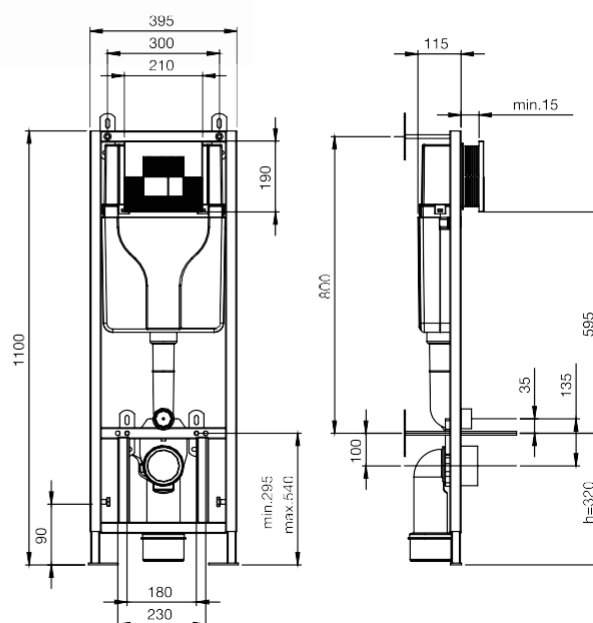

Round Polished Chrome Push Button

£25.00

PUSH001

- > Only use with CISTERN001

**WC Frame & Cistern with
Chrome Flush Plate**

£275.00

WCFRAME-1100

- > 3 and 6 litre flushing option
- > Adjustable height
- > Silent filling
- > Galvanized steel
- > 3-7 Bar operating pressure
- > Weight limit 400Kg
- > Overall height adjustment 1100 - 1345mm