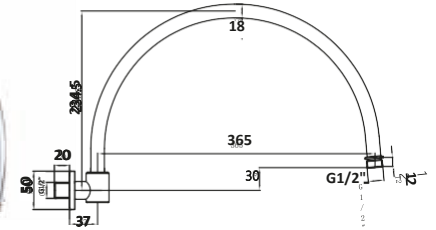

Valve Only

SHOWER HEADS & ARMS

Traditional Shower Head

£110.00

SH006
200mm Round

Traditional Wall Arm

£91.00

WALLARM003
Pivots from Wall Joint