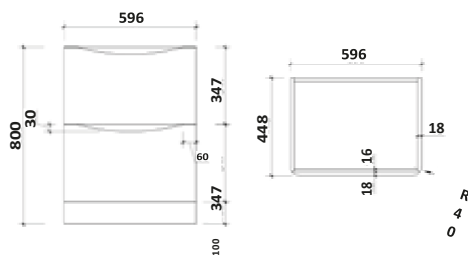

BELLA 600 FLOOR CABINET WITH BASIN

High Gloss White

600w x 800h x 450d

PAINT-BELLA-600FLOORCAB-GWTE
600mm Wall Cabinet £575.00

BELLA-600BASIN
600mm Basin £262.00

Combined £837.00