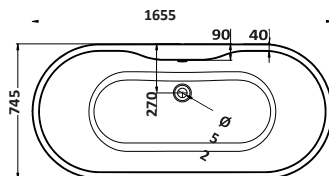

ONYX BLACK

- > Smooth flowing curves are created using two Lucite acrylic sheets, that are carefully bonded together using a highly skilled technique.
- > Fully encapsulated baseboards and adjustable feet provide a stable and secure base, even on uneven floors.
- > For use with freestanding and deck mounted taps

(Waste and overflow not included)

Onyx Matt Black

Matt Black 1655 x 745

£1,926.00

BLACK-DE1655