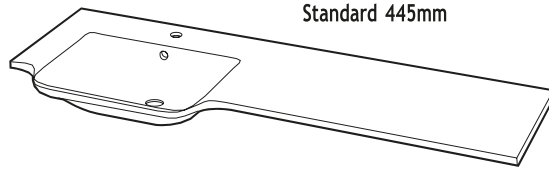

Standard 445mm

Product	Code	Size (mm)	Price
Slim 330mm			
Fitted Basin Left FB1	FITTED-BASINLEFT-1244X330	1244 x 330	£344.00
Fitted Basin Left FB5	FITTED-BASINLEFT-1544X330	1544 x 330	£390.00
Standard 445mm			
Fitted Basin Left FB2	FITTED-BASINLEFT-1244X445	1244 x 445	£390.00
Fitted Basin Left FB6	FITTED-BASINLEFT-1544X445	1544 x 445	£430.00