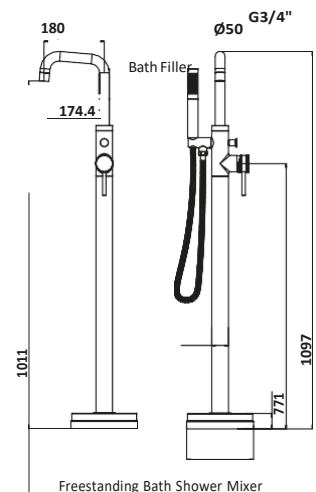

NU-002
Operating Pressure 0.5 Bar

NU-005
Operating Pressure 0.5 Bar

NU-008
Operating Pressure 0.5 Bar

Bath Shower Mixer £319.00

NU-011
Provided with Shower Kit & Wall Bracket
Operating Pressure 0.5 Bar

Wall Mounted Basin Mixer £219.00

NU-014
Operating Pressure 1.0 Bar

Freestanding Bath Shower Mixer £895.00

NU-017
Operating Pressure 1.0 Bar