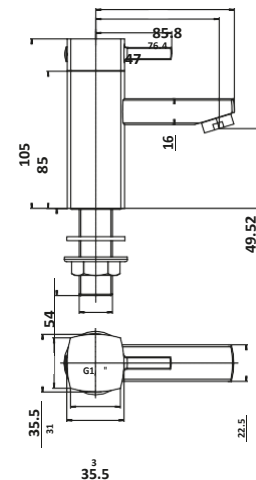

£73.00

TAP014

Provided with push waste
Operating Pressure 0.2 Bar

£97.00

TAP011

Provided with push waste
Operating Pressure 0.2 Bar

£94.00

TAP015

Operating Pressure 0.2 Bar

Bath Filler

£152.00

TAP013

Operating Pressure 0.5 Bar

Bath Shower Mixer

£180.00

TAP012

Includes shower kit and wall bracket
Operating Pressure 0.5 Bar

Basin Taps

180

49.5

102.83

61/2

49.5

102.83