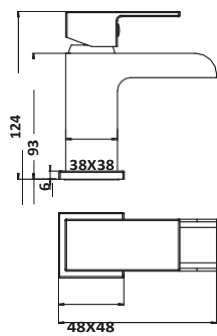

Mini Mono Basin Mixer