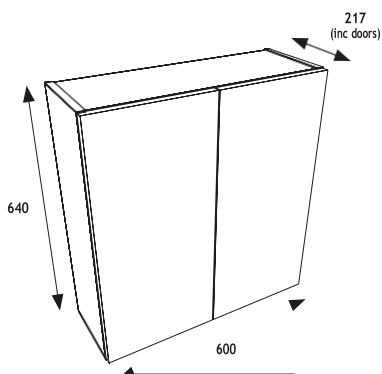

600 DOUBLE MIRROR WALL UNIT

CARCASS
OPTIONS

- **Oak**
  W0J6 - 01
- **Dark Grey**
  W0J6 - 02
- **White**
  W0J6 - 03

TRADITIONAL DOORS

- **Painted Oak Dark Grey**
  W0J6 - PODGT
- **Painted Oak Mussel**
  W0J6 - POMT
- **Supermatt Stone Grey**
  W0J6 - STOT
- **Supermatt Indigo**
  W0J6 - INDT

MODERN
DOORS

- **Gloss White**
  W0J6 - GLWS
- **Gloss Light Grey**
  W0J6 - GLGS
- **Matt Grey**
  W0J6 - MDGS
- **Avola Grey**
  W0J6 - GAVS
- **Sonoma Oak**
  W0J6 - SONS
- **Supermatt Stone Grey**
  W0J6 - STOS

Please state both carcass and door codes when ordering	Total £532	Carcass £289.00	Door Pack £243.00