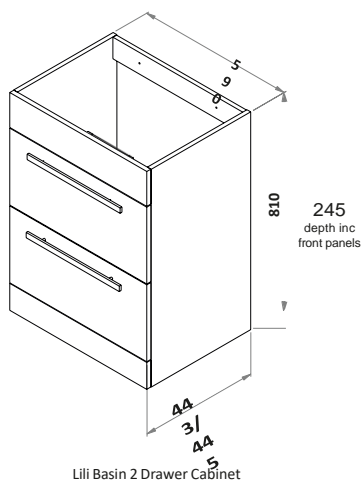

- > 18mm solid carcass
- > Ceramic basin
- > 1 tap hole option only
- > 600 x450 basin unit
- > Soft close drawers

600CAB-LILI-2DRW-WTE	
Vanity Unit	£340.00
THIN600BASIN	
600 x 450 Thin Ceramic Basin	£227.00
Combined	£567.00

LILI-500WCUNIT-GWTE	£200.00

247
depth inc
front panels