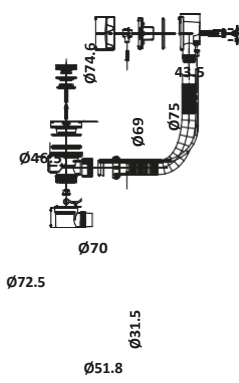

£28.00

With sprung EasyClean waste and overflow

WASTE90

£60.00

With sprung waste and overflow

WA98

Bath Pop-Up

£29.00

Waste and overflow

BW001

Black Pop-Up

£55.00

Waste and overflow

BLACKBW001

Brushed Brass
Bath Pop-Up

£58.00

Waste and overflow

BRASSBW001