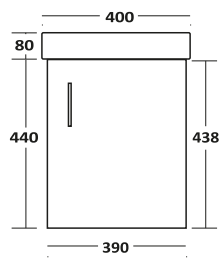

8	40	22
44	43	52
	39	19
		21

LILI

LILI RANGE FEATURES

The Lili range of furniture is a flexible collection encompassing a multitude of sizes and combinations that will look at home in any bathroom.

Choose between standalone Lili units, or a combined vanity and WC unit that can be seamlessly brought together with a one-piece polymarble top.