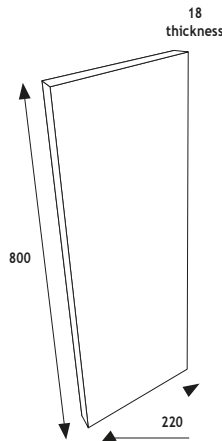

MODERN

PANELS

Gloss White BNEND - GLWS	Avola Grey BNEND - GAVS
Gloss Light Grey BNEND - GLGS	Sonoma Oak BNEND - SONS
Matt Grey BNEND - MDGS	Supermatt Stone Grey BNEND - STOS