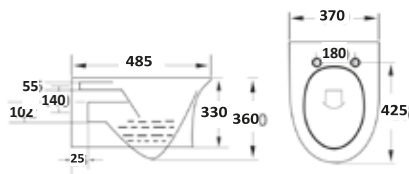

Rimless Wall Hung Pan

460