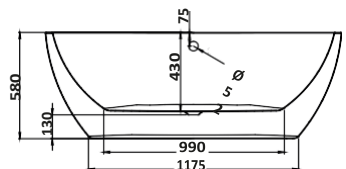

(Waste and overflow not included)

Onyx Matt Black

Matt Black 1655 x 745

£1,926.00

BLACK-DE1655