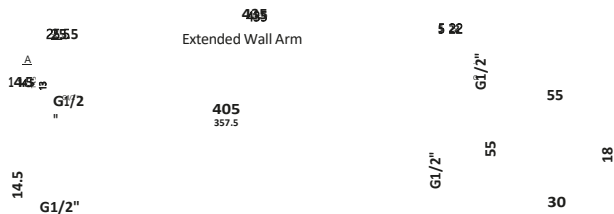

Square Wall Arm

WALLARM001
WALLARM004

Square Wall Arm

Square Extended Wall Arm

£71.00
£82.00