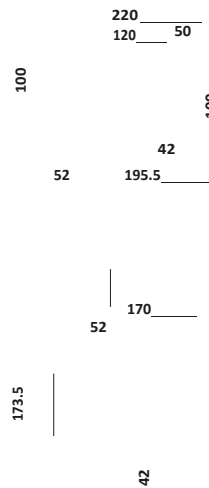

Wall Mounted Bath and Basin Mixers