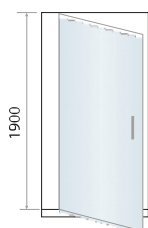

S8 ENCLOSURES

HINGE DOOR

- > Up to 8mm thick toughened safety glass
- > 1900mm tall
- > Universal design for left or right hand openings
- > Concealed fixings
- > Acqua shield glass treatment
- > Lifetime guarantee
- > Large adjustment for out of true walls and easy installation
- > High quality hinges

HINGE DOOR

Size	Width mm	Opening Size (A)	Price Inc VAT	Code
700	650 - 690mm	530mm	£470.00	SCUD700HD
760	710 - 750mm	590mm	£490.00	SCUD760HD
800	750 - 790mm	630mm	£500.00	SCUD800HD
900	850 - 890mm	730mm	£510.00	SCUD900HD
1000	950 - 990mm	830mm	£550.00	SCUD1000HD

SIDE PANEL

Size	Width mm	Price Inc VAT	Code
700	670 - 690mm	£260.00	SCUD700SP
760	730 - 750mm	£260.00	SCUD760SP
800	770 - 790mm	£260.00	SCUD800SP
900	870 - 890mm	£300.00	SCUD900SP

EXTENSION PROFILE

Adds 20mm per profile

Price Inc VAT	Code
£80.00	SCUDEXT