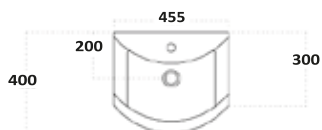

550w x 860h x 500d (inc. basin)

POLAR-550-BASINUNIT
550mm Floor Cabinet £146.00
LANZA-550-BASINCER
550mm Basin £124.00
Combined £270.00

Lanza 550 Floor Cabinet Anthracite

550w x 860h x 500d (inc. basin)

LANZA-550-BASINUNIT-ANTHRACITE
550mm Floor Cabinet £162.00
LANZA-550-BASINCER
550mm Basin £124.00
Combined £286.00