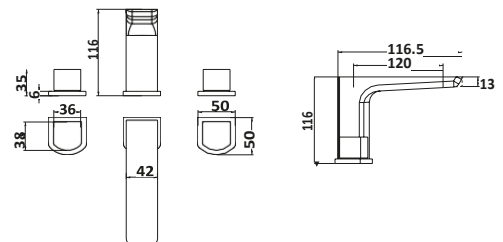

MURO

£97.00

TAP255

Operating Pressure 0.2 Bar

£121.00

TAP241

Provided with Push Waste
Operating Pressure 0.2 Bar

£204.00

TAP244

Operating Pressure 0.5 Bar

£169.00

TAP248

Operating Pressure 0.5 Bar

£226.00

TAP245

Operating Pressure 0.5 Bar