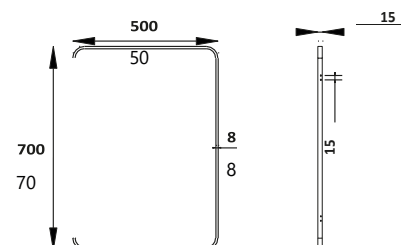

Mono Black Rectangle Mirror

500 x 700mm

£204.00

REFLECTION003

Can be mounted portrait or landscape.