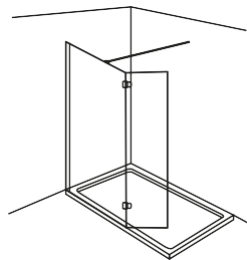

WETROOM WITH RETURN PANEL

- > 2000mm in height
- > Up to 8mm thick toughened safety glass
- > Acqua Shield glass treatment as standard
- > Modern minimalist support arm included
- > Can be installed onto a shower tray or a tiled wetroom floor
- > 20mm adjustment in wall channel for out of true walls
- > Lifetime guarantee
- > Wetroom and return panel supplied together in 1 pack

Size	Width mm	Price Inc VAT	Code
700mm Wetroom with 275mm Return	670 - 690mm	£444.00	700I8WETSET
800mm Wetroom with 275mm Return	770 - 790mm	£461.00	800I8WETSET
900mm Wetroom with 275mm Return	870 - 890mm	£469.00	900I8WETSET
1000mm Wetroom with 275mm Return	970 - 990mm	£490.00	1000I8WETSET