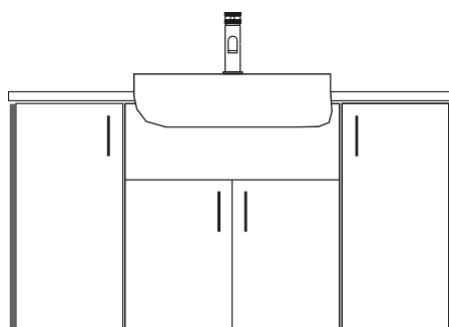

PRODUCTS IN THIS COMBINATION

Fitted Furniture Units

- **300 1 Door Unit x2**
- **600 Basin Unit**

Basin and Worktop

- **Middleton Semi Recessed Basin**
- **Pure White Solid Worktop**
  1264 x 350 (cut to size)

Handles

- **Hexagonal Handle**
  Brushed Brass x6

Tap

- **Core Brushed Brass**
  Mono Basin Mixer

Fitted Furniture Panels and Plinths (cut to size)

- **Wall End Panel x2**
- **Tall End Panel x2**