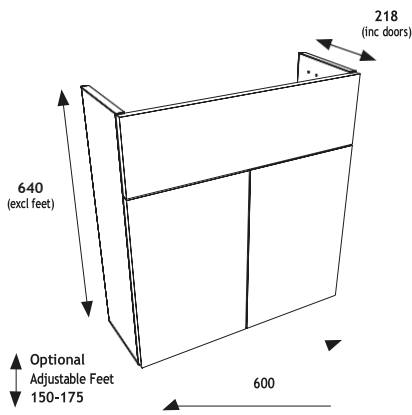

SLIM DEPTH UNITS

600 SLIM BASIN UNIT

Option to install Floor Standing or Wall Hung

CARCASS
OPTIONS

Oak

Dark Grey

White

TRADITIONAL DOORS

Painted Oak Dark Grey

Painted Oak Mussel

Supermatt Stone Grey

Supermatt Indigo

MODERN
DOORS

Gloss White

Gloss Light Grey

Matt Grey

Avola Grey

Sonoma Oak

Supermatt Stone Grey

Please state both carcass and door codes when ordering

Total £376.00

Carcass
£222.00

Door Pack
£154.00