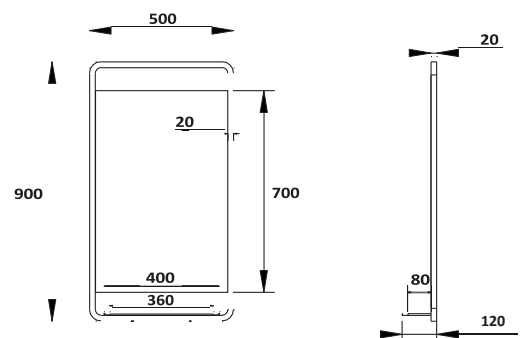

Mosca LED Mirror with Demister Pad and Shaver Socket and Bluetooth™ 500x700mm

£588.000

MIRROR004USB

MONO MIRRORS

Mono Black Soft Square Mirror With Shelf

500 x 900mm

£263.00

REFLECTION002