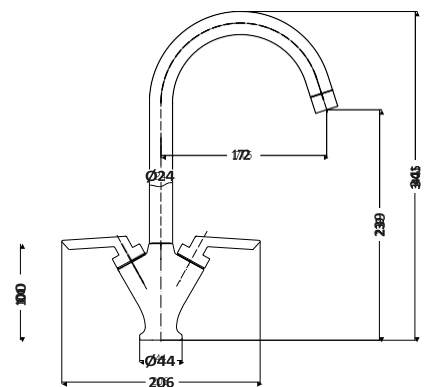

Olicana Chrome Finish £74.00

KT11

Olicana Brushed Nickel Finish £93.00

NICK11

Operating Pressure 0.2 Bar

PALMA

Palma Chrome Finish £133.00

KT35