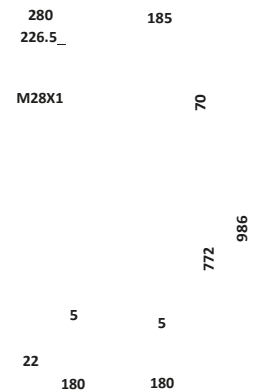

Freestanding Bath Shower Mixer