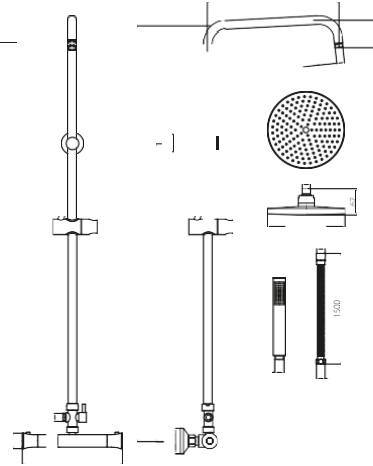

25

Ø15.2±0.05
Ø67.5