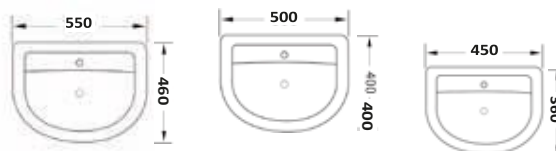

**Deia / Belini
Semi-Recessed Basin**

560w x 160h x 470d

MIDDLETON-RECESSED	£155.00

BASIN OVERFLOW COVER
COLOUR OPTIONS AVAILABLE

Page 360

Basins