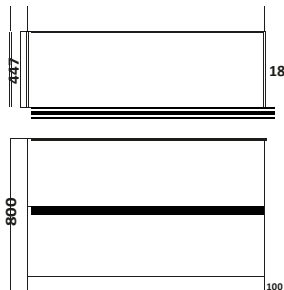

BELLA 1200 FLOOR CABINET WITH BASIN