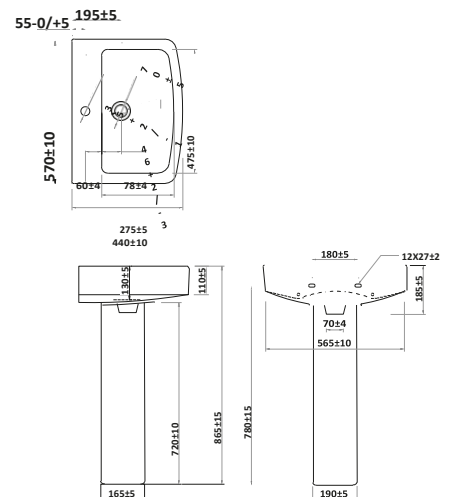

|

440

Semi Pedestal

Back to Wall Toilet

Basin & Pedestal

MIDDLETON

RIMLESS

Middleton Rimless Open Back Pan, Including Cistern & Soft Close Seat