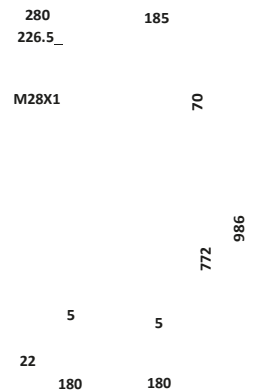

Freestanding Bath Shower Mixer