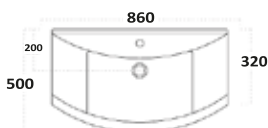

Optional Lanza Handle
Matt Black

LANZA-HANDLE-BLACK £22.00 (each)