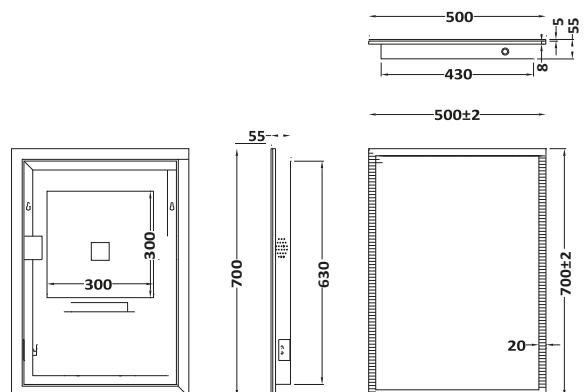

Mosca LED Mirror with Demister Pad and Shaver Socket and Bluetooth™ 500x700mm

£588.000

MIRROR004USB

MONO MIRRORS

Mono Black Soft Square Mirror With Shelf

500 x 900mm

£263.00

REFLECTION002