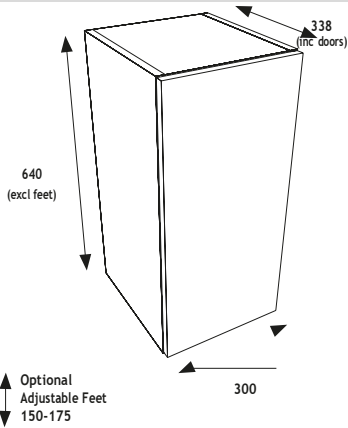

300 DOOR UNIT

Option to install Floor Standing or Wall Hung

CARCASS

OPTIONS
Oak
BDB3 - 01
Dark Grey
BDB3 - 02
White
BDB3 - 03

TRADITIONAL DOORS

Painted Oak Dark Grey
BNB3 - PODGT
Painted Oak Mussel
BNB3 - POMT
Supermatt Stone Grey
BNB3 - STOT
Supermatt Indigo
BNB3 - INDT

MODERN

DOORS	Gloss White	Avola Grey
	BNB3 - GLWS	BNB3 - GAVS
	Gloss Light Grey	Sonoma Oak
	BNB3 - GLGS	BNB3 - SONS
	Matt Grey	Supermatt Stone Grey
	BNB3 - MDGS	BNB3 - STOS

Please state both carcass and door codes when ordering	Total £316.00	Carcass £235.00	Door Pack £81.00