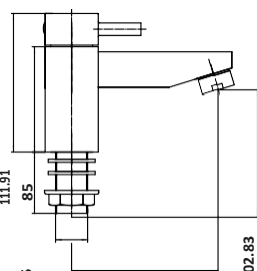

180

49.5

102.83