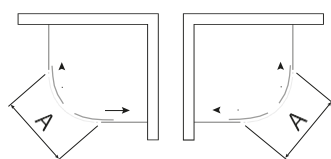

S8 ENCLOSURES

OFFSET DOUBLE DOOR QUADRANT

- > Up to 8mm thick toughened safety glass
- > 1900mm tall
- > Universal design for left or right hand openings
- > Concealed fixings
- > Acqua shield glass treatment
- > Lifetime guarantee
- > Smooth sliding action
- > Soft open buffers
- > Large adjustment for out of true walls and easy installation
- > 550mm radius

Size	Width mm	Opening Size (A)	Price Inc VAT	Code
900 x 760	870 - 890mm 730 - 750mm	435mm	£710.00	SCUD9X76Q
1000 x 800	970 - 990mm 770 - 790mm	475 mm	£780.00	SCUD10X8Q
1200 x 800	1170 - 1190mm 770 - 790mm	475 mm	£800.00	SCUD12X8Q
1200 x 900	1170 - 1190mm 870 - 890mm	520 mm	£825.00	SCUD12X9Q