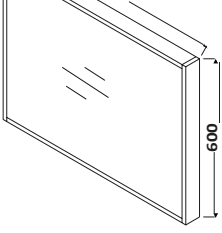

Mirror 800 x 600