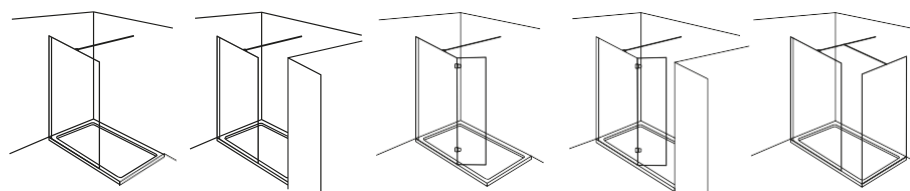

CONFIGURATIONS

The S10 Range of Wetroom Panels and accessories can be combined to create hundreds of different configurations, ensuring the perfect product for your bathroom.