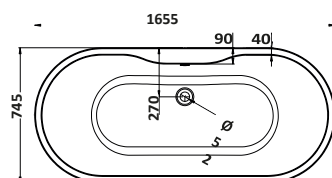

1555 x 745

(Waste and overflow not included)

Onyx

Gloss White 1555 x 745
BATH-DE1555

£1,525.00

Gloss White 1655 x 745
BATH-DE1655

£1,525.00

1655 x 745