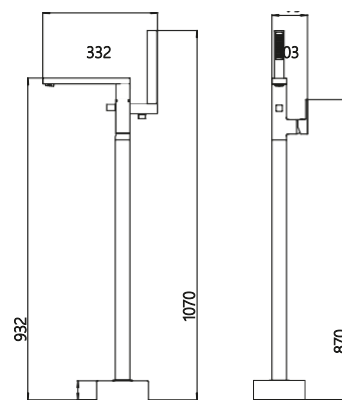

TAP141
Provided with push waste
Operating Pressure 0.2 Bar

TAP142
Operating Pressure 0.5 Bar

TAP143
Provided with shower kit and wall bracket
Operating Pressure 0.5 Bar

TAP082
Operating Pressure 0.5 Bar