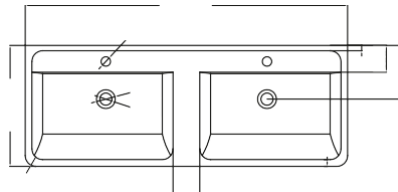

Bella 500 Basin

Bella 600 Basin

Bella 900 Basin

Bella 1200 Basin

200 Ø35
 Ø42
 R40 25

CARLO 1000

- > 18mm solid carcass
- > Slim furniture units
- > Soft close doors
- > Chrome handles
- > Polymarble basin
- > 1 tap hole option only