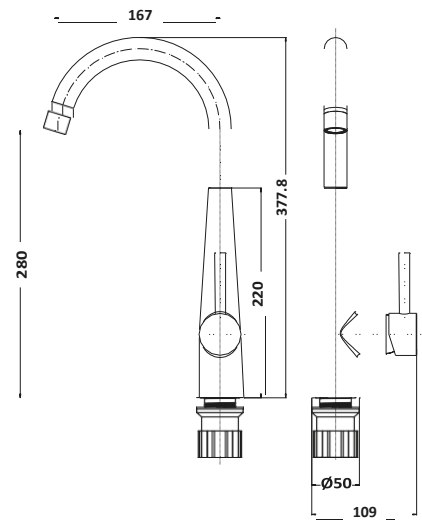

KITCHEN TAPS

VENICE

KT40

Operating Pressure 0.2 Bar

VERDI

KT36

Operating Pressure 0.2 Bar

ARUBA

KT34

NICK34

Operating Pressure 0.1 Bar