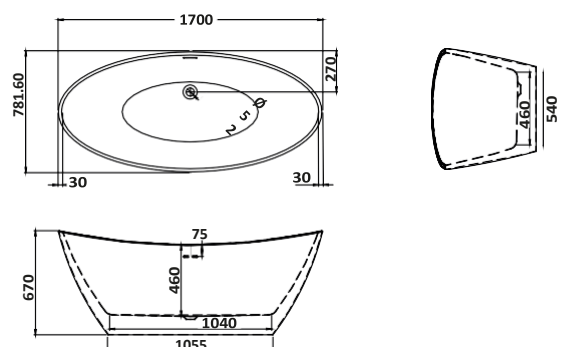

ARUBA

Aruba

Gloss White 1700 x 800

£1,850.00

BATH-ARUBA

(Price includes white overflow and waste)

- > Smooth flowing curves are created using two Lucite acrylic sheets that are carefully bonded together using a highly skilled technique.
- > Fully encapsulated baseboards and adjustable feet provide a stable and secure base, even on uneven floors.
- > For use with freestanding taps only