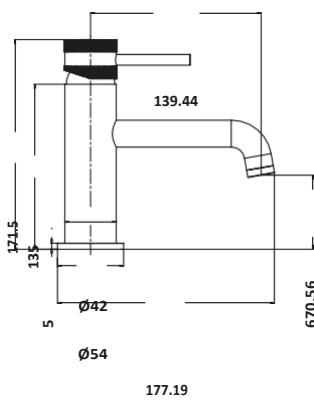

NU-001
Operating Pressure 0.5 Bar

NU-004
Operating Pressure 0.5 Bar

NU-007
Operating Pressure 0.5 Bar

Bath Shower Mixer £289.00

NU-010
Provided with Shower Kit & Wall Bracket
Operating Pressure 0.5 Bar

Wall Mounted Basin Mixer £179.00

NU-013
Operating Pressure 1.0 Bar

Freestanding Bath Shower Mixer £695.00

NU-016
Operating Pressure 1.0 Bar