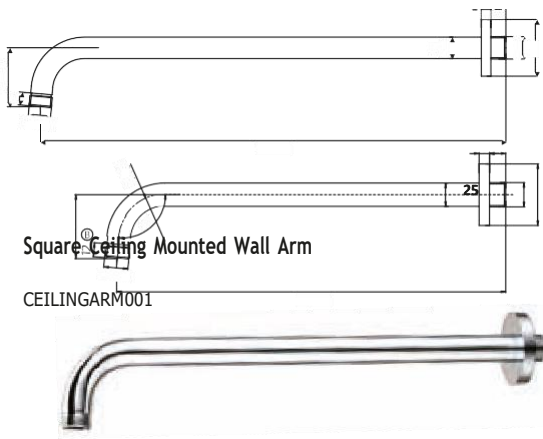

Square Ceiling Mounted Wall Arm

CEILINGARM001

£71.00