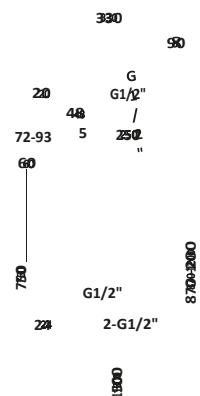

MESSI Round Cool Touch Rigid Riser Shower

£303.00

Code SHOWER009

With adjustable rigid riser

Operating Pressure

0.5 Bar

- > 250mm ultra thin solid metal fixed shower head
- > Rubber easy clean soft rubber nozzles on main shower head and handset
- > Telescopic riser rail - **adjustable after installation**
- > Fully thermostatic valve - **cool touch**
- > Brass thermostatic cartridge
- > Multi-function shower handset with height adjustable holder