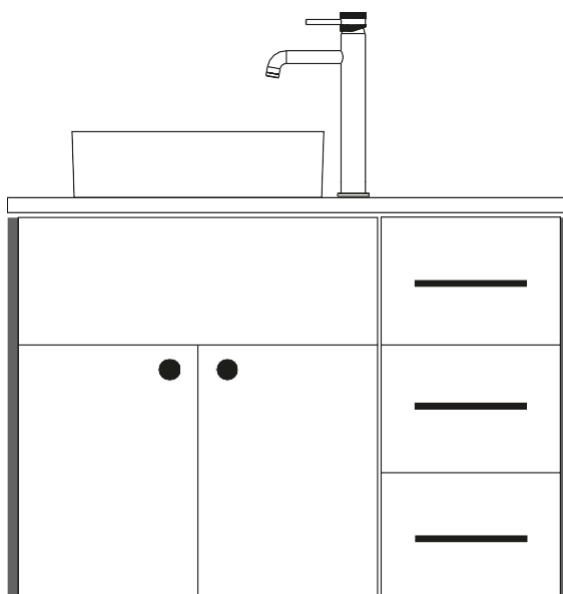

INTERNAL CARCASS FINISH

Oak

Dark Grey

White

MODERN FITTED FURNITURE

 **18MM THICK**
DOORS & CARCASS

Gloss White

PRODUCTS IN THIS COMBINATION