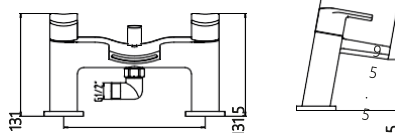

TAP233

Provided with Shower Kit &
Wall Bracket
Operating Pressure 0.5 Bar

50

65.5

Mini Mono Basin Mixer

180

65.5

Mono Basin Mixer