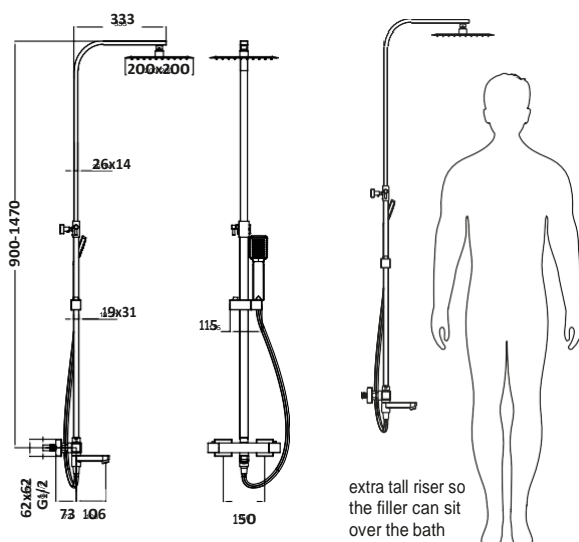

0.5 Bar

- > 200mm ultra thin solid metal fixed shower head
- > Easy clean rubber nozzles on main shower head and handset
- > Telescopic riser rail - **adjustable after installation**
- > Chrome plated brass body thermostatic shower valve
- > Adjustable handset holder