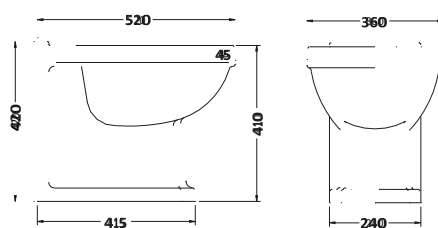

Back to Wall Pan