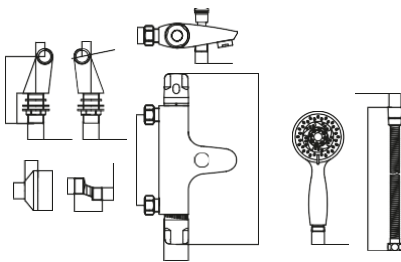

TIDY BATHROOM TAPS AND SHOWERS

Tidy Rigid Riser Shower Kit Thermostatic Valve with Rigid Riser Kit

£189.00

Brass body thermostatic valve
SHOWER008

Shower Kit

Round Brass Body Valve,
Riser Kit and Fast Fix Brackets £113.00