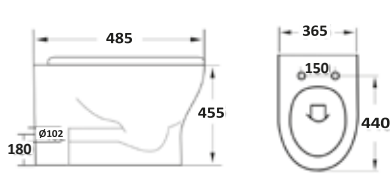

Rimless Comfort Height Back To Wall Pan

300
460