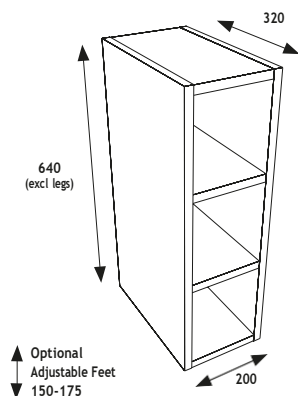

200 OPEN UNIT

Option to install Floor Standing or Wall Hung

CARCASS
OPTIONS

Oak

Dark Grey

White

Total £188.00