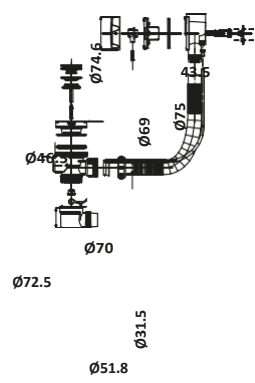

£28.00

With sprung EasyClean waste and overflow

WASTE90

£60.00

With sprung waste and overflow

WA98

Bath Pop-Up

£29.00

Waste and overflow

BW001

Black Pop-Up

£55.00

Waste and overflow

BLACKBW001

Brushed Brass
Bath Pop-Up

£58.00

Waste and overflow

BRASSBW001