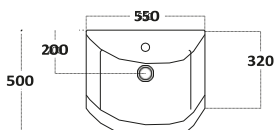

550w x 860h x 500d (inc. basin)

POLAR-550-BASINUNIT
550mm Floor Cabinet £146.00
LANZA-550-BASINCER
550mm Basin £124.00
Combined £270.00

Lanza 550 Floor Cabinet Anthracite

550w x 860h x 500d (inc. basin)

LANZA-550-BASINUNIT-ANTHRACITE
550mm Floor Cabinet £162.00
LANZA-550-BASINCER
550mm Basin £124.00
Combined £286.00