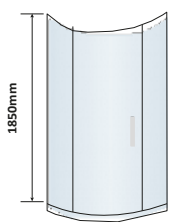

S6 ENCLOSURES

SINGLE DOOR QUADRANT

- > Up to 6mm thick toughened safety glass
- > 1850mm tall
- > Universal design for left or right hand openings
- > Acqua shield glass treatment
- > Lifetime guarantee
- > Smooth sliding action
- > Large adjustment for out of true walls and easy installation
- > 550mm radius

Size	Width mm	Opening Size (A)	Price Inc VAT	Code
800 x 800	770 - 790mm	420mm	£490.00	S6-GLASS007
900 x 900	870 - 890mm	440 mm	£540.00	S6-GLASS008
900 x 760	870 - 890mm 730 - 750mm	440 mm	£520.00	S6-GLASS009
1000 x 800	970 - 990mm 770 - 790mm	420mm	£540.00	S6-GLASS010
1200 x 800	1170 - 1190mm 770 - 790mm	420mm	£575.00	S6-GLASS011
1200 x 900	1170 - 1190mm 870 - 890mm	440mm	£595.00	S6-GLASS012