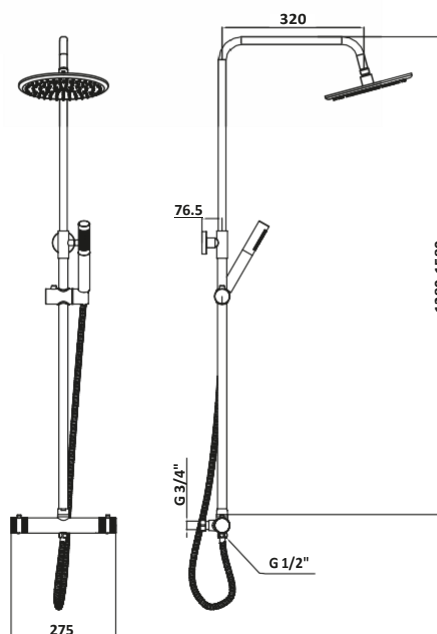

Brushed Brass Round Rigid Riser Shower

£495.00

Code NU-021

Operating Pressure 1.0 Bar