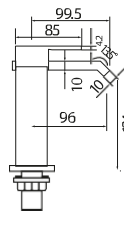

Bath Shower Mixer