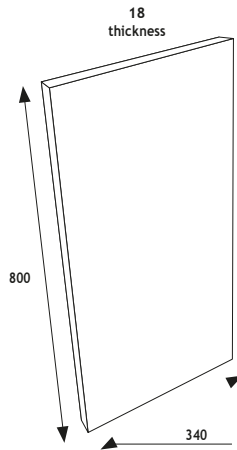

MODERN

PANELS

Gloss White BDEND - GLWS	Avola Grey BDEND - GAVS
Gloss Light Grey BDEND - GLGS	Sonoma Oak BDEND - SONS
Matt Grey BDEND - MDGS	Supermatt Stone Grey BDEND - STOS

Price
£100.00