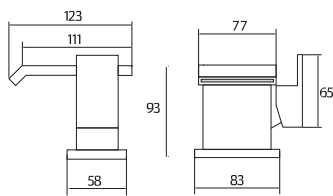

Mono Basin Mixer