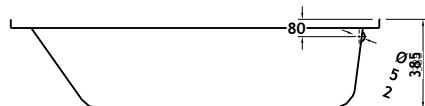

P SHAPE SHOWER BATH

- > Lifetime guarantee
- > Made from the highest quality Lucite acrylic
- > Fully encapsulated baseboards
- > 6mm toughened safety glass bathscreens

Code	Size	Price
SHOWERBATH001	P Shape Left 1700 x 850	£448.00
SHOWERBATH002	P Shape Right 1700 x 850	£448.00
SHOWERBATH003	P Shape Front Panel	£125.00
SHOWERBATH007	End Panel	£40.00
SCREEN002	P Shape Bath Screen	£171.00

Right Hand

Left Hand