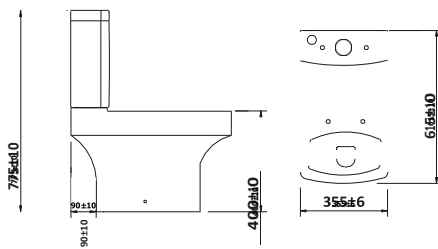

Open Back Pan including Cistern