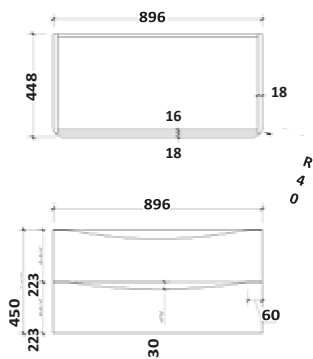

BELLA 900 WALL CABINET WITH BASIN