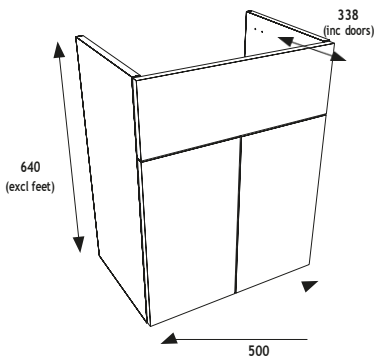

500 BASIN UNIT

Option to install Floor Standing or Wall Hung

Optional Adjustable Feet 150-175

CARCASS

TRADITIONAL DOORS

MODERN

OPTIONS

DOORS