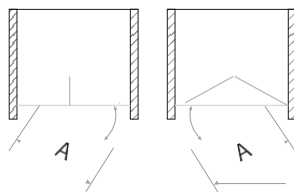

BIFOLD SEMI-FRAMELESS

- > Up to 6mm thick toughened safety glass
- > 1850mm tall
- > Universal design for left or right hand openings
- > Acqua shield glass treatment
- > Lifetime guarantee
- > Smooth sliding action
- > Large adjustment for out of true walls and easy installation

BIFOLD DOOR

Size	Width mm	Opening Size (A)	Price Inc VAT	Code
700	650 - 690mm	630mm	£400.00	S6-GLASS021
760	710 - 750mm	690 mm	£425.00	S6-GLASS022
800	750 - 790mm	730 mm	£455.00	S6-GLASS023
900	850 - 890mm	830mm	£475.00	S6-GLASS024
1000	950 - 990mm	930mm	£500.00	S6-GLASS030

SIDE PANEL

Size	Width mm	Price Inc VAT	Code
700	670 - 690mm	£200.00	S6-GLASS025
760	730 - 750mm	£210.00	S6-GLASS026
800	770 - 790mm	£230.00	S6-GLASS027
900	870 - 890mm	£245.00	S6-GLASS028
1000	970 - 990mm	£265.00	S6-GLASS029

EXTENSION PROFILE

Adds 20mm per profile

Price Inc VAT	Code
£80.00	SCUDEXT