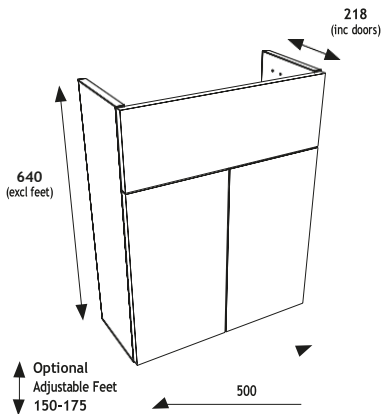

500 SLIM BASIN UNIT

Option to install Floor Standing or Wall Hung

CARCASS
OPTIONS

Oak

Dark Grey

White

TRADITIONAL DOORS

Painted Oak Dark Grey

Painted Oak Mussel

Supermatt Stone Grey

Supermatt Indigo

MODERN
DOORS

Gloss White

Gloss Light Grey

Matt Grey

Avola Grey

Sonoma Oak

Supermatt Stone Grey

Please state both carcass and door codes when ordering

Total £367.00

Carcass
£213.00

Door Pack
£154.00

600 SLIM WC UNIT

CARCASS
OPTIONS

Oak

Dark Grey

White

White

TRADITIONAL DOORS

Painted Oak Dark Grey

Painted Oak Mussel

Supermatt Stone Grey

MODERN
DOORS

Gloss White

Gloss Light Grey

Matt Grey

Avola Grey

Sonoma Oak

Supermatt Stone Grey

800