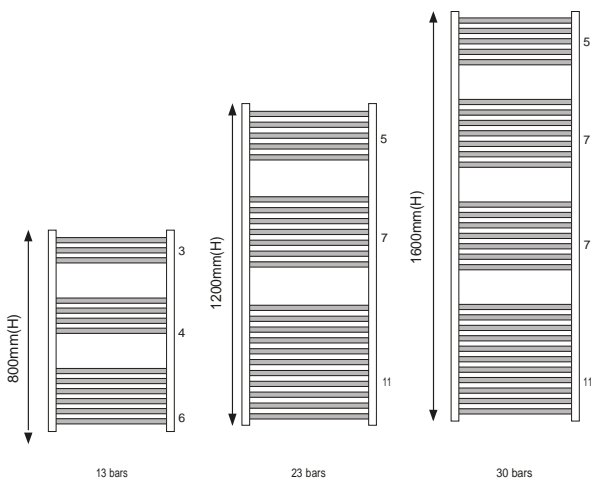

SIMONA LADDER RAILS

- > High quality triple layered chrome finish
- > Low carbon steel construction
- > Compatible for use on all UK heating systems
- > Manufactured to provide maximum heat output
- > Our BTU calculations use the British standard of Delta T60c

Size	Code	BTU/hr	Bar Diameter	Pipe Centres	Price
500 x 800	DESRAD001	748	20	470	£227.00
500 x 1200	DESRAD002	1265	20	470	£268.00
500 x 1600	DESRAD003	1660	20	470	£318.00